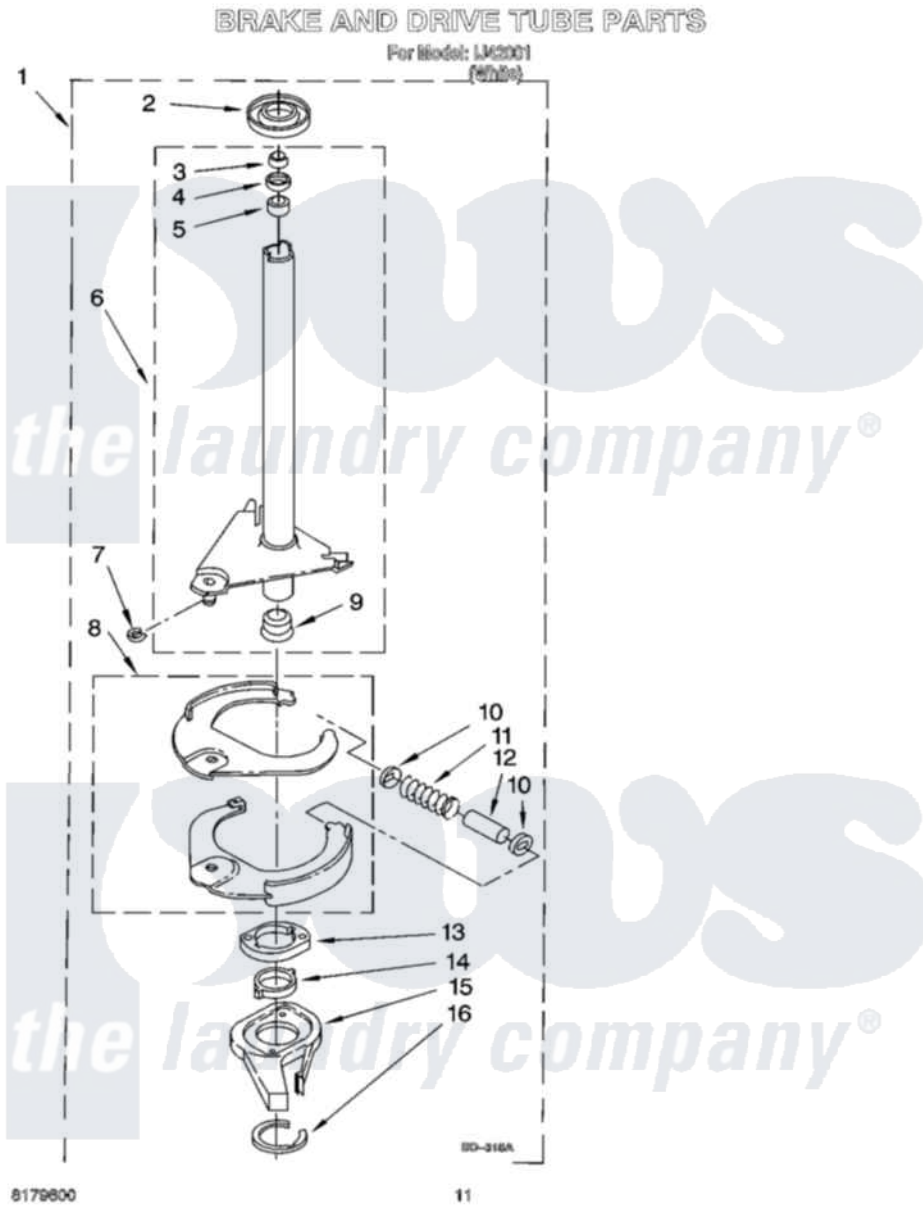

Whirlpool IJ42001 07 - BRAKE AND DRIVE TUBE PARTS

Whirlpool [Residential Whirlpool IJ42001 Washer Parts](#) Parts Diagram 07 - BRAKE AND DRIVE TUBE PARTS
Click on the part number to view part

Item	Original Part Number	Replaced By	Status	Part Description
1	388952	285792		Basketdrive
2	62658			Ring, Thrust
3	91939			Seal, Shaft
4	356427			Seal, Spin Pinion
5	356937			Spacer, Drive Tube
6	64027	64208		Tube-Spin
7	64035	W10083190		Ring, Retaining
8	64232	285438		Shoe-Brake
9	62703	8546462		"T" Bearing, Spin Tube
10	62648	285658		Sleeve
11	387806		Not Available	Spring, Brake
12	62909	285658		Sleeve
13	63023	8546461		Cam, Brake Release
14	63022			Sleeve, Cam
15	64194	285790		Lining
16	90368	W10083200		Ring, Retaining