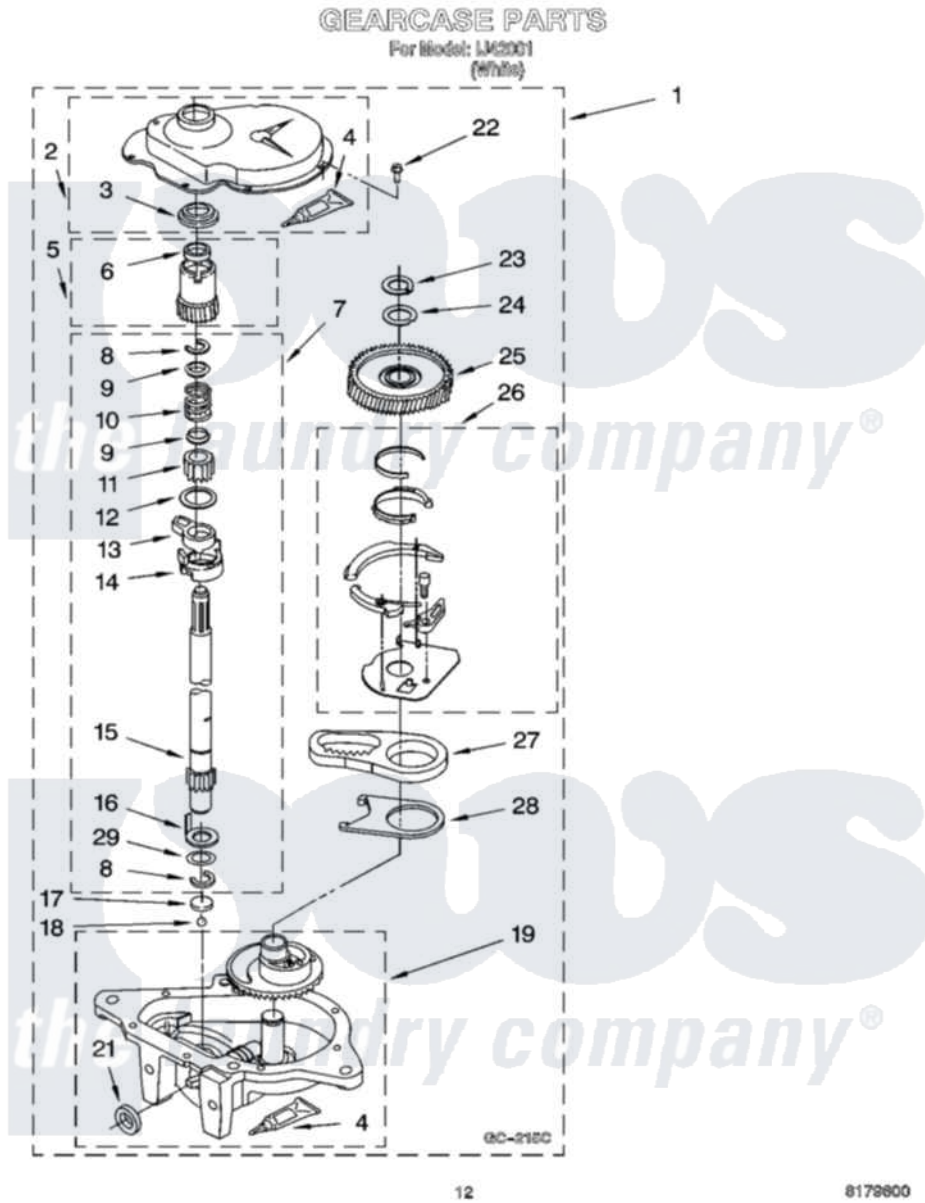

Whirlpool IJ42001 08 - GEARCASE PARTS

Whirlpool [Residential Whirlpool IJ42001 Washer Parts](#) Parts Diagram 08 - GEARCASE PARTS
Click on the part number to view part

Item	Original Part Number	Replaced By	Status	Part Description
1	3360630	3360629		Gearcase
2	285202			Cover, Gearcase
3	3349985			Seal, Gearcase Cover
4	285195			Sealer Sealer, Gasket
5	63320	285362		Gear and Pinion
6	356427			Seal, Spin Pinion
7	389387			Shaft, Agitator
8	90369		Not Available	Ring, Retaining (2)
9	62677			Retainer, Spring
10	62676			Spring, Agitator
11	63273	285509		Shaft, Agitator
12	62619			Washer, Agitator Gear
13	62580	285206		Cam-Agitator
14	62581	285206		Cam-Agitator
15	285509			Shaft, Agitator
16	62618			Washer, Cam Thrust

17	16018	285205	Bearing
18	85529	285205	Bearing
19	389230	285515	Gearcase
21	285352		Seal Kit, Thrust Plug
22	3351614		Screw, Gearcase Cover Mounting
23	3362552	285765	Ring-Retr
24	285735	285766	Washer Kit, Thrust
25	62570	285362	Gear and Pinon
26	388253	999516	Shelf-Glas
27	3349296	8546456	Rack, Connecting
28	62621		Actuator, Shift
29	388815		Washer, Intermediate 1 3976263 Miscellaneous Parts Bag 2 3976300 Washer, Inlet Hose 3 3366913 Clamp, Hose