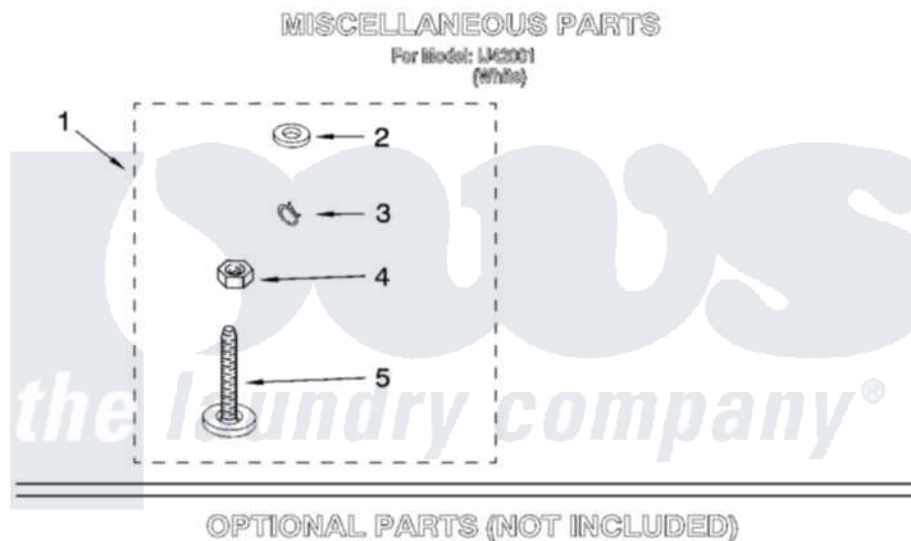

**Whirlpool IJ42001 10 - MISCELLANEOUS PARTS, OPTIONAL PARTS  
(NOT INCLUDED)**

Whirlpool [Residential Whirlpool IJ42001 Washer Parts](#) Parts Diagram 10 - MISCELLANEOUS PARTS, OPTIONAL PARTS (NOT INCLUDED)

[Click on the part number to view part](#)

Item	Original Part Number	Replaced By	Status	Part Description
1	3976263	<a href="#">285654</a>		Parts-Misc
2	3976300	<a href="#">16123</a>		Washer Inlet-Hose Miscellaneous Parts Must be Ordered Separately.
3	3366912	<a href="#">356138</a>		Clamp, Hose
4	<a href="#">3359452</a>			Nut, Lock
5	389102	<a href="#">W10001130</a>		Foot, Leveling
	<a href="#">72017</a>			Paint, Touch-Up
"	<a href="#">350938</a>			Paint, Pressurized Spray B
"	<a href="#">350930</a>			Paint, Pressurized Spray B
"	<a href="#">799344</a>			Paint, Touch-Up )
"	BLANK		Not Available	OIL
"	<a href="#">350572</a>			Oil
"	BLANK		Not Available	LUBRICANT
"	<a href="#">285208</a>			Lubricant