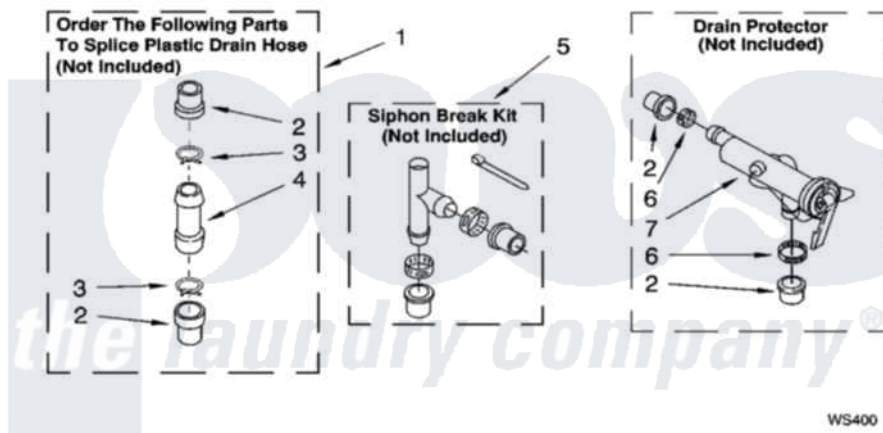

# Whirlpool IJ43001 09 - WATER SYSTEM PARTS

## WATER SYSTEM PARTS

For Model: LJ43001  
(White)

8179694

13

Whirlpool [Residential Whirlpool IJ43001 Washer Parts](#) Parts Diagram 09 - WATER SYSTEM PARTS  
Click on the part number to view part

Item	Original Part Number	Replaced By	Status	Part Description
1	<a href="#">285442</a>			Water System Parts
2	<a href="#">285321</a>			Water System Parts
3	370447	<a href="#">285655</a>		Clamp, Hose
4	<a href="#">16272</a>			Connector, Straight
5	<a href="#">285320</a>			Water System Parts
6	65349	<a href="#">285655</a>		Clamp, Hose
7	<a href="#">367031</a>			Water System Parts