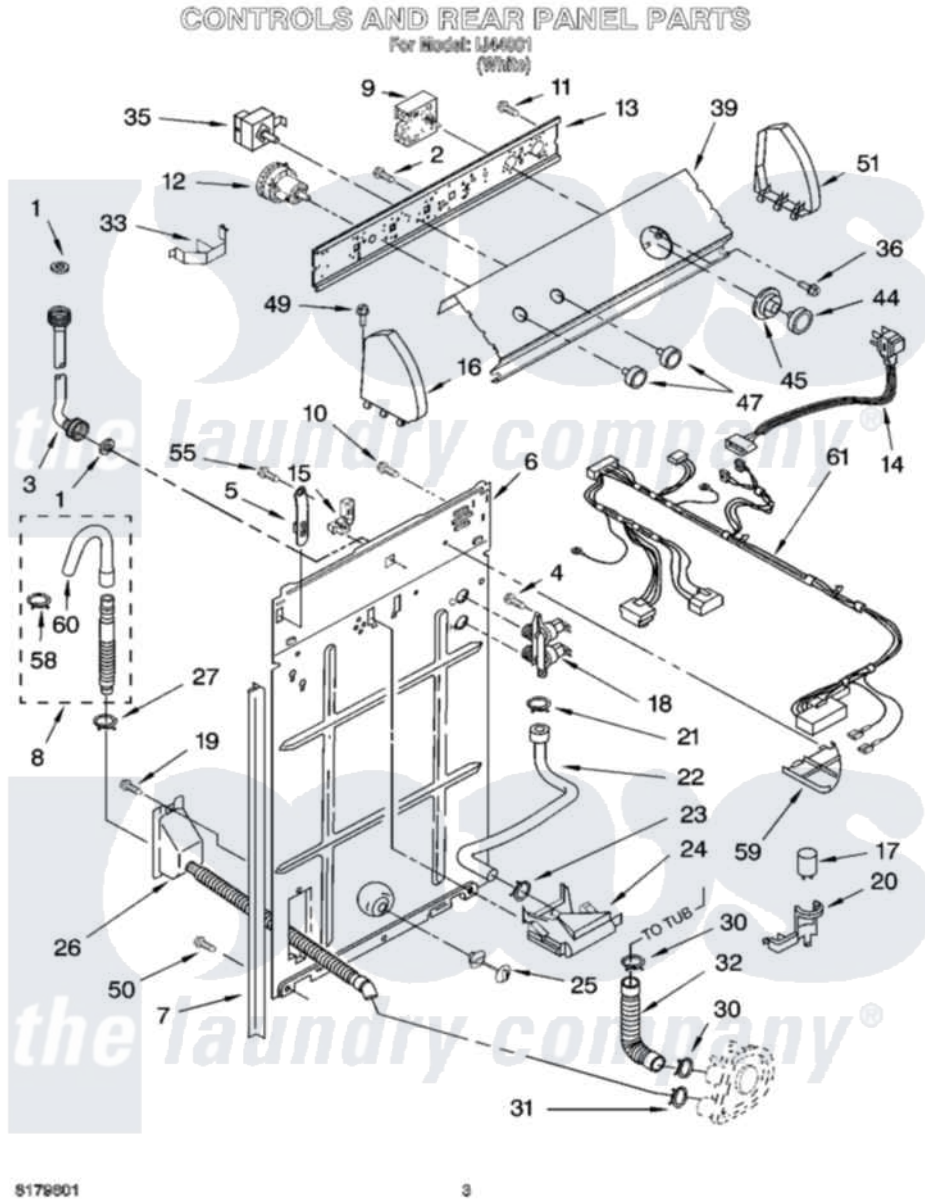

Whirlpool IJ44001 02 - CONTROLS AND REAR PANEL PARTS

5179801

3

Whirlpool Residential Whirlpool IJ44001 Washer Parts Parts Diagram 02 - CONTROLS AND REAR PANEL PARTS
Click on the part number to view part

Item	Original Part Number	Replaced By	Status	Part Description
1	3976300	16123		Washer Inlet-Hose Miscellaneous Parts Must be Ordered Separately.
2	3400073			Screw, Ground
3	3949374	89503		Hose-Inlet
"	3949375	89503		Hose-Inlet
4	9740848			Screw, Mixing Valve Mounting
5	8318255	8568314		Strap, Console
6	8528062	3357978		Panel, Rear
7	62747			Pad, Rear Panel
8	3951609	285664		Hose
"	661577	285666		Hose
"	3357090	285702		Hose
9	3953146			Timer, Control
10	3351614			Screw, Gearcase Cover Mounting
11	90767			Screw, 8A X 3/8 HeX Washer Head Tapping

12	3366848	W10339229	Switch-WL
13	3948608		Bracket, Control
14	3948063	285800	Cord-Power
15	3952821	285777	Relief-Str
16	8271365	279962	Endcap
17	661606	8572717	Capacitor, Motor Start
18	3952164	285805	Valve-Inlet
19	90864	3351614	Screw, Gearcase Cover Mounting
20	8318201	8318046	Clip, Capacitor
21	370451	596669	Clamp, Manifold
22	3357328		Hose, Vacuum Break
23	371503	596669	Clamp, Manifold
24	387606	3360977	Break-Vac
25	8519200		Support, Rear Panel
26	3361805	W10358149	Drain Hose Assembly
27	3366912	356138	Clamp, Hose
30	3363366	616099	Clamp
31	660628	285655	Clamp, Hose
32	3951449	285871	Hose
33	8055003		Clip, Harness And Pressure Switch
35	661612	W10168256	Switch, Water Temperature
36	3400818		Screw, Timer Mounting
39	3954227	Not Available	Panel, Console
44	8271345	3957824	Knob, Timer
45	8271351	3957849	Dial, Timer
47	8271339	3957799	Knob, Control
49	388326		Screw, 8-18 X 1.25
50	62863	3390631	Screw, 10-16 X 3/8
51	8271359	279962	Endcap
55	3390647	488729	Screw
58	3366913	3357331	Clamp, Drain
59	3348424	8539874	Shield, Suds
60	3357027		Nozzle, Hose Drain
61	3955021		Harness, Wiring