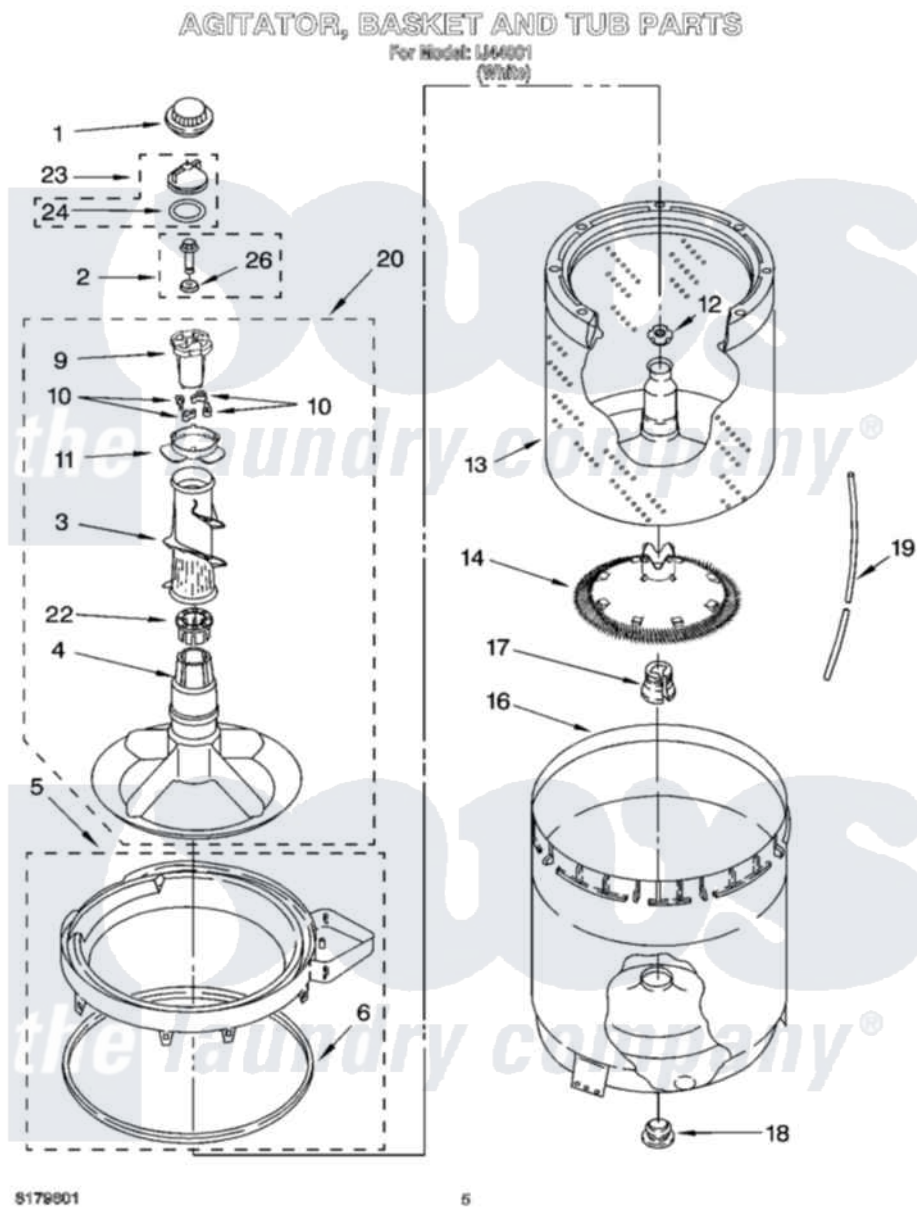

Whirlpool IJ44001 03 - AGITATOR, BASKET AND TUB PARTS

Whirlpool Residential Whirlpool IJ44001 Washer Parts Parts Diagram 03 - AGITATOR, BASKET AND TUB PARTS
Click on the part number to view part

Item	Original Part Number	Replaced By	Status	Part Description
1	3355758			Cap, Agitator
2	358237			Screw And Washer
3	3348752			Mover, Clothes
4	3347288			Agitator
5	63851	W10445870		Ring-Tub
6	3359585	3976308		Gasket, Tub Ring
9	3363663	285811		Cam-Agitator
10	3366877	80040		Dog-Agitator
11	3363661			Bearing, Driven Cam
12	21366			Nut, Spanner
13	3951989	W10389329		Clothes Container, Assembly
14	3952746	285868		Filter
16	63849			Strain Relief, Power Cord
17	389140			Tub Block, Basket Drive
18	383727			Gasket, Centerpod
19	3347780	353244		Hose, Pressure Switch

20	3348117	285565	Agitator
22	3350389	285587	Washer
23	3347290	W10074580	Cap, Barrier
24	3348855	W10072840	Fabric Softener
26	3949550		Washer