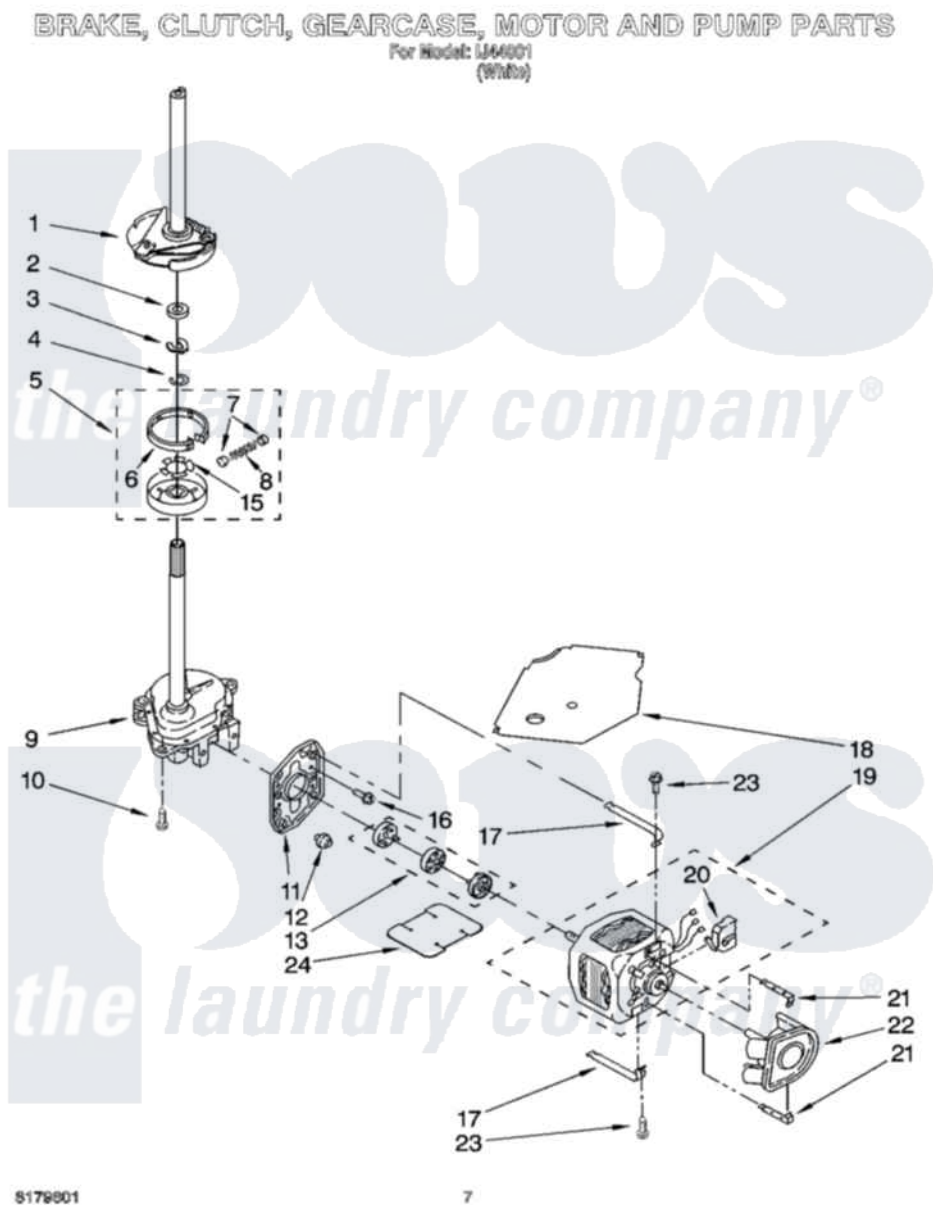

# Whirlpool IJ44001 04 - BRAKE, CLUTCH, GEARCASE, MOTOR AND PUMP PARTS

Whirlpool [Residential Whirlpool IJ44001 Washer Parts](#) Parts Diagram 04 - BRAKE, CLUTCH, GEARCASE, MOTOR AND PUMP PARTS

[Click on the part number to view part](#)

Item	Original Part Number	Replaced By	Status	Part Description
1	388952	<a href="#">285792</a>		Basketdrive
2	<a href="#">63292</a>			Washer, Spin Tube Thrust
3	62697	<a href="#">W10080230</a>		Ring, Spin Tube Support
4	63283	<a href="#">285353</a>		Ring
5	3951311	<a href="#">285785</a>		Clutch
6	3951308	<a href="#">285790</a>		Lining
7	<a href="#">62646</a>			Cap, Clutch Spring
8	<a href="#">3946792</a>			Spring And Damper Assembly
9	3360630	<a href="#">3360629</a>		Gearcase
10	3357334	<a href="#">3400516</a>		Screw Anti-Rattle
11	<a href="#">62611</a>			Plate, Motor Mount To Gearcase
12	<a href="#">62691</a>			Grommet, Motor
13	3364003	<a href="#">285753A</a>		Coupling
15	<a href="#">3355454</a>			Clip, Main Drive

16	<a href="#">3400516</a>		Screw Anti-Rattle
17	3349637	<a href="#">W10086010</a>	Retainer, Motor
18	<a href="#">3362089</a>		Shield, Tub To Motor
19	661599	<a href="#">661600</a>	Motor, Main Drive
20	62850	<a href="#">8529896</a>	Switch, Main Drive Motor
21	62700	<a href="#">8546127</a>	Retainer, Pump
22	<a href="#">3363394</a>		Pump
23	3387485	<a href="#">273556</a>	Screw, 10-16 X 5/8
24	<a href="#">3946532</a>		Shield, Motor