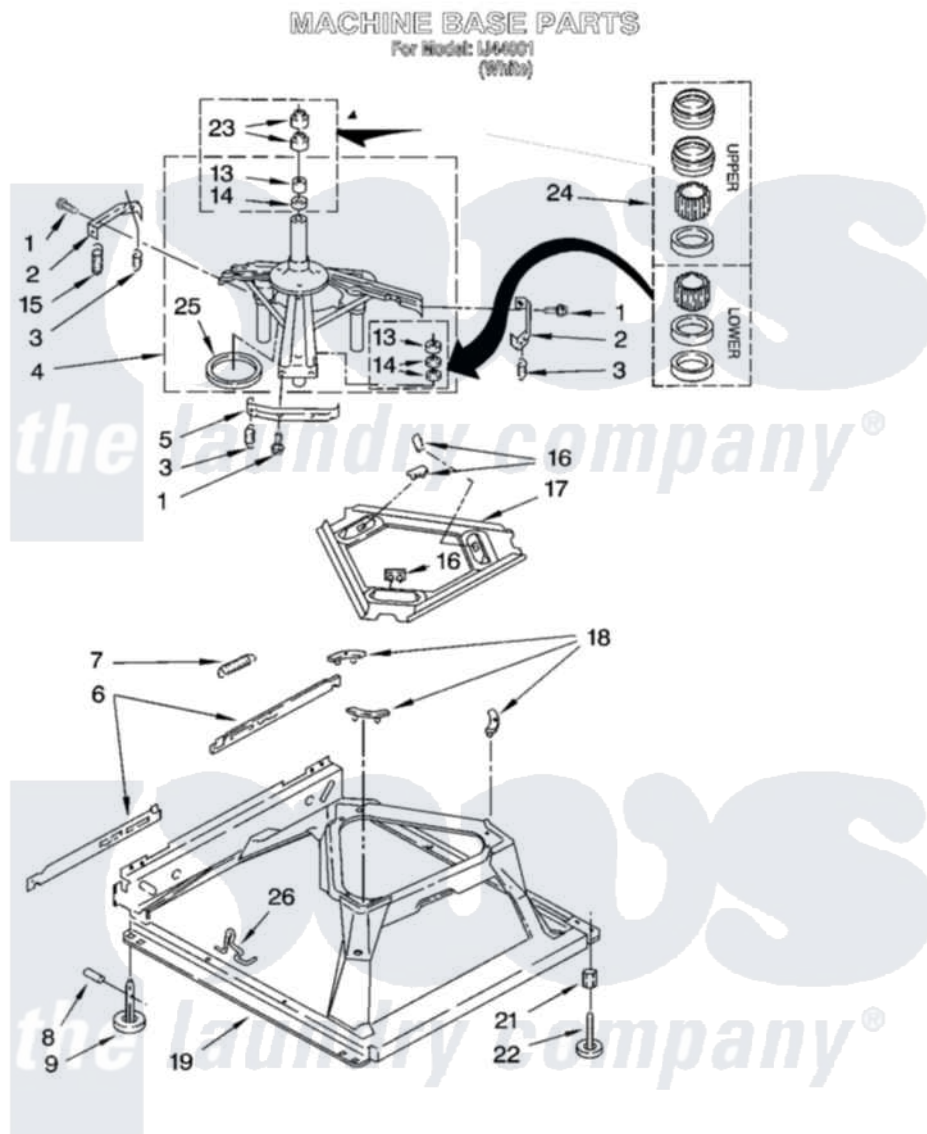

# Whirlpool IJ44001 05 - MACHINE BASE PARTS

8

8179601

Whirlpool [Residential Whirlpool IJ44001 Washer Parts](#) Parts Diagram 05 - MACHINE BASE PARTS  
 Click on the part number to view part

| Item | Original Part Number    | Replaced By               | Status | Part Description         |
|------|-------------------------|---------------------------|--------|--------------------------|
| 1    | <a href="#">3400076</a> |                           |        | Screw, Bracket Mounting  |
| 2    | <a href="#">64067</a>   |                           |        | Bracket, Spring Outer    |
| 3    | <a href="#">63907</a>   |                           |        | Spring, Suspension       |
| 4    | 3362087                 | <a href="#">280184</a>    |        | Support                  |
| 5    | <a href="#">64065</a>   |                           |        | Bracket, Spring Outer    |
| 6    | <a href="#">63466</a>   |                           |        | Link, Leveling Mechanism |
| 7    | 62597                   | <a href="#">8316845</a>   |        | Spring                   |
| 8    | <a href="#">62837</a>   |                           |        | Pin, Knurled             |
| 9    | 62596                   | <a href="#">285244</a>    |        | Feet-Leveling            |
| 13   | 3347047                 | <a href="#">8546455</a>   |        | Bearing, Centerpost      |
| 14   | 357409                  | <a href="#">359449</a>    |        | Seal, Agitator Shaft     |
| 15   | 388492                  | <a href="#">W10250667</a> |        | Spring, Counterweight    |
| 16   | 62568                   | <a href="#">285219</a>    |        | Pad                      |
| 17   | <a href="#">3946509</a> |                           |        | Plate, Suspension        |
| 18   | 3363660                 | <a href="#">285744</a>    |        | Pad                      |
| 19   | 3946512                 | <a href="#">285771</a>    |        | Base                     |