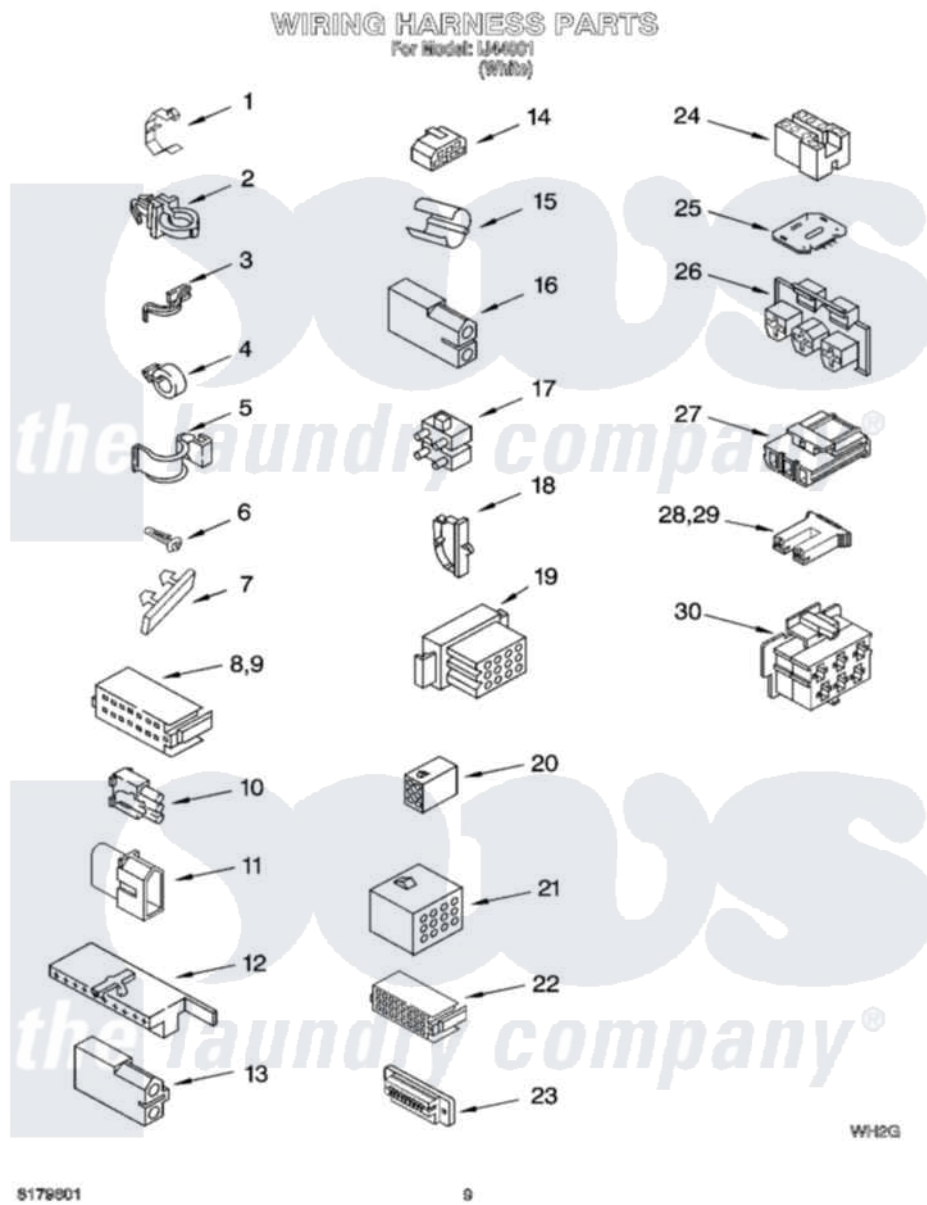

Whirlpool IJ44001 06 - WIRING HARNESS PARTS

Whirlpool [Residential Whirlpool IJ44001 Washer Parts](#) Parts Diagram 06 - WIRING HARNESS PARTS
Click on the part number to view part

Item	Original Part Number	Replaced By	Status	Part Description
1	3349557			Retainer, Harness
2	388498		Not Available	Clip, Harness
3	3347812	8528351		Clip
4	3352501	8559320		Restraint, Hose
5	90016			Clip, Pressure Switch Hose
6	3390496	8281256		Clip, Harness
7	389379			Retainer, Side To Feature Panel
8	352090			Timer, Block Disconnect
9	352089			Timer, Block Disconnect
10	62889			Receptacle, Terminal
11	353424			Plug, Terminal
12	62505			Block, Disconnect
13	3348075			Block, Disconnect (Motor 3 Speed) (Use Term. 94613 Or 94614)
14	3347243			Block, Disconnect

15	63523		Harness, Protector
16	717252		Receptacle, Terminal
17	387566		Plug, Terminal (4-Way) (Power Cord) (Use M3 Screws)
18	3352944		Clip, Harness
19	3390423	Not Available	Block, Disconnect (12-Way) (Timer) (Use Term. 94613)
20	3347730	Not Available	Receptacle, (6-Way) (Use Term. 94613)
21	388818		Plug, Terminal (12-Way) (Use Term. 94613 Or 94614)
22	3369366	Not Available	Timer, Block Disconnect (Black) (Amp) (Use Term. 3369365)
23	3349494		Connector, Etc
24	60687		Connector, Relay (Use Term. 308569)
25	3407125	3955728	Control, Etc
26	3948617	2172937	Connector
27	3360056		Connector
28	3354925		Block, Connector
29	3354926		Block, Connector
30	3948615	Not Available	Connector (T.P.A.) (6-Circuit) (Temp. Switch) (Use Term. 3948619 OR 3948620.)