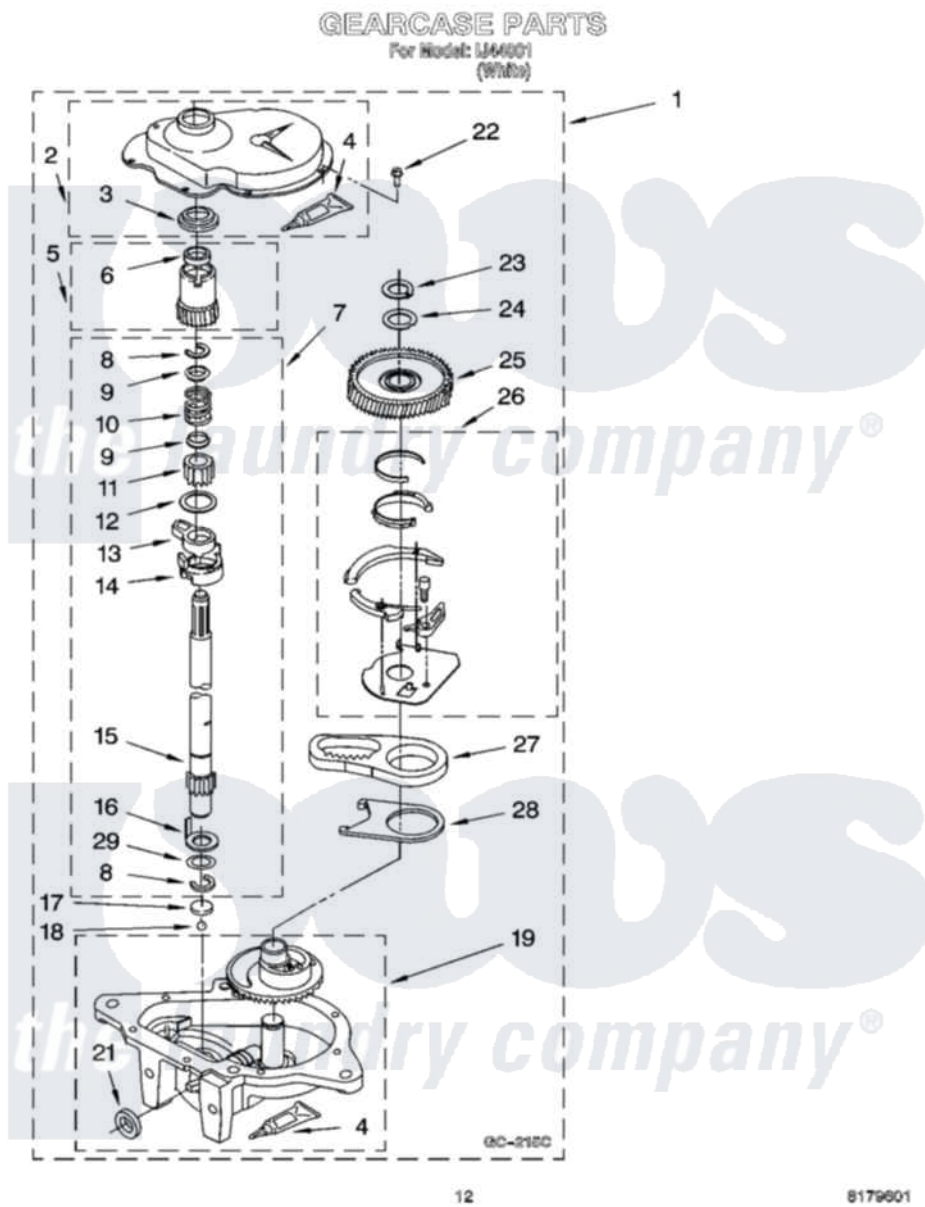

Whirlpool IJ44001 08 - GEARCASE PARTS

Whirlpool [Residential Whirlpool IJ44001 Washer Parts](#) Parts Diagram 08 - GEARCASE PARTS
Click on the part number to view part

Item	Original Part Number	Replaced By	Status	Part Description
1	3360630	3360629		Gearcase
2	285202			Cover, Gearcase
3	3349985			Seal, Gearcase Cover
4	285195			Sealer Sealer, Gasket
5	63320	285362		Gear and Pinion
6	356427			Seal, Spin Pinion
7	389387			Shaft, Agitator
8	90369		Not Available	Ring, Retaining (2)
9	62677			Retainer, Spring
10	62676			Spring, Agitator
11	63273	285509		Shaft, Agitator
12	62619			Washer, Agitator Gear
13	62580	285206		Cam-Agitator
14	62581	285206		Cam-Agitator
15	285509			Shaft, Agitator
16	62618			Washer, Cam Thrust

17	16018	285205	Bearing
18	85529	285205	Bearing
19	389230	285515	Gearcase
21	285352		Seal Kit, Thrust Plug
22	3351614		Screw, Gearcase Cover Mounting
23	3362552	285765	Ring-Retr
24	285735	285766	Washer Kit, Thrust
25	62570	285362	Gear and Pinon
26	388253	999516	Shelf-Glas
27	3349296	8546456	Rack, Connecting
28	62621		Actuator, Shift
29	388815		Washer, Intermediate 1 3976263 Miscellaneous Parts Bag 2 3976300 Washer, Inlet Hose 3 3366913 Clamp, Hose