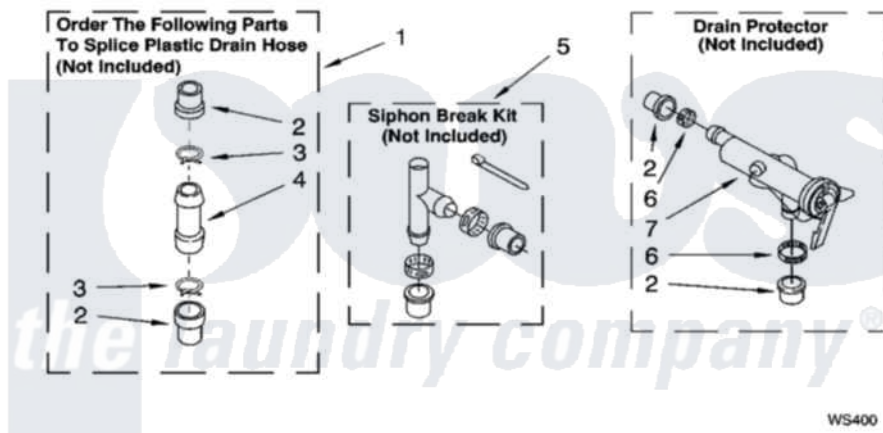

# Whirlpool IJ44001 09 - WATER SYSTEM PARTS

## WATER SYSTEM PARTS

For Model: IJ44001  
(White)

5179801

13

Whirlpool [Residential Whirlpool IJ44001 Washer Parts](#) Parts Diagram 09 - WATER SYSTEM PARTS

[Click on the part number to view part](#)

Item	Original Part Number	Replaced By	Status	Part Description
1	<a href="#">285442</a>			Water System Parts
2	<a href="#">285321</a>			Water System Parts
3	370447	<a href="#">285655</a>		Clamp, Hose
4	<a href="#">16272</a>			Connector, Straight
5	<a href="#">285320</a>			Water System Parts
6	65349	<a href="#">285655</a>		Clamp, Hose
7	<a href="#">367031</a>			Water System Parts