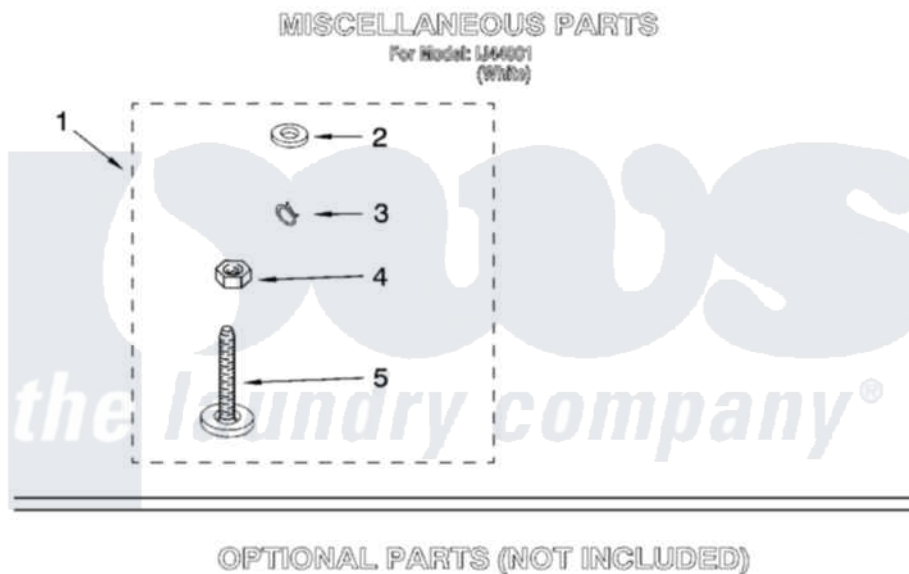

**Whirlpool IJ44001 10 - MISCELLANEOUS PARTS, OPTIONAL PARTS
(NOT INCLUDED)**

Whirlpool [Residential Whirlpool IJ44001 Washer Parts](#) Parts Diagram 10 - MISCELLANEOUS PARTS, OPTIONAL PARTS (NOT INCLUDED)

[Click on the part number to view part](#)

Item	Original Part Number	Replaced By	Status	Part Description
1	3359460	285609		Parts-Misc
2	3976300	16123		Washer Inlet-Hose Miscellaneous Parts Must be Ordered Separately.
3	3366912	356138		Clamp, Hose
4	3359452			Nut, Lock
5	389102	W10001130		Foot, Leveling
	72017			Paint, Touch-Up
"	350938			Paint, Pressurized Spray B
"	350930			Paint, Pressurized Spray B
"	799344			Paint, Touch-Up)
"	BLANK		Not Available	OIL
"	350572			Oil
"	BLANK		Not Available	LUBRICANT
"	285208			Lubricant