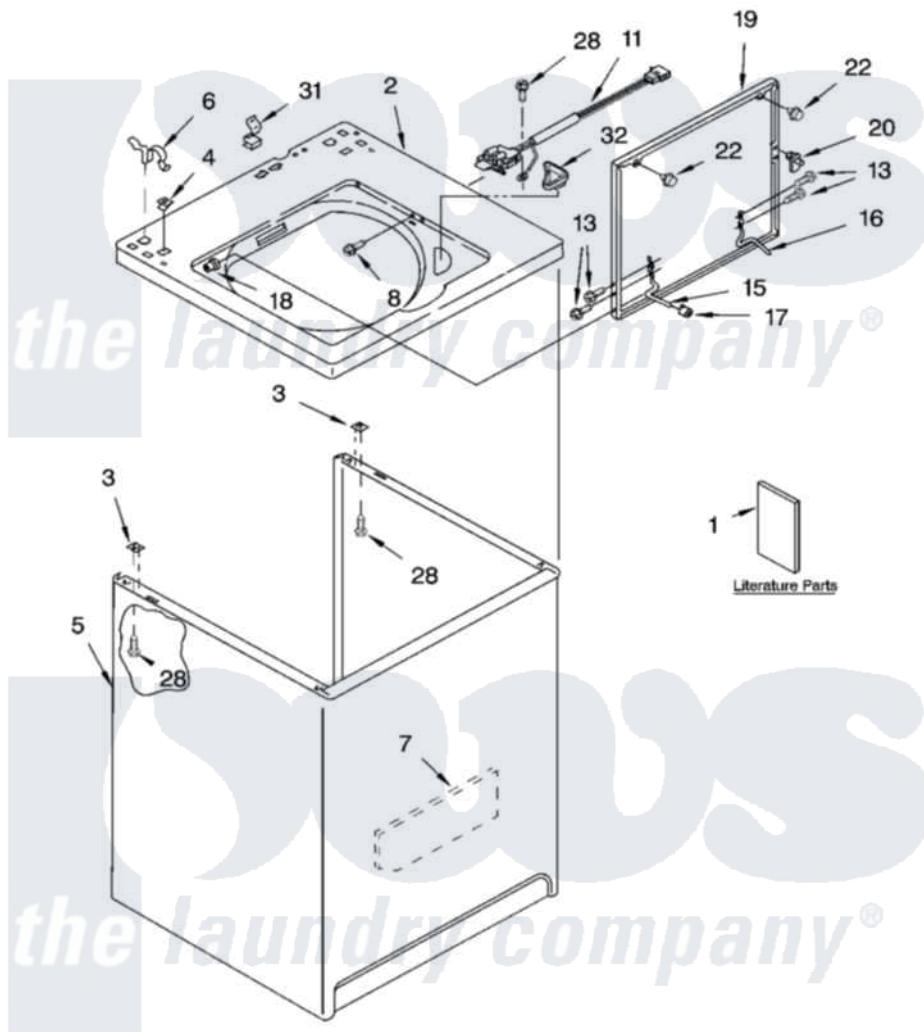

# Whirlpool IJ45001 01 - TOP AND CABINET PARTS

**Inqlis**

## TOP AND CABINET PARTS

For Model: IJ45001  
(White)

AUTOMATIC  
WASHER

1-01 Litho In U.S.A. (awm)

1

Part No. 8179683

Whirlpool [Residential Whirlpool IJ45001 Washer Parts](#) Parts Diagram 01 - TOP AND CABINET PARTS

[Click on the part number to view part](#)

Item	Original Part Number	Replaced By	Status	Part Description
1	LIT3361044		Not Available	Literature Parts (Installation Instructions)
"	LIT3955167		Not Available	Literature Parts (Use & Care Guide)
"	LIT3954577		Not Available	Literature Parts (Wiring Diagram)
2	<a href="#">8271378</a>			Top
3	62750			Spacer, Cabinet To Top (4)
4	<a href="#">357213</a>			Nut, Push-In
5	<a href="#">63424</a>			Cabinet
6	<a href="#">62780</a>			Clip, Top And Cabinet And Rear Panel
7	3349654	<a href="#">3976348</a>		Absorber, Sound
8	<a href="#">3356311</a>			Screw And Washer, Lid Switch Shield
11	3949237	<a href="#">3949247</a>		Switch-Lid
13	3351355	<a href="#">W10119828</a>		Screw, Lid Hinge Mounting
15	<a href="#">54584</a>			Hinge, Lid

16	<a href="#">91770</a>		Hinge, Lid
17	<a href="#">19119</a>		Bumper, Lid Hinge
18	<a href="#">21258</a>		Bearing, Lid Hinge
19	3954489	<a href="#">W10193874</a>	Lid
20	<a href="#">358684</a>		Strike, Lid Switch
22	<a href="#">9724509</a>		Bumper, Lid
28	<a href="#">3390631</a>		Screw, 10-16 X 3/8
31	<a href="#">90016</a>		Clip, Pressure Switch Hose
32	<a href="#">3362952</a>		Dispenser, Bleach