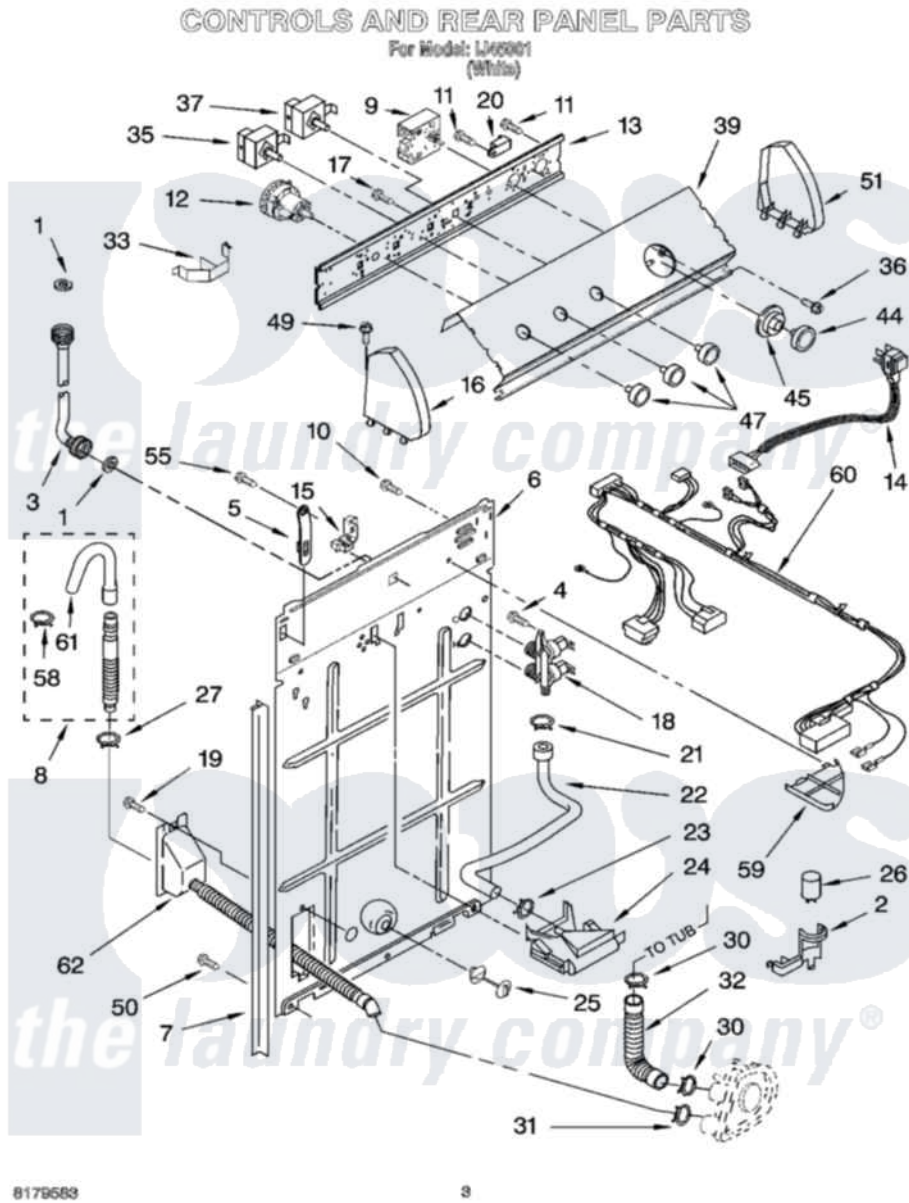

Whirlpool IJ45001 02 - CONTROLS AND REAR PANEL PARTS

Whirlpool Residential Whirlpool IJ45001 Washer Parts Parts Diagram 02 - CONTROLS AND REAR PANEL PARTS
Click on the part number to view part

Item	Original Part Number	Replaced By	Status	Part Description
1	3976300	16123		Washer Inlet-Hose Miscellaneous Parts Must be Ordered Separately.
2	8318201	8318046		Clip, Capacitor
3	3949374	89503		Hose-Inlet
"	3949375	89503		Hose-Inlet
4	9740848			Screw, Mixing Valve Mounting
5	8318255	8568314		Strap, Console
6	8528062	3357978		Panel, Rear
7	62747			Pad, Rear Panel
8	3951609	285664		Hose
"	661577	285666		Hose
"	3357090	285702		Hose
9	3953321			Timer, Control
10	3351614			Screw, Gearcase Cover Mounting
11	90767			Screw, 8A X 3/8 HeX Washer Head Tapping

12	3366848	W10339229	Switch-WL
13	3948608		Bracket, Control
14	3948063	285800	Cord-Power
15	3952821	285777	Relief-Str
16	8271365	279962	Endcap
17	3400073		Screw, Ground
18	3952164	285805	Valve-Inlet
19	90864	3351614	Screw, Gearcase Cover Mounting
20	694419		Mini-Buzzer
21	370451	596669	Clamp, Manifold
22	3357328		Hose, Vacuum Break
23	371503	596669	Clamp, Manifold
24	387606	3360977	Break-Vac
25	8519200		Support, Rear Panel
26	661606	8572717	Capacitor, Motor Start
27	3366912	356138	Clamp, Hose
30	3363366	616099	Clamp
31	660628	285655	Clamp, Hose
32	3951449	285871	Hose
33	8055003		Clip, Harness And Pressure Switch
35	661614		Switch, Water Temperature
36	3400818		Screw, Timer Mounting
37	661613	W10168257	Switch, Rotary
39	3954226	Not Available	Panel, Console
44	8271345	3957824	Knob, Timer
45	8271351	3957849	Dial, Timer
47	8271339	3957799	Knob, Control
49	388326		Screw, 8-18 X 1.25
50	62863	3390631	Screw, 10-16 X 3/8
51	8271359	279962	Endcap
55	3390647	488729	Screw
58	3366913	3357331	Clamp, Drain
59	3348424	8539874	Shield, Suds
60	3955020		Harness, Wiring
61	3357027		Nozzle, Hose Drain
62	3361805	W10358149	Drain Hose Assembly