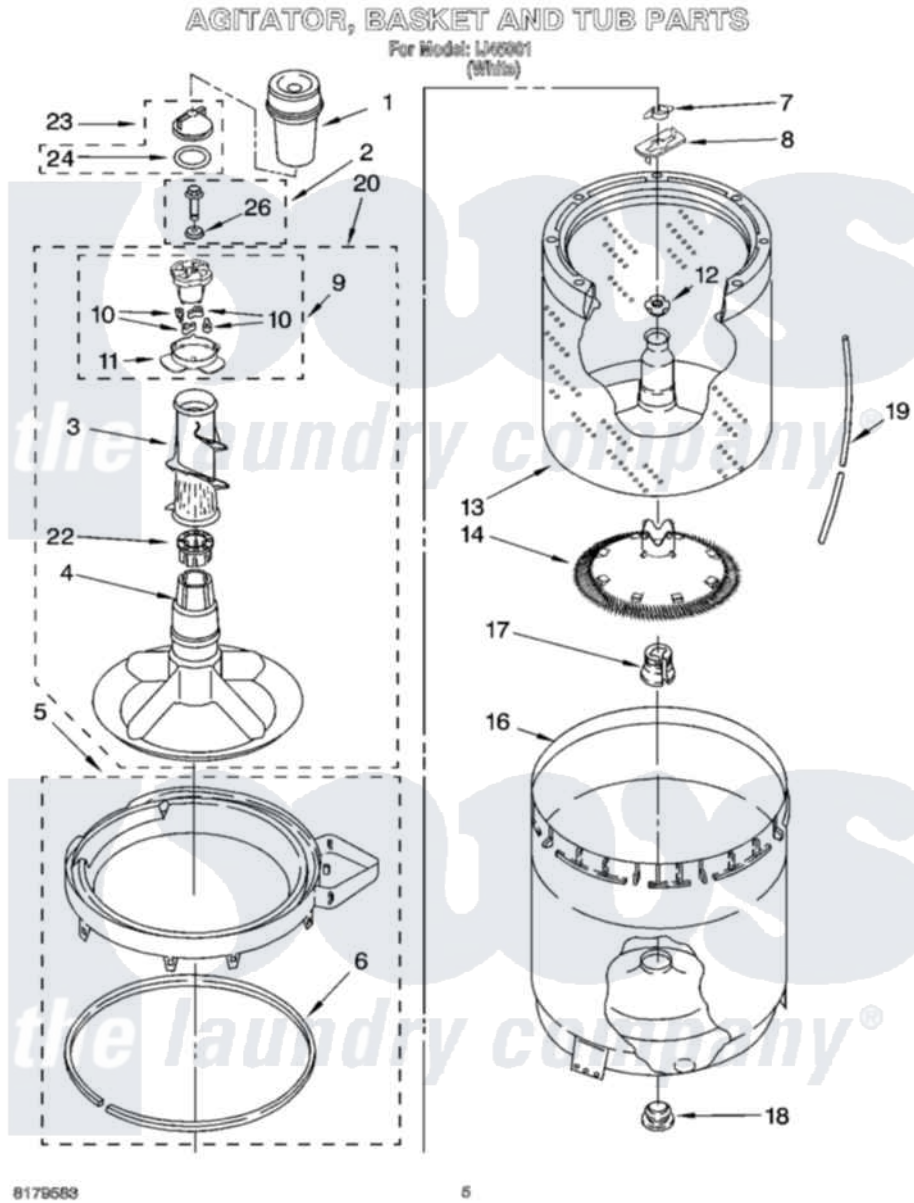

# Whirlpool IJ45001 03 - AGITATOR, BASKET AND TUB PARTS

Whirlpool Residential Whirlpool IJ45001 Washer Parts Parts Diagram 03 - AGITATOR, BASKET AND TUB PARTS  
Click on the part number to view part

Item	Original Part Number	Replaced By	Status	Part Description
1	<a href="#">63580</a>			Dispenser, Fabric Softener
2	<a href="#">358237</a>			Screw And Washer
3	<a href="#">3363003</a>			Mover, Clothes
4	<a href="#">3951632</a>			Agitator
5	63851	<a href="#">W10445870</a>		Ring-Tub
6	3359585	<a href="#">3976308</a>		Gasket, Tub Ring
7	<a href="#">3354845</a>			Clip, Agitator
8	3355921	<a href="#">8543666</a>		Washer, Agitator
9	3951682	<a href="#">285809</a>		Cam-Agitator
10	3366877	<a href="#">80040</a>		Dog-Agitator
11	<a href="#">3952374</a>			Bearing, Driven Cam
12	<a href="#">21366</a>			Nut, Spanner
13	3951989	<a href="#">W10389329</a>		Clothes Container, Assembly
14	3952746	<a href="#">285868</a>		Filter
16	<a href="#">63849</a>			Strain Relief, Power Cord
17	<a href="#">389140</a>			Tub Block, Basket Drive

18	<a href="#">383727</a>		Gasket, Centerpod
19	3347780	<a href="#">353244</a>	Hose, Pressure Switch
20	<a href="#">3951744</a>		Agitator Assembly
22	<a href="#">3951608</a>		Spacer, Thrust
23	3354733	<a href="#">W10074580</a>	Cap, Barrier
24	3348855	<a href="#">W10072840</a>	Fabric Softener
26	<a href="#">3949550</a>		Washer