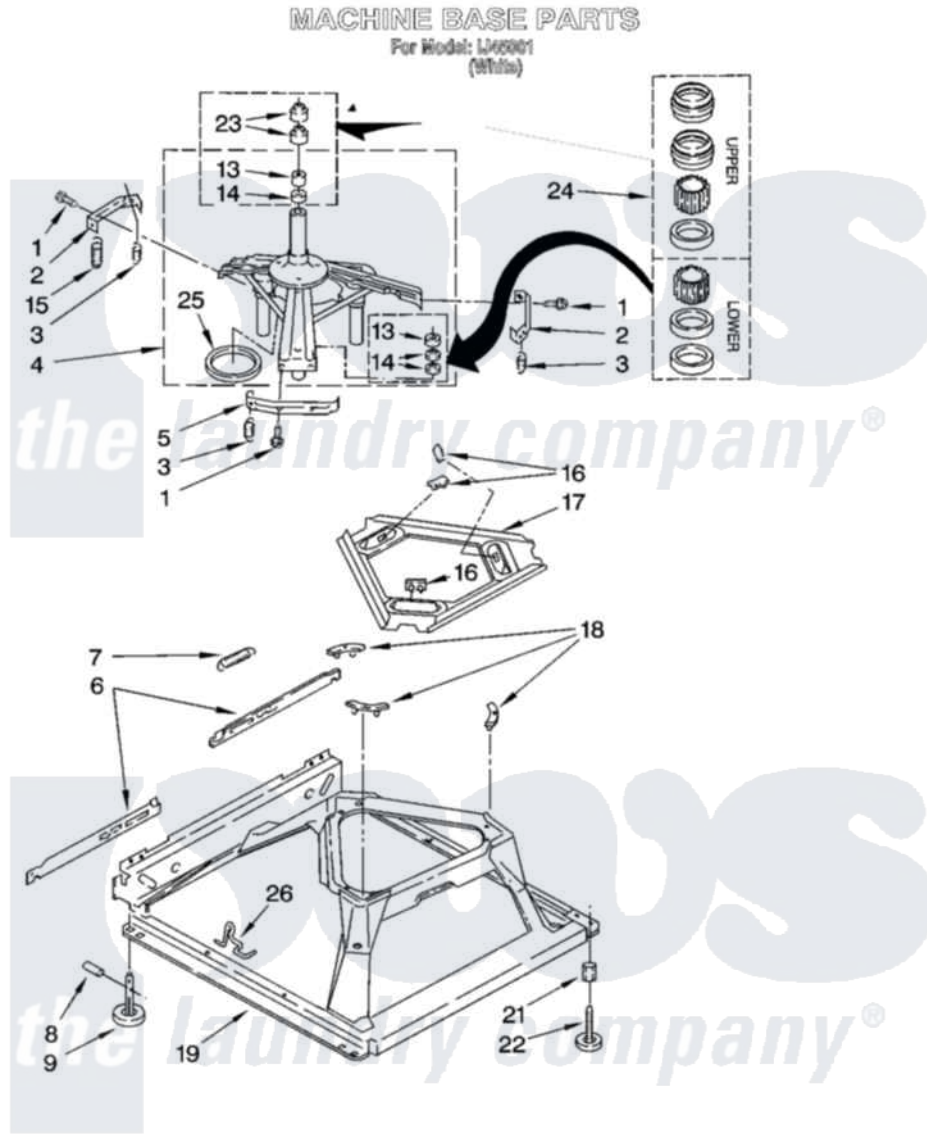

Whirlpool IJ45001 04 - MACHINE BASE PARTS

8178583

7

Whirlpool [Residential Whirlpool IJ45001 Washer Parts](#) Parts Diagram 04 - MACHINE BASE PARTS
Click on the part number to view part

Item	Original Part Number	Replaced By	Status	Part Description
1	3400076			Screw, Bracket Mounting
2	64067			Bracket, Spring Outer
3	63907			Spring, Suspension
4	3362087	280184		Support
5	64065			Bracket, Spring Outer
6	63466			Link, Leveling Mechanism
7	62597	8316845		Spring
8	62837			Pin, Knurled
9	62596	285244		Feet-Leveling
13	3347047	8546455		Bearing, Centerpost
14	357409	359449		Seal, Agitator Shaft
15	388492	W10250667		Spring, Counterweight
16	62568	285219		Pad
17	3946509			Plate, Suspension
18	3363660	285744		Pad
19	3946512	285771		Base

21	3359452		Nut, Lock
22	389102	W10001130	Foot, Leveling
23	356934	8577376	Seal, Centerpost
24	285203		Centerpost Bearing Kit
25	63134		Ring, Sound Deadening
26	63806	W10145155	Retainer, Suspension Spring