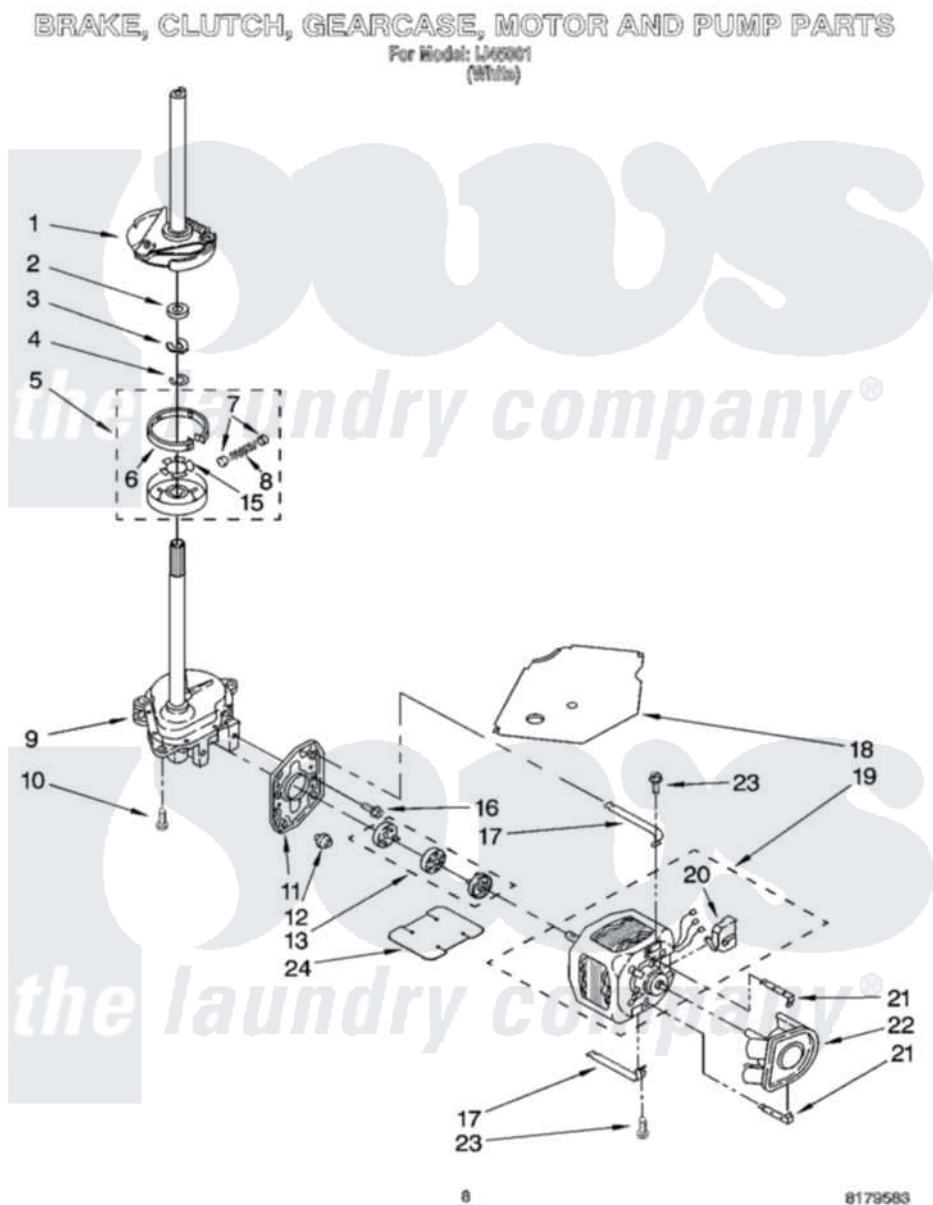

# Whirlpool IJ45001 05 - BRAKE, CLUTCH, GEARCASE, MOTOR AND PUMP PARTS

Whirlpool [Residential Whirlpool IJ45001 Washer Parts](#) Parts Diagram 05 - BRAKE, CLUTCH, GEARCASE, MOTOR AND PUMP PARTS

[Click on the part number to view part](#)

Item	Original Part Number	Replaced By	Status	Part Description
1	388952	<a href="#">285792</a>		Basketdrive
2	<a href="#">63292</a>			Washer, Spin Tube Thrust
3	62697	<a href="#">W10080230</a>		Ring, Spin Tube Support
4	63283	<a href="#">285353</a>		Ring
5	3951311	<a href="#">285785</a>		Clutch
6	3951308	<a href="#">285790</a>		Lining
7	<a href="#">62646</a>			Cap, Clutch Spring
8	<a href="#">3946792</a>			Spring And Damper Assembly
9	3360630	<a href="#">3360629</a>		Gearcase
10	3357334	<a href="#">3400516</a>		Screw Anti-Rattle
11	<a href="#">62611</a>			Plate, Motor Mount To Gearcase
12	<a href="#">62691</a>			Grommet, Motor
13	3364003	<a href="#">285753A</a>		Coupling
15	<a href="#">3355454</a>			Clip, Main Drive

16	<a href="#">3400516</a>		Screw Anti-Rattle
17	3349637	<a href="#">W10086010</a>	Retainer, Motor
18	<a href="#">3362089</a>		Shield, Tub To Motor
19	<a href="#">661600</a>		Motor, Main Drive
20	62850	<a href="#">8529896</a>	Switch, Main Drive Motor
21	62700	<a href="#">8546127</a>	Retainer, Pump
22	<a href="#">3363394</a>		Pump
23	3387485	<a href="#">273556</a>	Screw, 10-16 X 5/8
24	<a href="#">3946532</a>		Shield, Motor