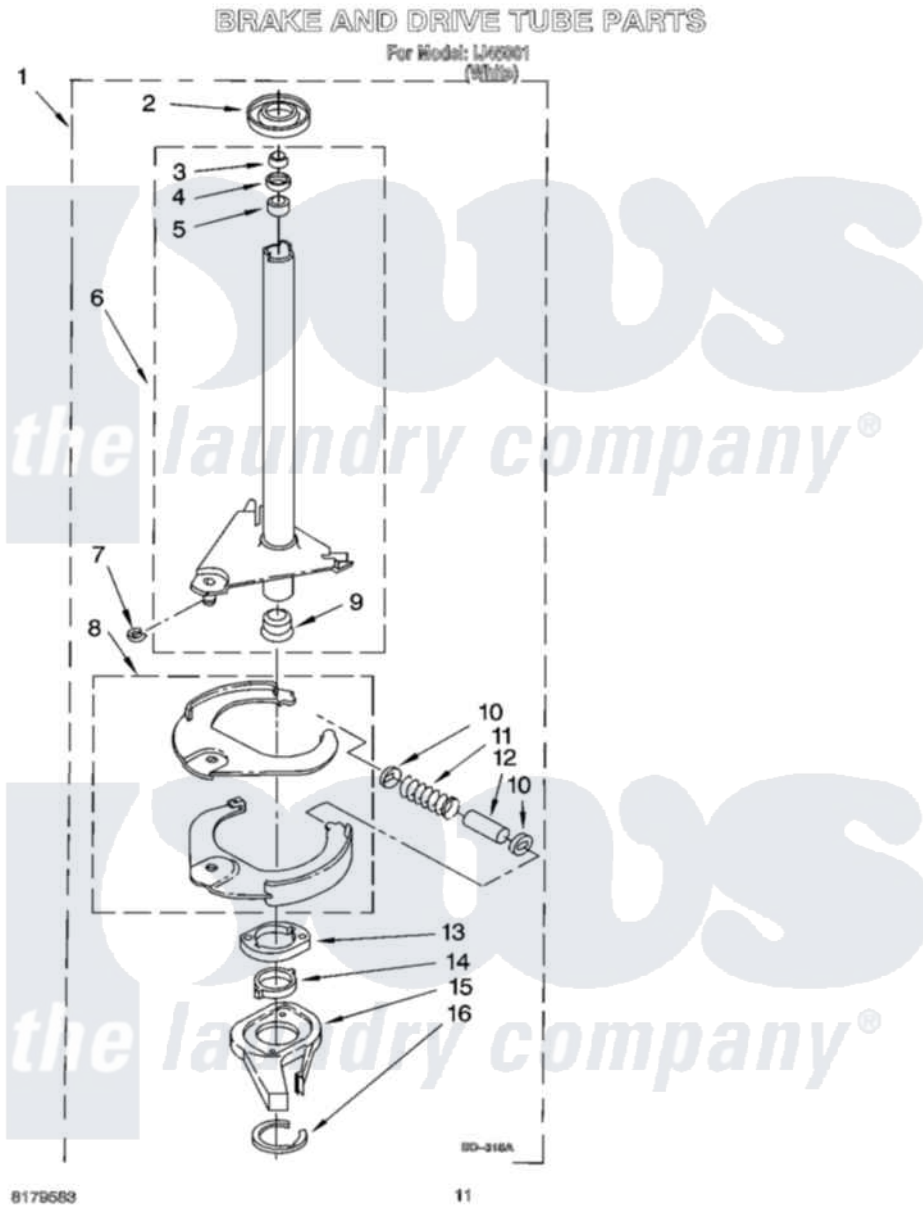

# Whirlpool IJ45001 07 - BRAKE AND DRIVE TUBE PARTS

Whirlpool [Residential Whirlpool IJ45001 Washer Parts](#) Parts Diagram 07 - BRAKE AND DRIVE TUBE PARTS  
Click on the part number to view part

Item	Original Part Number	Replaced By	Status	Part Description
1	388952	<a href="#">285792</a>		Basketdrive
2	<a href="#">62658</a>			Ring, Thrust
3	<a href="#">91939</a>			Seal, Shaft
4	<a href="#">356427</a>			Seal, Spin Pinion
5	<a href="#">356937</a>			Spacer, Drive Tube
6	64027	<a href="#">64208</a>		Tube-Spin
7	64035	<a href="#">W10083190</a>		Ring, Retaining
8	64232	<a href="#">285438</a>		Shoe-Brake
9	62703	<a href="#">8546462</a>		"T" Bearing, Spin Tube
10	62648	<a href="#">285658</a>		Sleeve
11	387806		Not Available	Spring, Brake
12	62909	<a href="#">285658</a>		Sleeve
13	63023	<a href="#">8546461</a>		Cam, Brake Release
14	<a href="#">63022</a>			Sleeve, Cam
15	64194	<a href="#">285790</a>		Lining
16	90368	<a href="#">W10083200</a>		Ring, Retaining