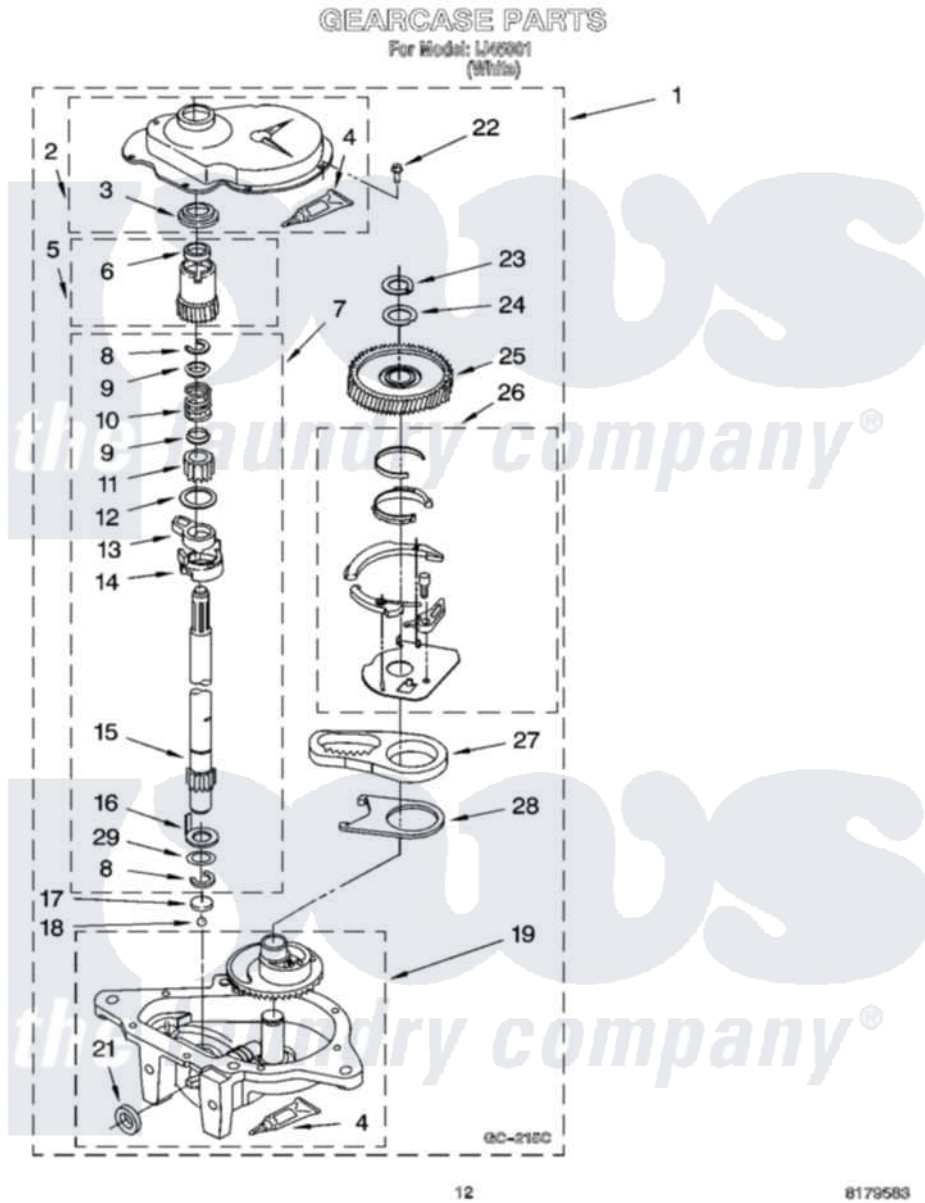

Whirlpool IJ45001 08 - GEARCASE PARTS

Whirlpool Residential Whirlpool IJ45001 Washer Parts Parts Diagram 08 - GEARCASE PARTS
Click on the part number to view part

Item	Original Part Number	Replaced By	Status	Part Description
1	3360630	3360629		Gearcase
2	285202			Cover, Gearcase
3	3349985			Seal, Gearcase Cover
4	285195			Sealer Sealer, Gasket
5	63320	285362		Gear and Pinion
6	356427			Seal, Spin Pinion
7	389387			Shaft, Agitator
8	90369		Not Available	Ring, Retaining (2)
9	62677			Retainer, Spring
10	62676			Spring, Agitator
11	63273	285509		Shaft, Agitator
12	62619			Washer, Agitator Gear
13	62580	285206		Cam-Agitator
14	62581	285206		Cam-Agitator
15	285509			Shaft, Agitator
16	62618			Washer, Cam Thrust

17	16018	285205	Bearing
18	85529	285205	Bearing
19	389230	285515	Gearcase
21	285352		Seal Kit, Thrust Plug
22	3351614		Screw, Gearcase Cover Mounting
23	3362552	285765	Ring-Retr
24	285735	285766	Washer Kit, Thrust
25	62570	285362	Gear and Pinon
26	388253	999516	Shelf-Glas
27	3349296	8546456	Rack, Connecting
28	62621		Actuator, Shift
29	388815		Washer, Intermediate 1 3976263 Miscellaneous Parts Bag 2 3976300 Washer, Inlet Hose 3 3366913 Clamp, Hose