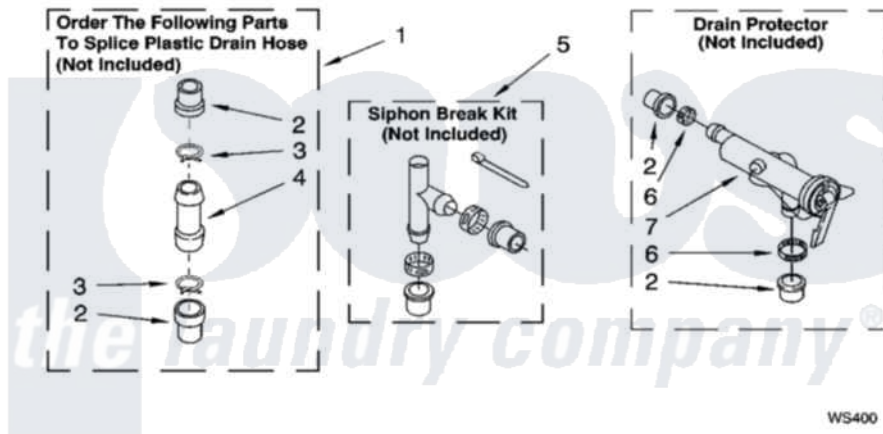

Whirlpool IJ45001 09 - WATER SYSTEM PARTS

WATER SYSTEM PARTS

For Model: IJ45001
(White)

8178583

13

Whirlpool [Residential Whirlpool IJ45001 Washer Parts](#) Parts Diagram 09 - WATER SYSTEM PARTS
Click on the part number to view part

Item	Original Part Number	Replaced By	Status	Part Description
1	285442			Water System Parts
2	285321			Water System Parts
3	370447	285655		Clamp, Hose
4	16272			Connector, Straight
5	285320			Water System Parts
6	65349	285655		Clamp, Hose
7	367031			Water System Parts