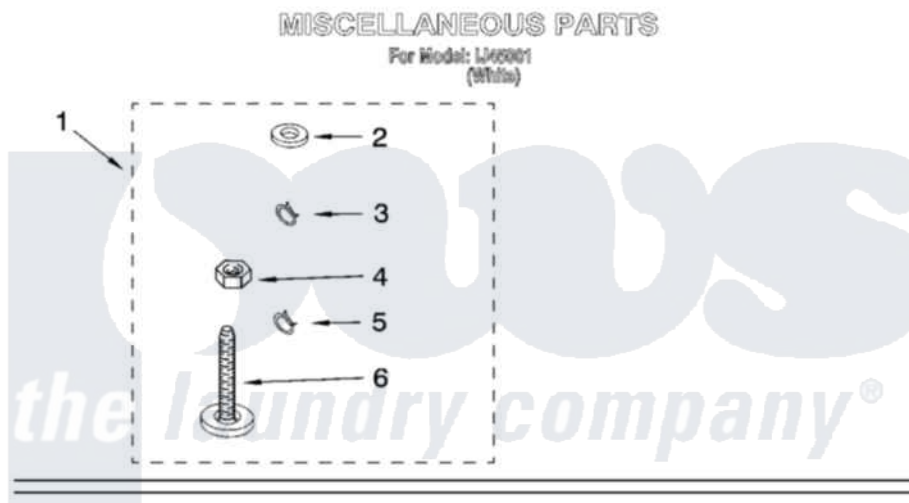

**Whirlpool IJ45001 10 - MISCELLANEOUS PARTS, OPTIONAL PARTS
(NOT INCLUDED)**

Whirlpool [Residential Whirlpool IJ45001 Washer Parts](#) Parts Diagram 10 - MISCELLANEOUS PARTS, OPTIONAL PARTS (NOT INCLUDED)

[Click on the part number to view part](#)

Item	Original Part Number	Replaced By	Status	Part Description
1	3976263	285654		Parts-Misc
2	3976300	16123		Washer Inlet-Hose Miscellaneous Parts Must be Ordered Separately.
3	3366912	356138		Clamp, Hose
4	3359452			Nut, Lock
5	3366913	3357331		Clamp, Drain
6	389102	W10001130		Foot, Leveling
	72017			Paint, Touch-Up
"	350938			Paint, Pressurized Spray B
"	350930			Paint, Pressurized Spray B
"	799344			Paint, Touch-Up)
"	BLANK		Not Available	OIL
"	350572			Oil
"	BLANK		Not Available	LUBRICANT