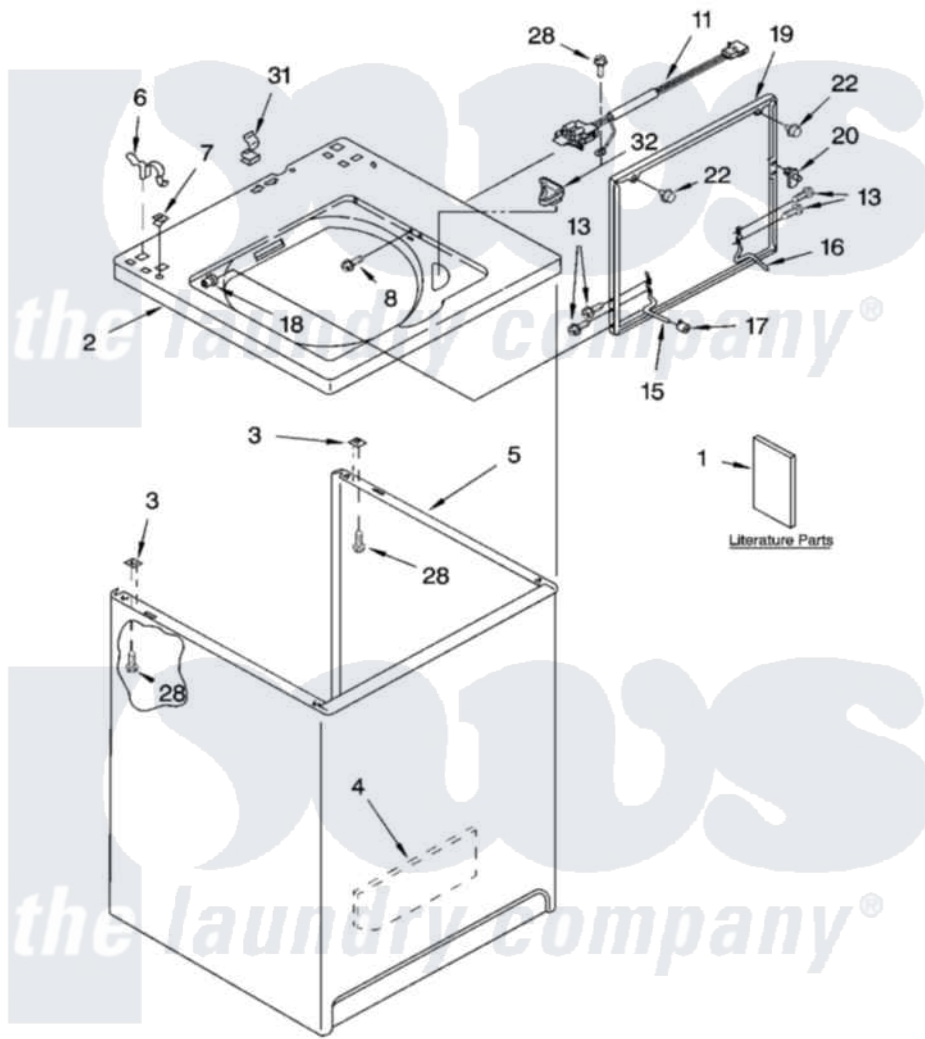

Whirlpool IJ46001 01 - TOP AND CABINET PARTS

Inglis

TOP AND CABINET PARTS
For Model: IJ46001
(White)

AUTOMATIC
WASHER

12-00 Litho in U.S.A. (swm)

1

Part No. 6179589

Whirlpool [Residential Whirlpool IJ46001 Washer Parts](#) Parts Diagram 01 - TOP AND CABINET PARTS

[Click on the part number to view part](#)

Item	Original Part Number	Replaced By	Status	Part Description
1	LIT3361044		Not Available	Literature Parts (Installation Instructions)
"	LIT3955168		Not Available	Literature Parts (Use & Care Guide)
"	LIT3954724		Not Available	Literature Parts (Wiring Diagram)
2	8271378			Top
3	62750			Spacer, Cabinet To Top (4)
4	3349654	3976348		Absorber, Sound
5	63424			Cabinet
6	62780			Clip, Top And Cabinet And Rear Panel
7	357213			Nut, Push-In
8	3356311			Screw And Washer, Lid Switch Shield
11	3949237	3949247		Switch-Lid
13	3351355	W10119828		Screw, Lid Hinge Mounting
15	54584			Hinge, Lid

16	91770		Hinge, Lid
17	19119		Bumper, Lid Hinge
18	21258		Bearing, Lid Hinge
19	3361405	W10193874	Lid
20	358684		Strike, Lid Switch
22	9724509		Bumper, Lid
28	3390631		Screw, 10-16 X 3/8
31	90016		Clip, Pressure Switch Hose
32	3362952		Dispenser, Bleach