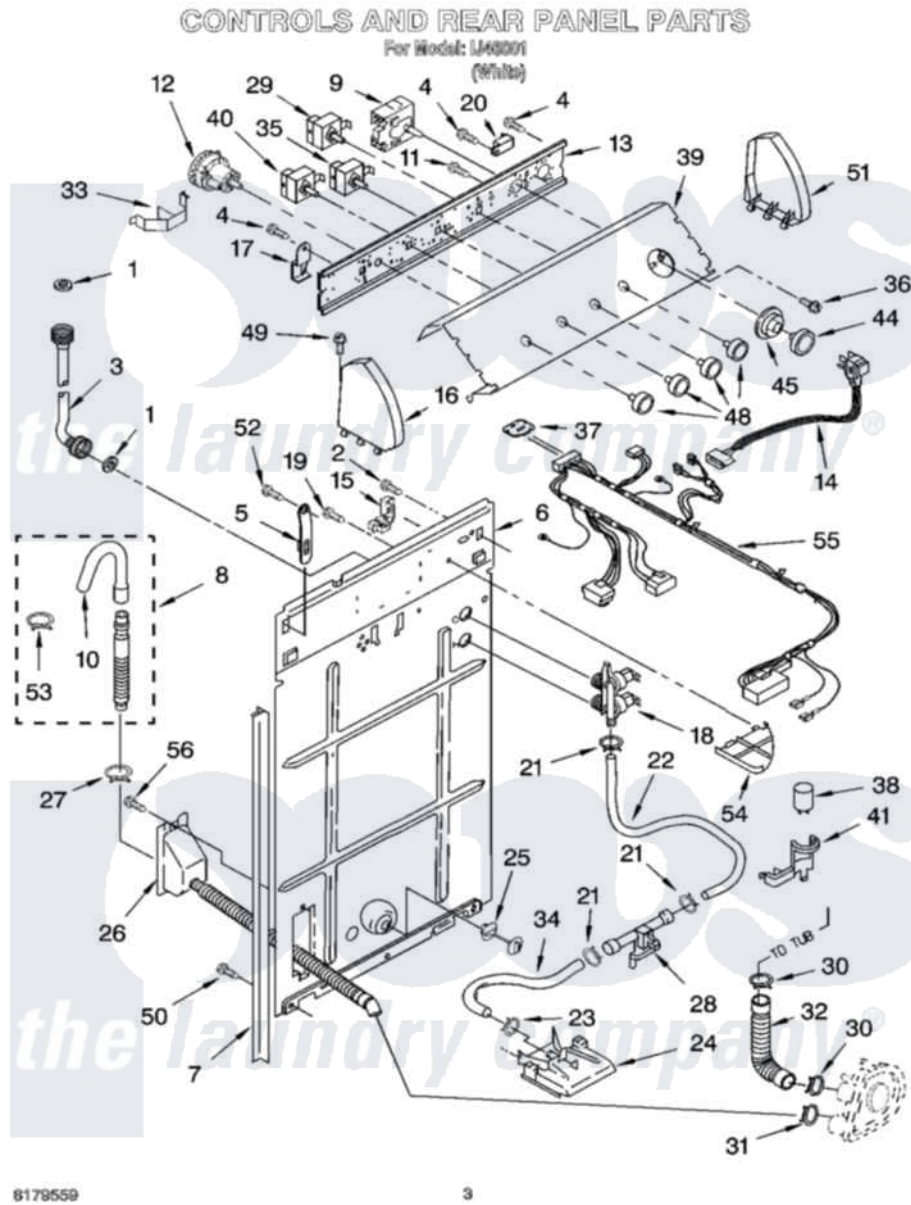

Whirlpool IJ46001 02 - CONTROLS AND REAR PANEL PARTS

8179559

3

Whirlpool Residential Whirlpool IJ46001 Washer Parts Parts Diagram 02 - CONTROLS AND REAR PANEL PARTS
 Click on the part number to view part

Item	Original Part Number	Replaced By	Status	Part Description
1	3976300	16123		Washer Inlet-Hose Miscellaneous Parts Must be Ordered Separately.
2	3351614			Screw, Gearcase Cover Mounting
3	3949374	89503		Hose-Inlet
"	3949375	89503		Hose-Inlet
4	90767			Screw, 8A X 3/8 HeX Washer Head Tapping
5	8318255	8568314		Strap, Console
6	8528062	3357978		Panel, Rear
7	62747			Pad, Rear Panel
8	3951609	285664		Hose
"	661577	285666		Hose
"	3357090	285702		Hose
9	3954071			Timer, Control
10	3357027			Nozzle, Hose Drain
11	3400073			Screw, Ground