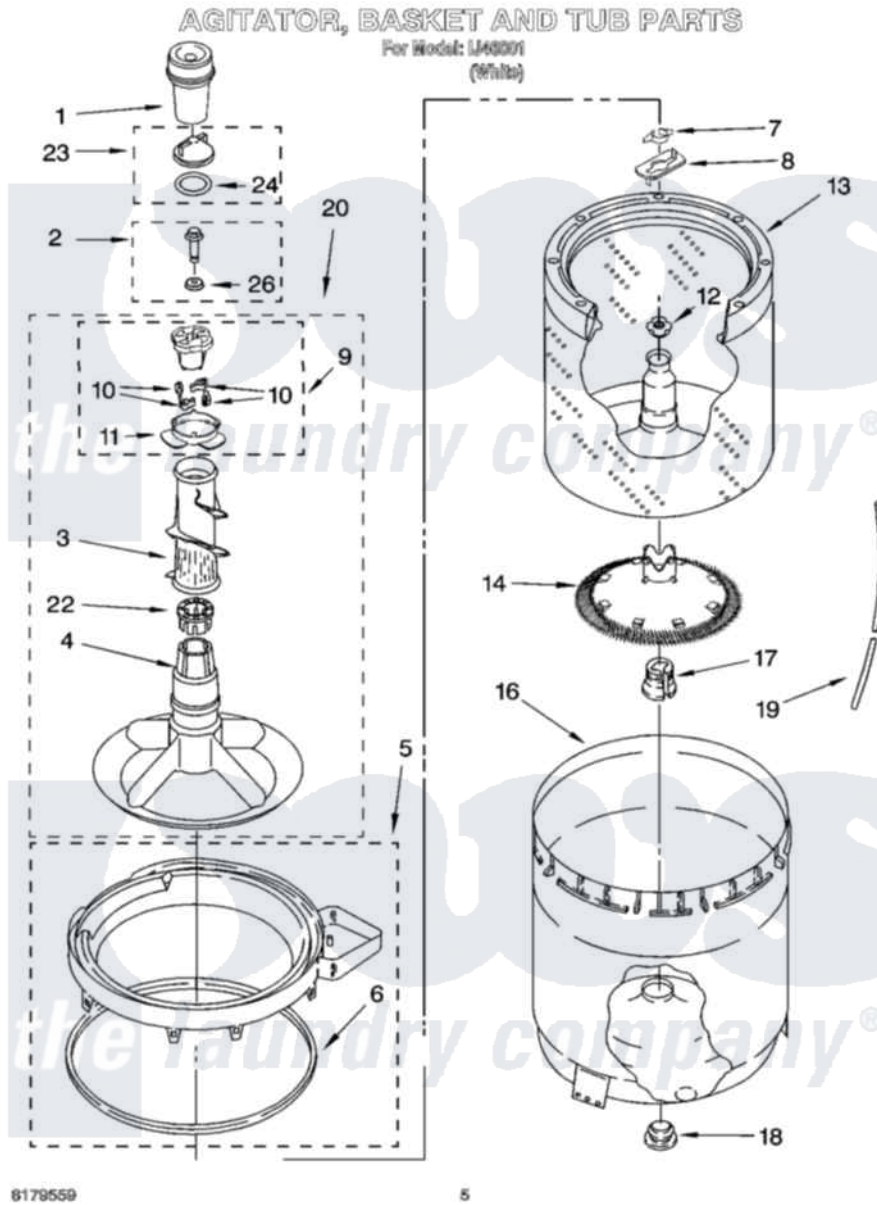

Whirlpool IJ46001 03 - AGITATOR, BASKET AND TUB PARTS

Whirlpool Residential Whirlpool IJ46001 Washer Parts Parts Diagram 03 - AGITATOR, BASKET AND TUB PARTS
Click on the part number to view part

Item	Original Part Number	Replaced By	Status	Part Description
1	63580			Dispenser, Fabric Softener
2	358237			Screw And Washer
3	3363003			Mover, Clothes
4	3951632			Agitator
5	63851	W10445870		Ring-Tub
6	3359585	3976308		Gasket, Tub Ring
7	3354845			Clip, Agitator
8	3355921	8543666		Washer, Agitator
9	3951682	285809		Cam-Agitator
10	3366877	80040		Dog-Agitator
11	3952374			Bearing, Driven Cam
12	21366			Nut, Spanner
13	3951983	W10389328		Clothes Container, Assembly
14	3952746	285868		Filter
16	63849			Strain Relief, Power Cord
17	389140			Tub Block, Basket Drive

18	383727		Gasket, Centerpod
19	3347780	353244	Hose, Pressure Switch
20	3951744		Agitator Assembly
22	3951608		Spacer, Thrust
23	3354733	W10074580	Cap, Barrier
24	3348855	W10072840	Fabric Softener
26	3949550		Washer