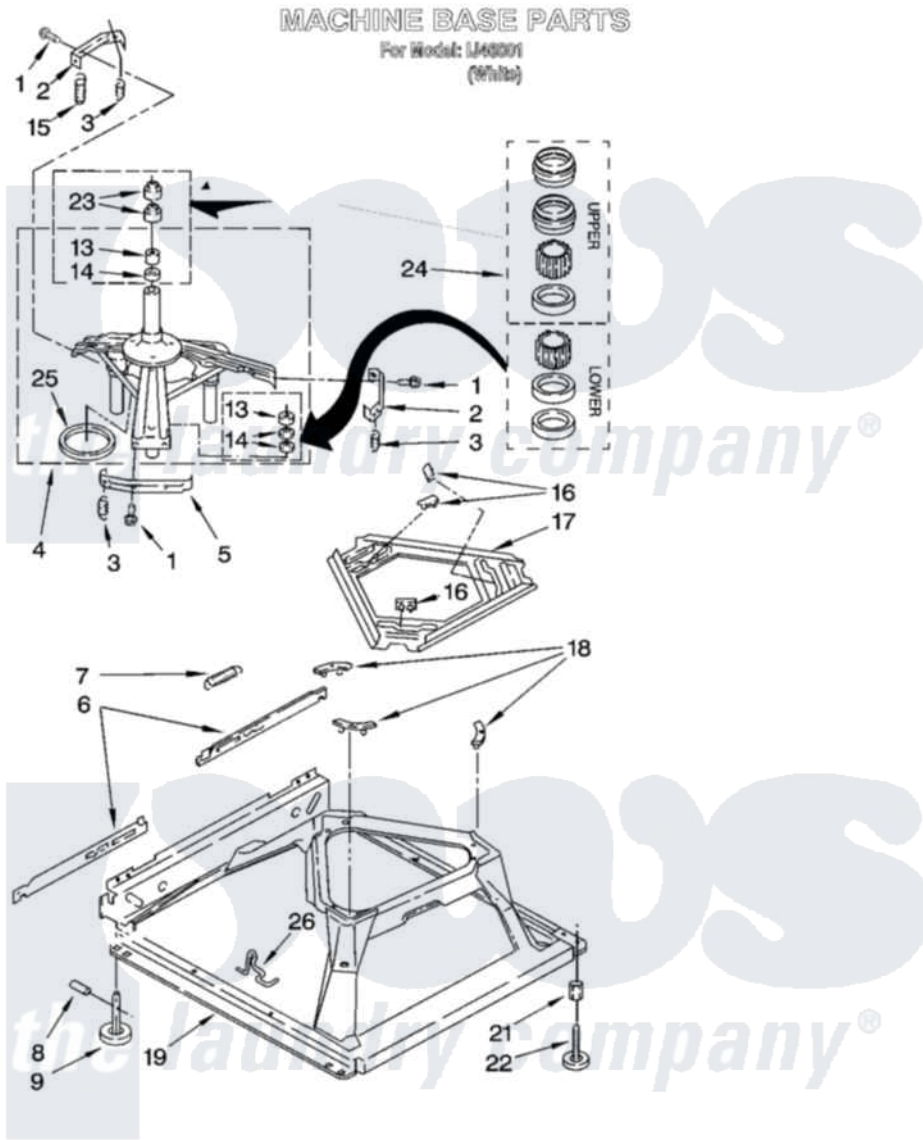

# Whirlpool IJ46001 05 - MACHINE BASE PARTS

Whirlpool Residential Whirlpool IJ46001 Washer Parts Parts Diagram 05 - MACHINE BASE PARTS  
 Click on the part number to view part

Item	Original Part Number	Replaced By	Status	Part Description
1	<a href="#">3400076</a>			Screw, Bracket Mounting
2	<a href="#">64067</a>			Bracket, Spring Outer
3	<a href="#">63907</a>			Spring, Suspension
4	3362087	<a href="#">280184</a>		Support
5	<a href="#">64065</a>			Bracket, Spring Outer
6	<a href="#">63466</a>			Link, Leveling Mechanism
7	62597	<a href="#">8316845</a>		Spring
8	<a href="#">62837</a>			Pin, Knurled
9	62596	<a href="#">285244</a>		Feet-Leveling
13	3347047	<a href="#">8546455</a>		Bearing, Centerpost
14	357409	<a href="#">359449</a>		Seal, Agitator Shaft
15	388492	<a href="#">W10250667</a>		Spring, Counterweight
16	62568	<a href="#">285219</a>		Pad
17	<a href="#">3946509</a>			Plate, Suspension
18	3363660	<a href="#">285744</a>		Pad
19	3946512	<a href="#">285771</a>		Base

21	<a href="#">3359452</a>		Nut, Lock
22	389102	<a href="#">W10001130</a>	Foot, Leveling
23	356934	<a href="#">8577376</a>	Seal, Centerpost
24	<a href="#">285203</a>		Centerpost Bearing Kit
25	<a href="#">63134</a>		Ring, Sound Deadening
26	63806	<a href="#">W10145155</a>	Retainer, Suspension Spring