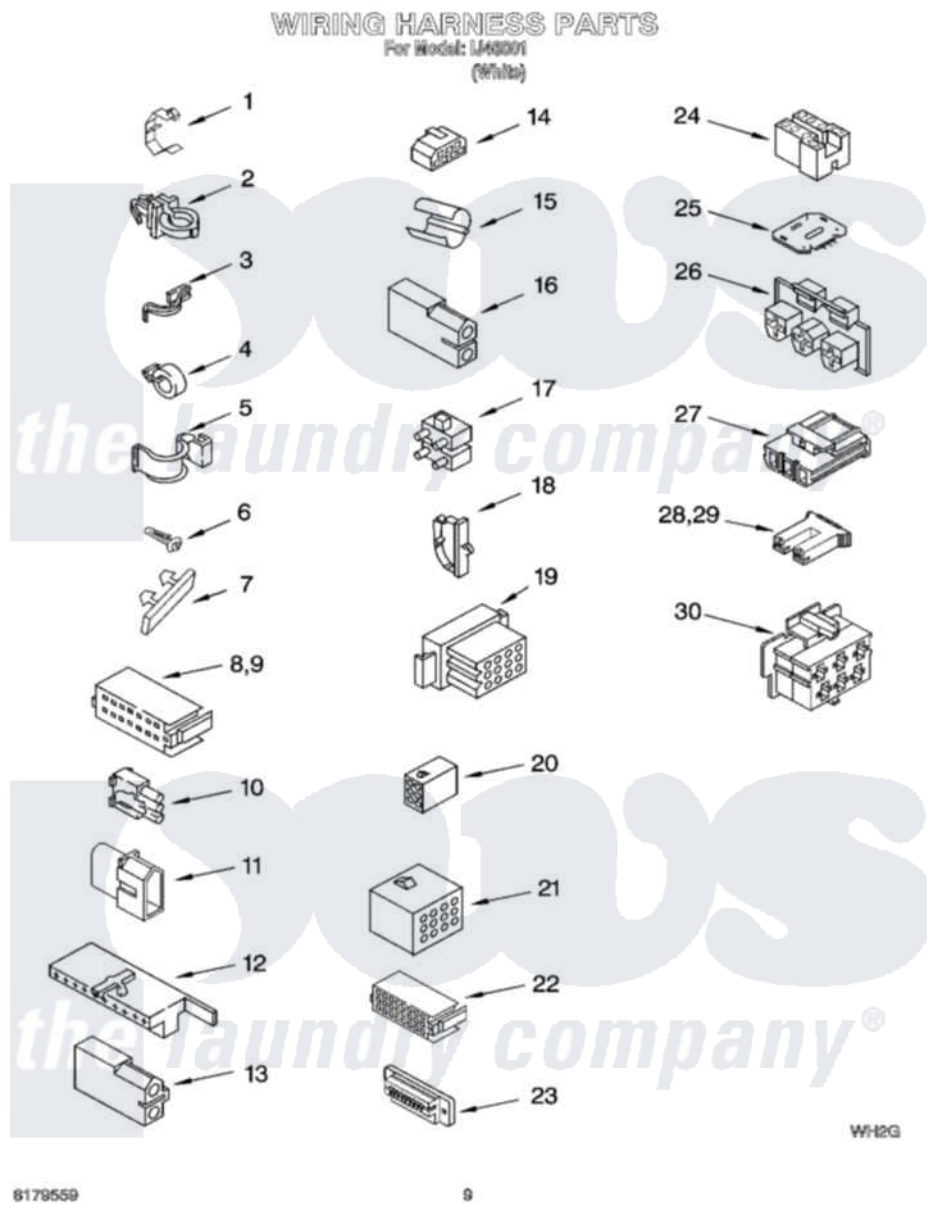

# Whirlpool IJ46001 06 - WIRING HARNESS PARTS

8179559

9

Whirlpool [Residential Whirlpool IJ46001 Washer Parts](#) Parts Diagram 06 - WIRING HARNESS PARTS

[Click on the part number to view part](#)

Item	Original Part Number	Replaced By	Status	Part Description
1	<a href="#">3349557</a>			Retainer, Harness
2	388498		Not Available	Clip, Harness
3	3347812	<a href="#">8528351</a>		Clip
4	3352501	<a href="#">8559320</a>		Restraint, Hose
5	<a href="#">90016</a>			Clip, Pressure Switch Hose
6	3390496	<a href="#">8281256</a>		Clip, Harness
7	<a href="#">389379</a>			Retainer, Side To Feature Panel
8	<a href="#">352090</a>			Timer, Block Disconnect
9	<a href="#">352089</a>			Timer, Block Disconnect
10	<a href="#">62889</a>			Receptacle, Terminal
11	<a href="#">353424</a>			Plug, Terminal
12	<a href="#">62505</a>			Block, Disconnect
13	3348075			Block, Disconnect (Motor 3 Speed) (Use Term. 94613 Or 94614)
14	<a href="#">3347243</a>			Block, Disconnect

15	<a href="#">63523</a>		Harness, Protector
16	<a href="#">717252</a>		Receptacle, Terminal
17	387566		Plug, Terminal (4-Way) (Power Cord) (Use M3 Screws)
18	<a href="#">3352944</a>		Clip, Harness
19	3390423	Not Available	Block, Disconnect (12-Way) (Timer) (Use Term. 94613)
20	3347730	Not Available	Receptacle, (6-Way) (Use Term. 94613)
21	388818		Plug, Terminal (12-Way) (Use Term. 94613 Or 94614)
22	3369366	Not Available	Timer, Block Disconnect (Black) (Amp) (Use Term. 3369365)
23	3349494		Connector, Etc
24	60687		Connector, Relay (Use Term. 308569)
25	3407125	<a href="#">3955728</a>	Control, Etc
26	3948617	<a href="#">2172937</a>	Connector
27	<a href="#">3360056</a>		Connector
28	<a href="#">3354925</a>		Block, Connector
29	<a href="#">3354926</a>		Block, Connector
30	3948615	Not Available	Connector (T.P.A.) (6-Circuit) (Temp. Switch) (Use Term. 3948619 OR 3948620.)