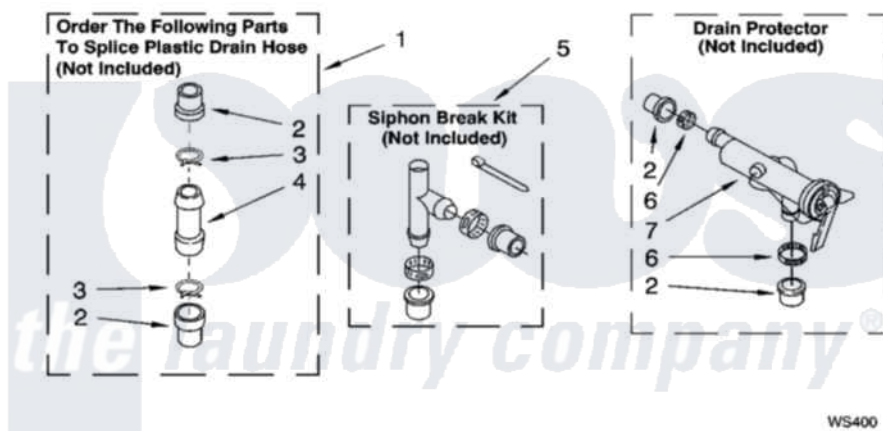

# Whirlpool IJ46001 07 - WATER SYSTEM PARTS

## WATER SYSTEM PARTS

For Model: IJ46001  
(White)

8179559

11

Whirlpool [Residential Whirlpool IJ46001 Washer Parts](#) Parts Diagram 07 - WATER SYSTEM PARTS

[Click on the part number to view part](#)

Item	Original Part Number	Replaced By	Status	Part Description
1	<a href="#">285442</a>			Water System Parts
2	<a href="#">285321</a>			Water System Parts
3	370447	<a href="#">285655</a>		Clamp, Hose
4	<a href="#">16272</a>			Connector, Straight
5	<a href="#">285320</a>			Water System Parts
6	65349	<a href="#">285655</a>		Clamp, Hose
7	<a href="#">367031</a>			Water System Parts