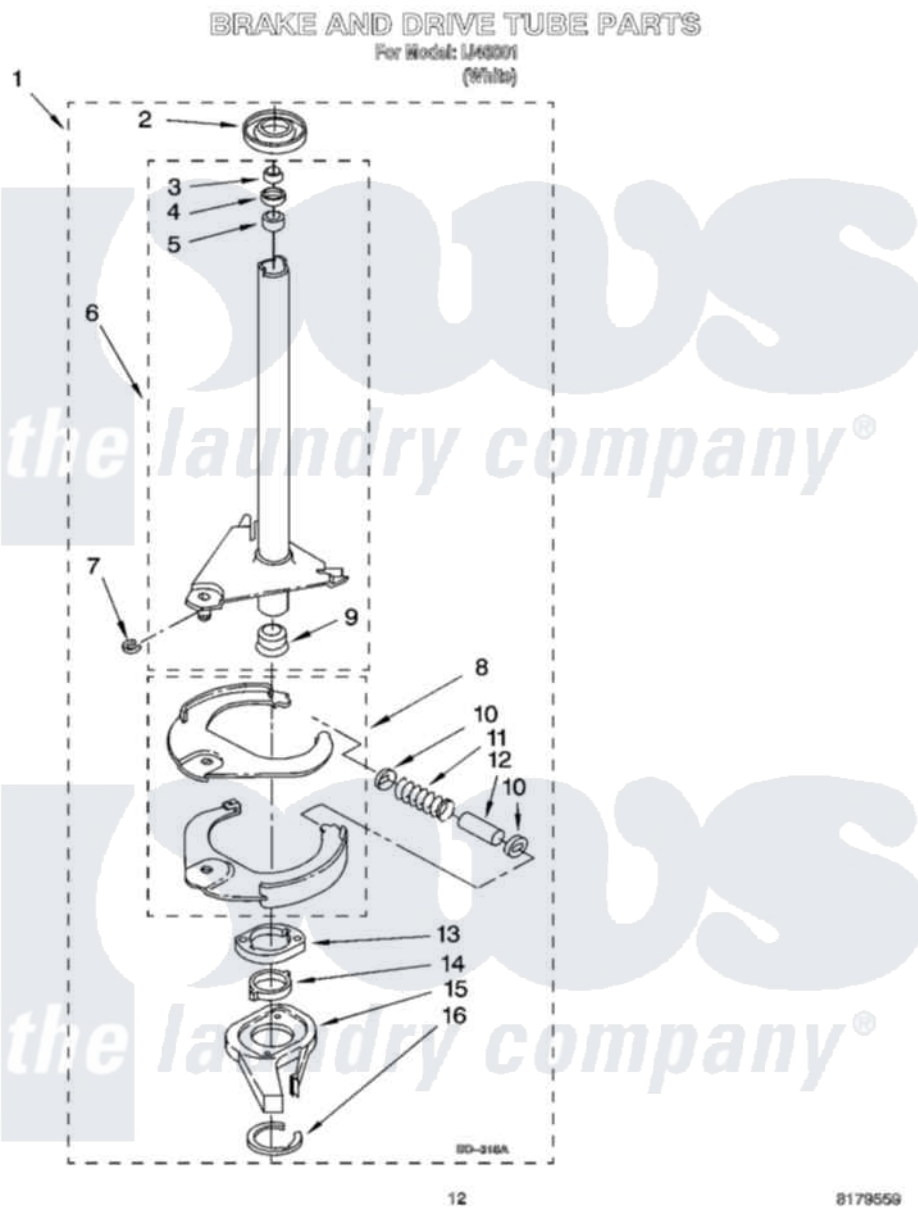

# Whirlpool IJ46001 08 - BRAKE AND DRIVE TUBE PARTS

Whirlpool Residential Whirlpool IJ46001 Washer Parts Parts Diagram 08 - BRAKE AND DRIVE TUBE PARTS  
Click on the part number to view part

Item	Original Part Number	Replaced By	Status	Part Description
1	388952	<a href="#">285792</a>		Basketdrive
2	<a href="#">62658</a>			Ring, Thrust
3	<a href="#">91939</a>			Seal, Shaft
4	<a href="#">356427</a>			Seal, Spin Pinion
5	<a href="#">356937</a>			Spacer, Drive Tube
6	64027	<a href="#">64208</a>		Tube-Spin
7	64035	<a href="#">W10083190</a>		Ring, Retaining
8	64232	<a href="#">285438</a>		Shoe-Brake
9	62703	<a href="#">8546462</a>		"T" Bearing, Spin Tube
10	62648	<a href="#">285658</a>		Sleeve
11	387806		Not Available	Spring, Brake
12	62909	<a href="#">285658</a>		Sleeve
13	63023	<a href="#">8546461</a>		Cam, Brake Release
14	<a href="#">63022</a>			Sleeve, Cam
15	64194	<a href="#">285790</a>		Lining
16	90368	<a href="#">W10083200</a>		Ring, Retaining