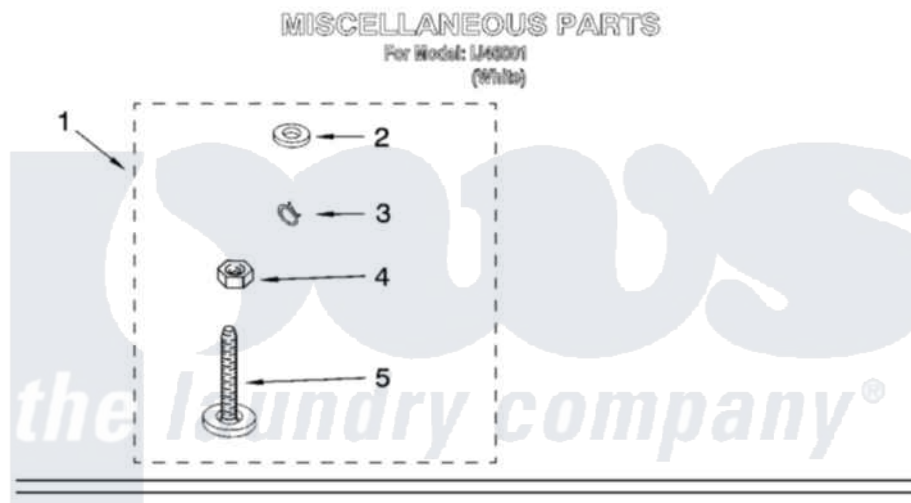

**Whirlpool IJ46001 10 - MISCELLANEOUS PARTS, OPTIONAL PARTS  
(NOT INCLUDED)**

Whirlpool [Residential Whirlpool IJ46001 Washer Parts](#) Parts Diagram 10 - MISCELLANEOUS PARTS, OPTIONAL PARTS (NOT INCLUDED)

[Click on the part number to view part](#)

Item	Original Part Number	Replaced By	Status	Part Description
1	3976263	<a href="#">285654</a>		Parts-Misc
2	3976300	<a href="#">16123</a>		Washer Inlet-Hose Miscellaneous Parts Must be Ordered Separately.
3	3366912	<a href="#">356138</a>		Clamp, Hose
4	<a href="#">3359452</a>			Nut, Lock
5	389102	<a href="#">W10001130</a>		Foot, Leveling
	<a href="#">72017</a>			Paint, Touch-Up
"	<a href="#">350938</a>			Paint, Pressurized Spray B
"	<a href="#">350930</a>			Paint, Pressurized Spray B
"	<a href="#">799344</a>			Paint, Touch-Up )
"	BLANK		Not Available	OIL
"	<a href="#">350572</a>			Oil
"	BLANK		Not Available	LUBRICANT
"	<a href="#">285208</a>			Lubricant