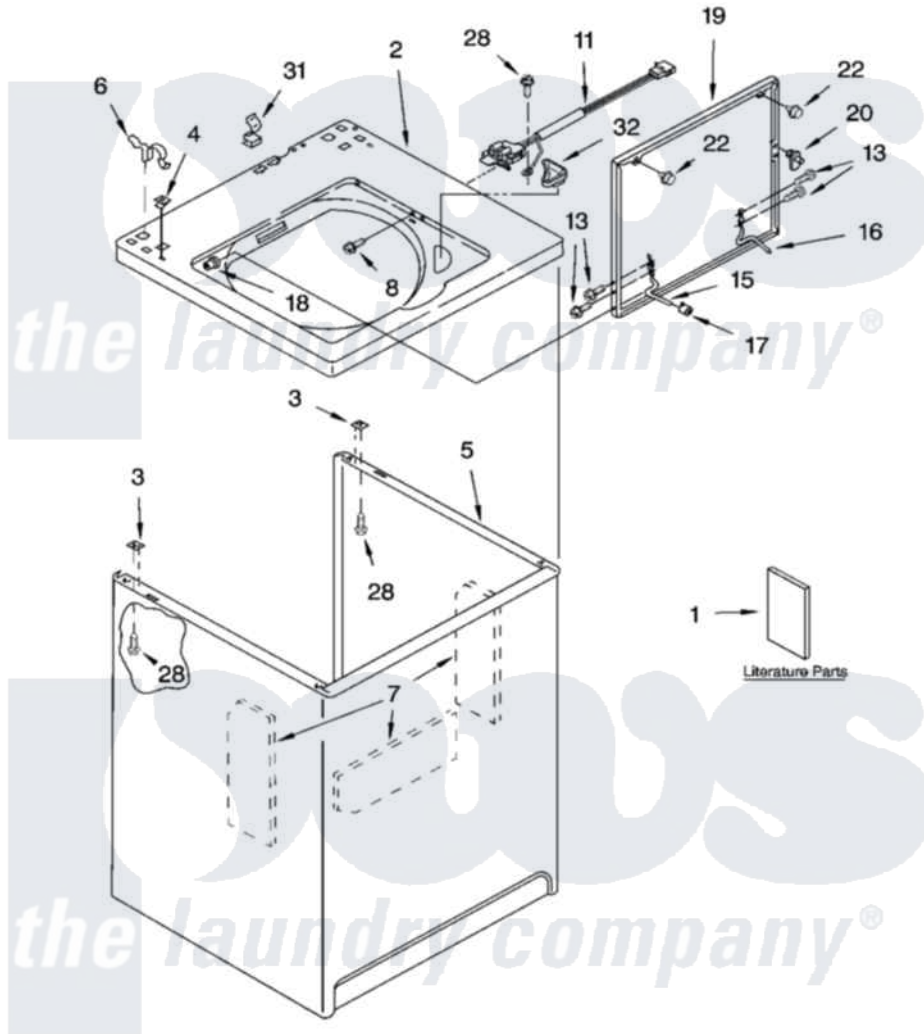

Whirlpool IJ47001 01 - TOP AND CABINET PARTS

Inqlis

TOP AND CABINET PARTS

For Model: IJ47001
(White)

AUTOMATIC
WASHER

12-00 Litho In U.S.A. (swm)

1

Part No. 6179663

Whirlpool [Residential Whirlpool IJ47001 Washer Parts](#) Parts Diagram 01 - TOP AND CABINET PARTS

[Click on the part number to view part](#)

Item	Original Part Number	Replaced By	Status	Part Description
1	LIT3361044		Not Available	Literature Parts (Installation Instructions)
"	LIT3955169		Not Available	Literature Parts (Use & Care Guide)
"	LIT3954072		Not Available	Literature Parts (Wiring Diagram)
2	8271378			Top
3	62750			Spacer, Cabinet To Top (4)
4	357213			Nut, Push-In
5	63424			Cabinet
6	62780			Clip, Top And Cabinet And Rear Panel
7	3349654	3976348		Absorber, Sound
8	3356311			Screw And Washer, Lid Switch Shield
11	3949237	3949247		Switch-Lid
13	3351355	W10119828		Screw, Lid Hinge Mounting
15	54584			Hinge, Lid

16	91770		Hinge, Lid
17	19119		Bumper, Lid Hinge
18	21258		Bearing, Lid Hinge
19	3361409	3957571	Lid
20	358684		Strike, Lid Switch
22	9724509		Bumper, Lid
28	3390631		Screw, 10-16 X 3/8
31	90016		Clip, Pressure Switch Hose
32	8274441	Not Available	Dispenser, Bleach