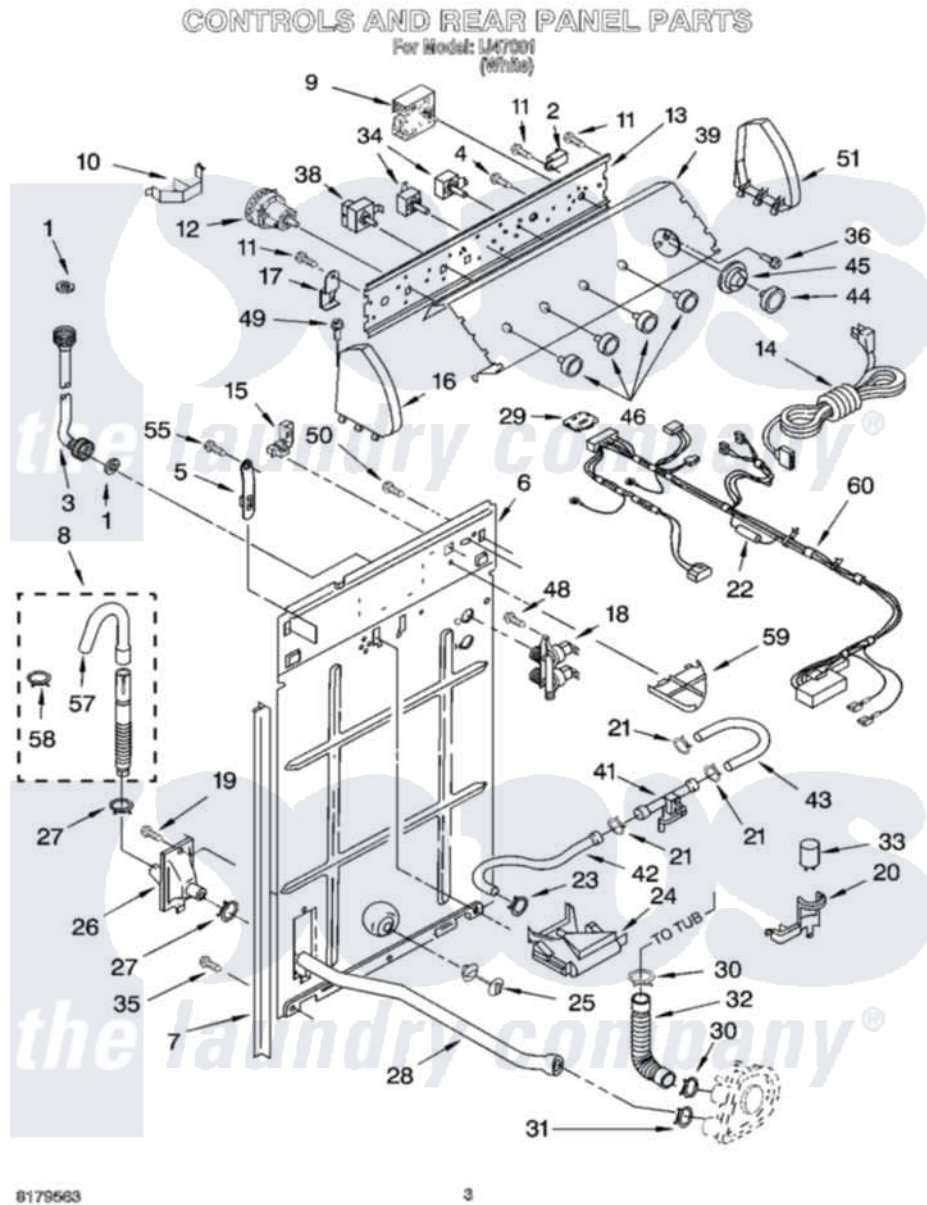

Whirlpool IJ47001 02 - CONTROLS AND REAR PANEL PARTS

8179563

3

Whirlpool Residential Whirlpool IJ47001 Washer Parts Parts Diagram 02 - CONTROLS AND REAR PANEL PARTS
Click on the part number to view part

Item	Original Part Number	Replaced By	Status	Part Description
1	3976300	16123		Washer Inlet-Hose Miscellaneous Parts Must be Ordered Separately.
2	694419			Mini-Buzzer
3	3949374	89503		Hose-Inlet
"	3949375	89503		Hose-Inlet
4	3400073			Screw, Ground
5	8318255	8568314		Strap, Console
6	8528062	3357978		Panel, Rear
7	62747			Pad, Rear Panel
8	3951609	285664		Hose
"	661577	285666		Hose
"	3357090	285702		Hose
9	3954071			Timer, Control
10	8055003			Clip, Harness And Pressure Switch
11	90767			Screw, 8A X 3/8 HeX Washer Head Tapping