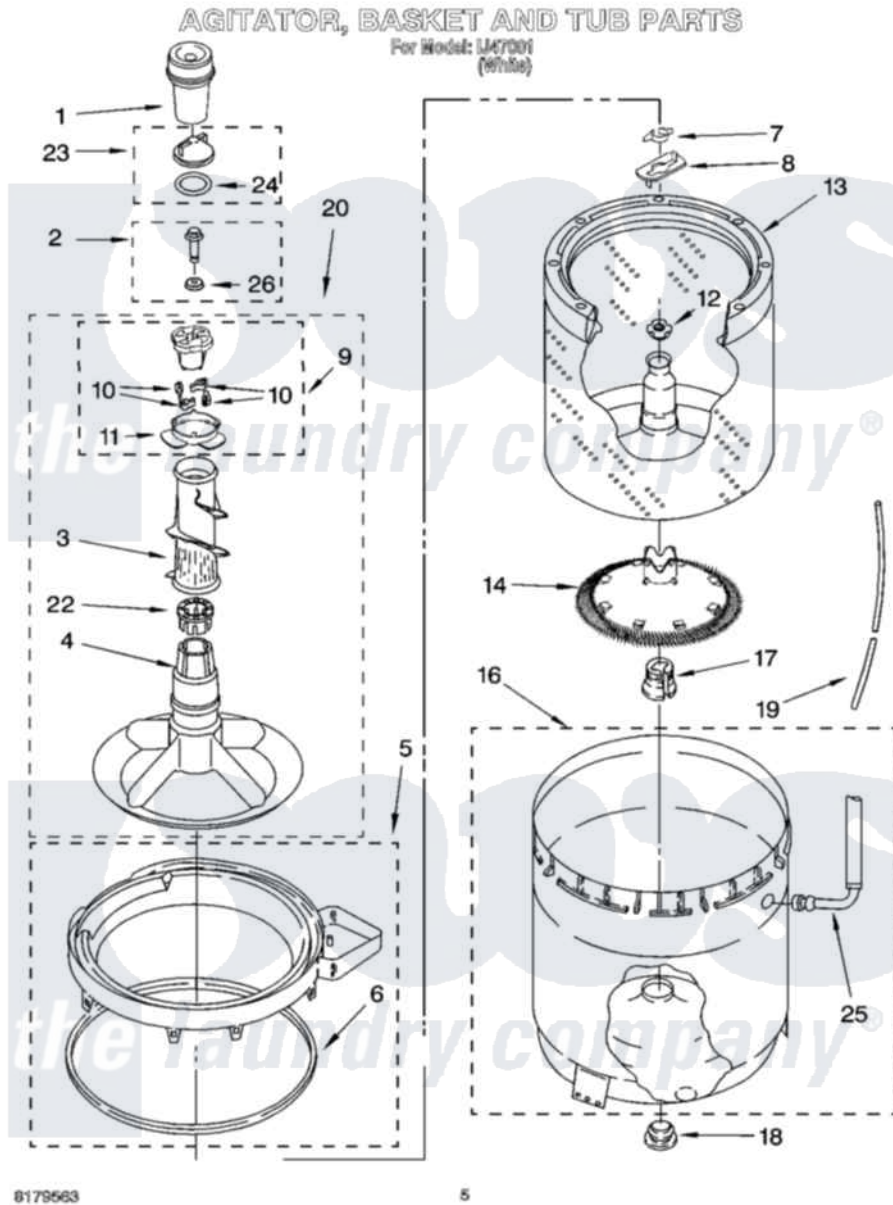

# Whirlpool IJ47001 03 - AGITATOR, BASKET AND TUB PARTS

Whirlpool Residential Whirlpool IJ47001 Washer Parts Parts Diagram 03 - AGITATOR, BASKET AND TUB PARTS  
Click on the part number to view part

Item	Original Part Number	Replaced By	Status	Part Description
1	<a href="#">63580</a>			Dispenser, Fabric Softener
2	<a href="#">358237</a>			Screw And Washer
3	<a href="#">3363003</a>			Mover, Clothes
4	<a href="#">3951632</a>			Agitator
5	3954507	<a href="#">W10213410</a>		Ring-Tub
6	3359585	<a href="#">3976308</a>		Gasket, Tub Ring
7	<a href="#">3354845</a>			Clip, Agitator
8	3355921	<a href="#">8543666</a>		Washer, Agitator
9	3951682	<a href="#">285809</a>		Cam-Agitator
10	3366877	<a href="#">80040</a>		Dog-Agitator
11	<a href="#">3952374</a>			Bearing, Driven Cam
12	<a href="#">21366</a>			Nut, Spanner
13	3951983	<a href="#">W10389328</a>		Clothes Container, Assembly
14	3952746	<a href="#">285868</a>		Filter
16	<a href="#">8283125</a>			Tub
17	<a href="#">389140</a>			Tub Block, Basket Drive

18	<a href="#">383727</a>		Gasket, Centerpod
19	3347780	<a href="#">353244</a>	Hose, Pressure Switch
20	<a href="#">3951744</a>		Agitator Assembly
22	<a href="#">3951608</a>		Spacer, Thrust
23	3354733	<a href="#">W10074580</a>	Cap, Barrier
24	3348855	<a href="#">W10072840</a>	Fabric Softener
25	<a href="#">3948705</a>		Hose, Bleach
26	<a href="#">3949550</a>		Washer