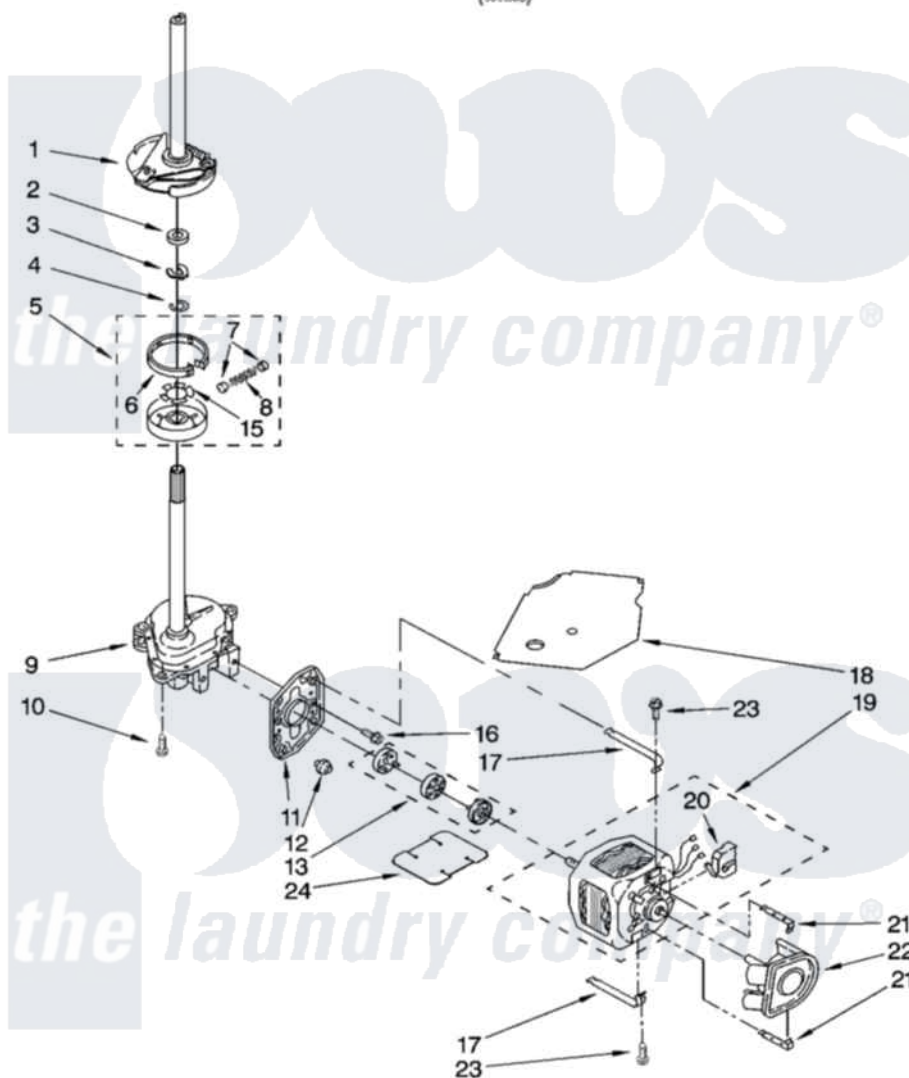

Whirlpool IJ47001 04 - BRAKE, CLUTCH, GEARCASE, MOTOR AND PUMP PARTS

BRAKE, CLUTCH, GEARCASE, MOTOR AND PUMP PARTS

For Model: IJ47001
(White)

8179563

7

Whirlpool [Residential Whirlpool IJ47001 Washer Parts](#) Parts Diagram 04 - BRAKE, CLUTCH, GEARCASE, MOTOR AND PUMP PARTS

[Click on the part number to view part](#)

Item	Original Part Number	Replaced By	Status	Part Description
1	388952	285792		Basketdrive
2	63292			Washer, Spin Tube Thrust
3	62697	W10080230		Ring, Spin Tube Support
4	63283	285353		Ring
5	3951311	285785		Clutch
6	3951308	285790		Lining
7	62646			Cap, Clutch Spring
8	3946792			Spring And Damper Assembly
9	3360630	3360629		Gearcase
10	3357334	3400516		Screw Anti-Rattle
11	62611			Plate, Motor Mount To Gearcase
12	62691			Grommet, Motor
13	3364003	285753A		Coupling
15	3355454			Clip, Main Drive

16	3400516		Screw Anti-Rattle
17	3349637	W10086010	Retainer, Motor
18	3362089		Shield, Tub To Motor
19	3352287		Motor, Main Drive
20	62850	8529896	Switch, Main Drive Motor
21	62700	8546127	Retainer, Pump
22	3363892		Pump, Complete
23	3387485	273556	Screw, 10-16 X 5/8
24	3946532		Shield, Motor