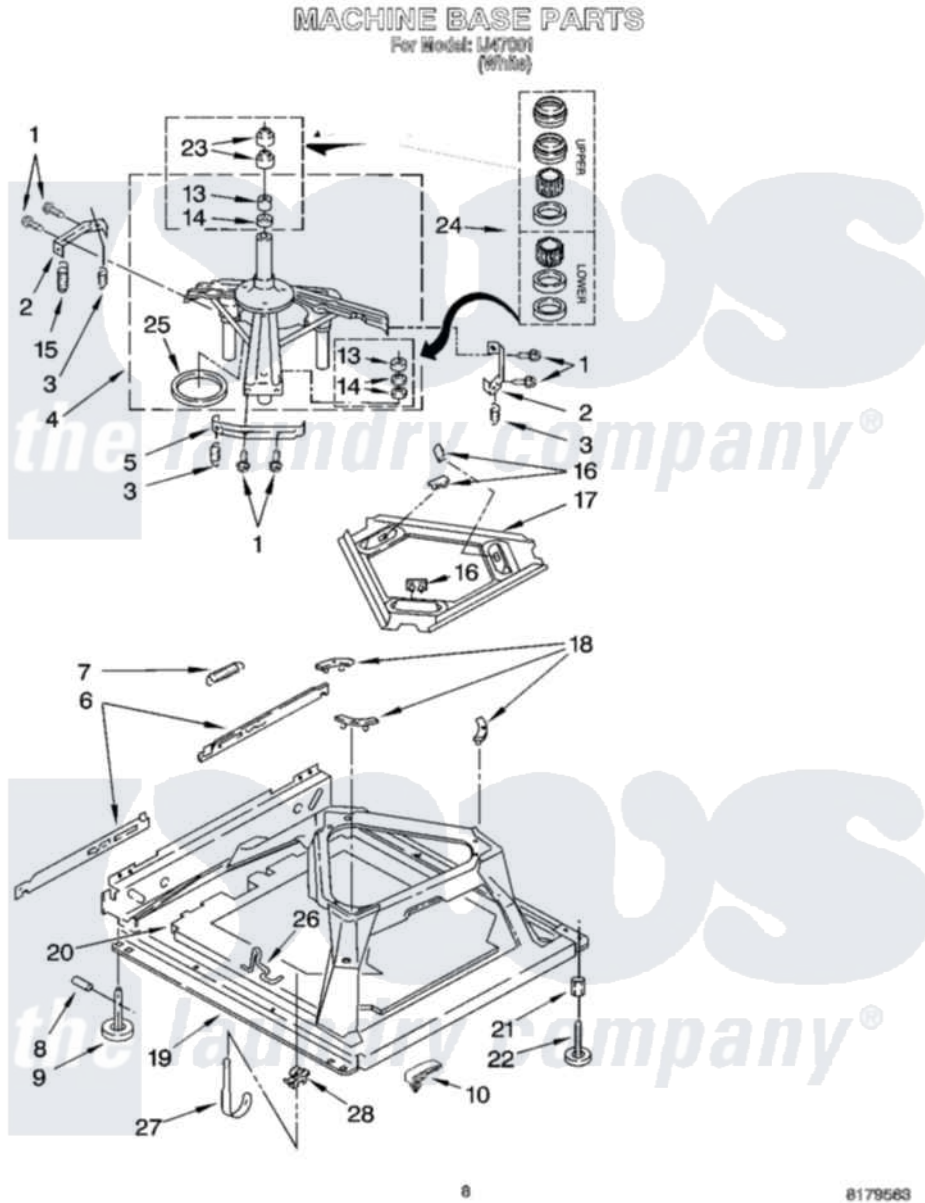

Whirlpool IJ47001 05 - MACHINE BASE PARTS

8

8179563

Whirlpool [Residential Whirlpool IJ47001 Washer Parts](#) Parts Diagram 05 - MACHINE BASE PARTS
Click on the part number to view part

Item	Original Part Number	Replaced By	Status	Part Description
1	3400076			Screw, Bracket Mounting
2	64067			Bracket, Spring Outer
3	63907			Spring, Suspension
4	3362087	280184		Support
5	64065			Bracket, Spring Outer
6	63466			Link, Leveling Mechanism
7	62597	8316845		Spring
8	62837			Pin, Knurled
9	62596	285244		Feet-Leveling
10	3976276		Not Available	Clip, Sound Board (2)
13	3347047	8546455		Bearing, Centerpost
14	357409	359449		Seal, Agitator Shaft
15	388492	W10250667		Spring, Counterweight
16	62568	285219		Pad
17	3946509			Plate, Suspension
18	3363660	285744		Pad

19	3946512	285771	Base
20	8283230	8544816	Absorber, Sound
21	3359452		Nut, Lock
22	389102	W10001130	Foot, Leveling
23	356934	8577376	Seal, Centerpost
24	285203		Centerpost Bearing Kit
25	63134		Ring, Sound Deadening
26	63806	W10145155	Retainer, Suspension Spring
27	3350281	Not Available	Hanger, Drain Hose
28	3350282		Clip-Snap In