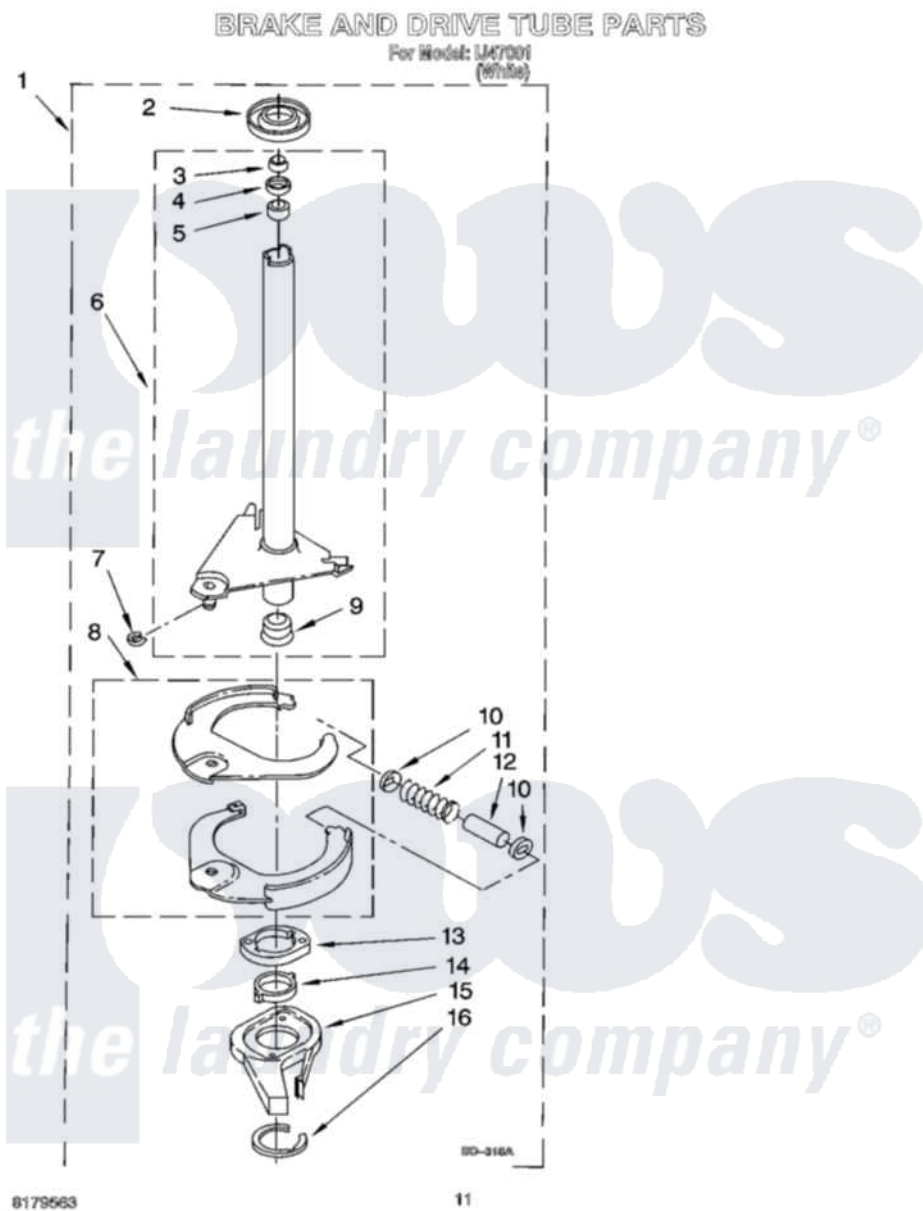

Whirlpool IJ47001 07 - BRAKE AND DRIVE TUBE PARTS

Whirlpool Residential Whirlpool IJ47001 Washer Parts Parts Diagram 07 - BRAKE AND DRIVE TUBE PARTS
 Click on the part number to view part

Item	Original Part Number	Replaced By	Status	Part Description
1	388952	285792		Basketdrive
2	62658			Ring, Thrust
3	91939			Seal, Shaft
4	356427			Seal, Spin Pinion
5	356937			Spacer, Drive Tube
6	64027	64208		Tube-Spin
7	64035	W10083190		Ring, Retaining
8	64232	285438		Shoe-Brake
9	62703	8546462		"T" Bearing, Spin Tube
10	62648	285658		Sleeve
11	387806		Not Available	Spring, Brake
12	62909	285658		Sleeve
13	63023	8546461		Cam, Brake Release
14	63022			Sleeve, Cam
15	64194	285790		Lining
16	90368	W10083200		Ring, Retaining