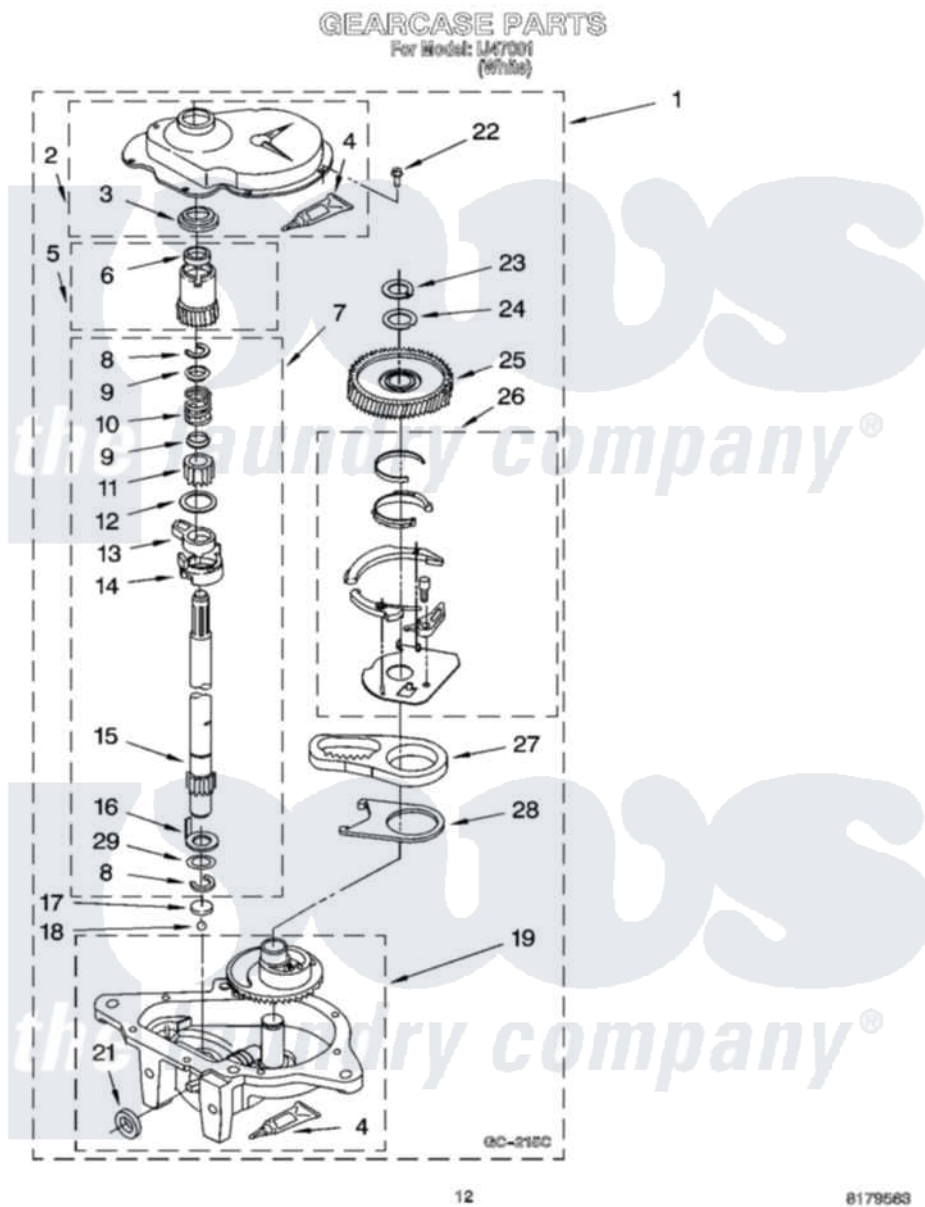

# Whirlpool IJ47001 08 - GEARCASE PARTS

Whirlpool Residential Whirlpool IJ47001 Washer Parts Parts Diagram 08 - GEARCASE PARTS  
Click on the part number to view part

Item	Original Part Number	Replaced By	Status	Part Description
1	3360630	<a href="#">3360629</a>		Gearcase
2	<a href="#">285202</a>			Cover, Gearcase
3	<a href="#">3349985</a>			Seal, Gearcase Cover
4	<a href="#">285195</a>			Sealer Sealer, Gasket
5	63320	<a href="#">285362</a>		Gear and Pinion
6	<a href="#">356427</a>			Seal, Spin Pinion
7	<a href="#">389387</a>			Shaft, Agitator
8	90369		Not Available	Ring, Retaining (2)
9	<a href="#">62677</a>			Retainer, Spring
10	<a href="#">62676</a>			Spring, Agitator
11	63273	<a href="#">285509</a>		Shaft, Agitator
12	<a href="#">62619</a>			Washer, Agitator Gear
13	62580	<a href="#">285206</a>		Cam-Agitator
14	62581	<a href="#">285206</a>		Cam-Agitator
15	<a href="#">285509</a>			Shaft, Agitator
16	<a href="#">62618</a>			Washer, Cam Thrust

17	16018	<a href="#">285205</a>	Bearing
18	85529	<a href="#">285205</a>	Bearing
19	389230	<a href="#">285515</a>	Gearcase
21	<a href="#">285352</a>		Seal Kit, Thrust Plug
22	<a href="#">3351614</a>		Screw, Gearcase Cover Mounting
23	3362552	<a href="#">285765</a>	Ring-Retr
24	285735	<a href="#">285766</a>	Washer Kit, Thrust
25	62570	<a href="#">285362</a>	Gear and Pinon
26	388253	<a href="#">999516</a>	Shelf-Glas
27	3349296	<a href="#">8546456</a>	Rack, Connecting
28	<a href="#">62621</a>		Actuator, Shift
29	<a href="#">388815</a>		Washer, Intermediate 1 3976263 Miscellaneous Parts Bag 2 3976300 Washer, Inlet Hose 3 3366913 Clamp, Hose