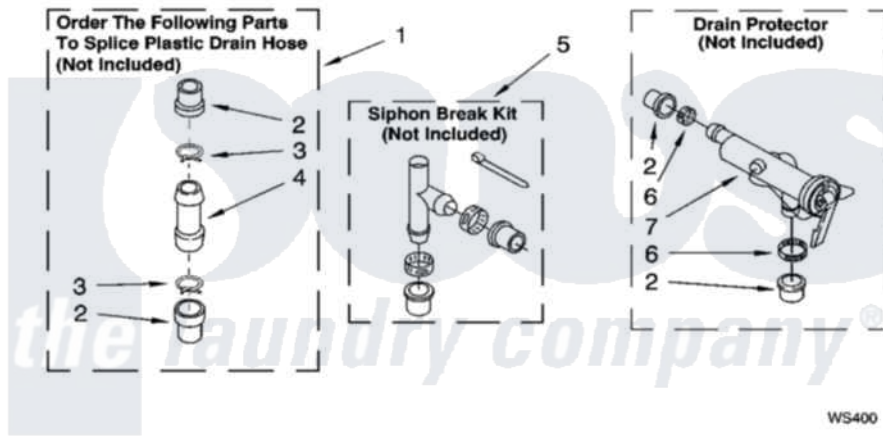

Whirlpool IJ47001 09 - WATER SYSTEM PARTS

WATER SYSTEM PARTS

For Model: IJ47001
(White)

8179563

13

Whirlpool [Residential Whirlpool IJ47001 Washer Parts](#) Parts Diagram 09 - WATER SYSTEM PARTS
Click on the part number to view part

Item	Original Part Number	Replaced By	Status	Part Description
1	285442			Water System Parts
2	285321			Water System Parts
3	370447	285655		Clamp, Hose
4	16272			Connector, Straight
5	285320			Water System Parts
6	65349	285655		Clamp, Hose
7	367031			Water System Parts