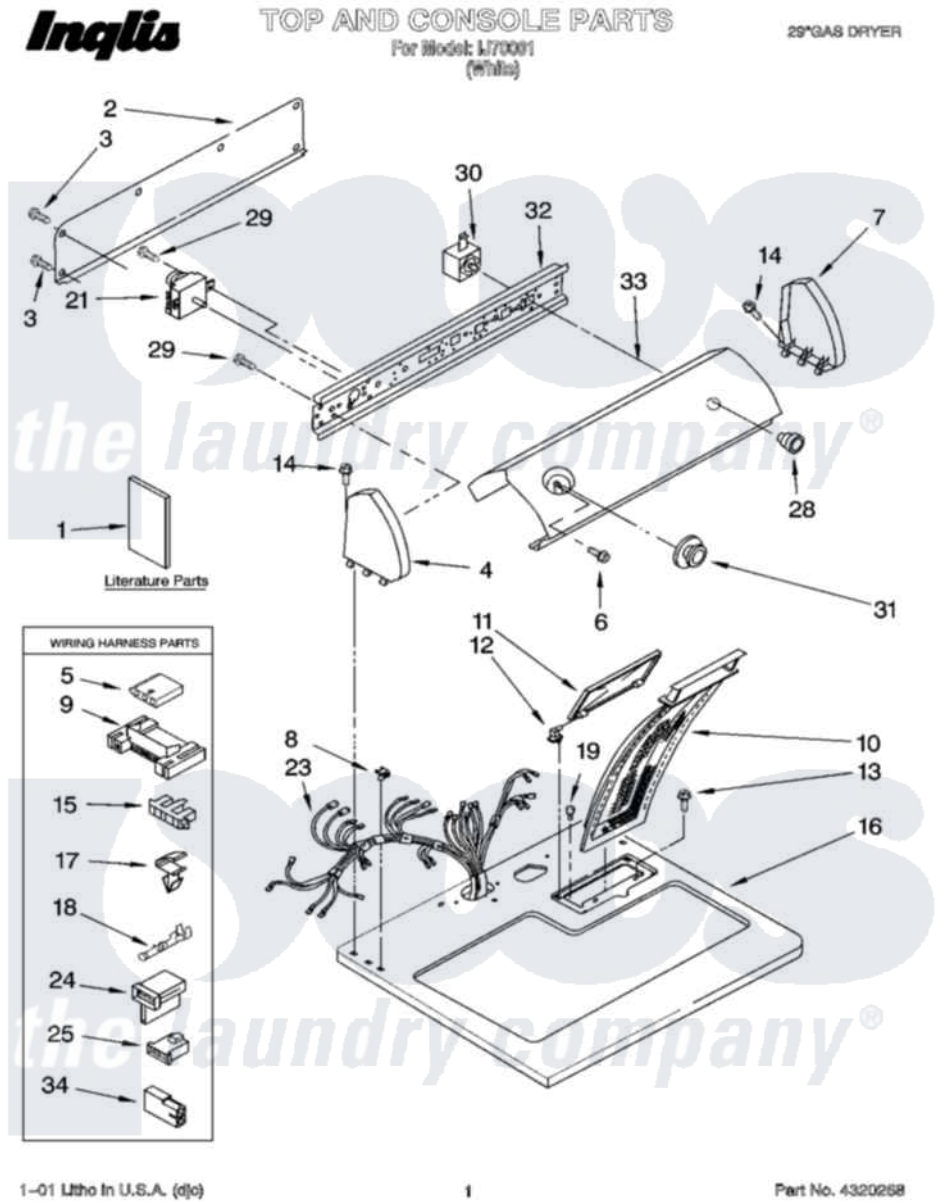

Whirlpool IJ70001 01 - TOP AND CONSOLE PARTS

Whirlpool [Residential Whirlpool IJ70001 Dryer Parts](#) Parts Diagram 01 - TOP AND CONSOLE PARTS
Click on the part number to view part

Item	Original Part Number	Replaced By	Status	Part Description
1	LIT8314836		Not Available	Literature Parts (Use & Care Guide)
"	LIT3978907		Not Available	Instructions, Installation
"	LIT3406684		Not Available	Literature Parts (Label, Wiring Diagram)
2	8274261			Do-It-Yourself Repair Manuals
3	693995			Screw, Hex Head
4	8271365	279962		Endcap
5	3936144			Do-It-Yourself Repair Manuals
6	3400859			Screw, Grounding
7	8271359	279962		Endcap
8	357213			Nut, Push-In
9	3395683			Receptacle, Multi-Terminal
10	339392			Screen, Lint
11	8283378			Cover, Lint Screen
12	3978605	W10044470		Hinge, RH
"	3978606			Hinge, Lint Lid

13	688983	487240	Screw, For Mtg. Service Capacitor
14	388326		Screw, 8-18 X 1.25
15	3397269		Connector, Timer
16	8271390	8521918	Top
17	3394427		Clip-Harness
18	94614		Terminal
19	297535	17258	Bumper
21	3976584		Timer Assembly
23	3394291		Harness, Wiring
24	3403499		Connector, 2-Postion
25	3403498		Connector, 3-Position
28	8271341	3957804	Knob, Push-To-Start
29	3390646	W10139210	Screw, 8-18 X 5/16
30	3977456		Switch, Push-To-Start
31	8312687	3957754	Timer Knob Assembly
32	8271418		Bracket, Control
33	3977840	Not Available	Panel, Control
34	717252		Receptacle, Terminal