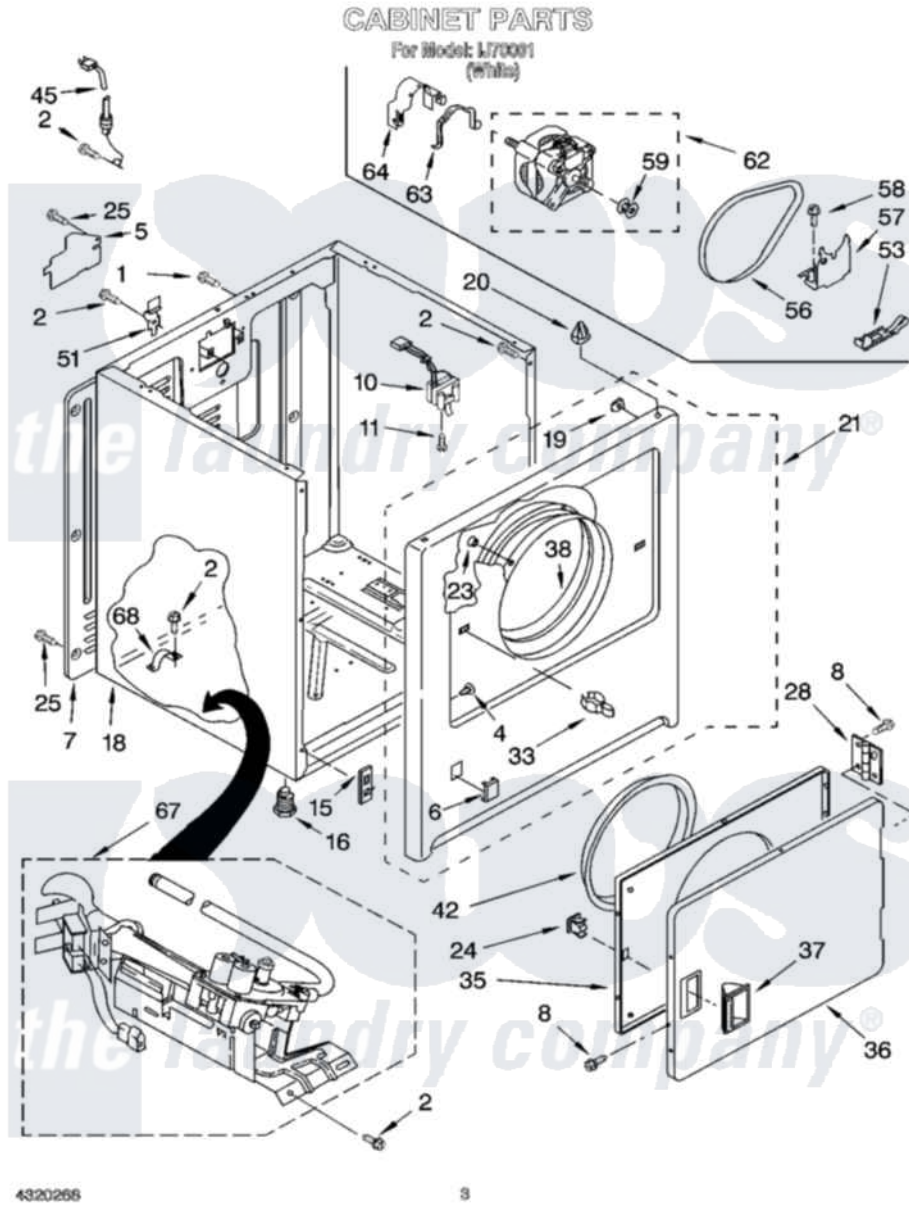

Whirlpool IJ70001 02 - CABINET PARTS

Whirlpool [Residential Whirlpool IJ70001 Dryer Parts](#) Parts Diagram 02 - CABINET PARTS
Click on the part number to view part

Item	Original Part Number	Replaced By	Status	Part Description
1	697776	4331106		Screw, No.10-32 X 7/16
2	343641	681414		Screw, 10AB X 1/2
4	3404413			Plug, Hinge Hole
5	3396795			Cover, Terminal Block
6	3394975			Plug, Front Panel
7	3396807	280040		Panel-Rear
8	342055	488627		Screw
10	3406104	3406105		Door Switch Assembly
11	697773	3395530		Screw
15	3394083			Clip, Front Panel
16	3392100	49621		Feet-Leveling
"	279810			Foot-Optional
18	3399580			Cabinet Assembly
19	98234			Clip, U-Bend
20	690363	18776		Lock, Front Top
21	3403574	279846		Panel

23	685203	279220	Clip
24	690081	279570	Latch
25	693995		Screw, Hex Head
28	3405514	W10362431	Hinge And Pin Assembly
33	696144	279570	Latch
35	3403371		Door, Inner
36	3403361		Door Front
37	3405184		Handle, Door
38	349464	279264	Air Channel Box
42	3405245		5/16-18 X 3/4
45	344020	3401402	Cord, Power
51	238088	8066217	Hinge, Top
53	3394332	691366	Idler And Pulley Assembly
56	8066065	341241	Belt
57	348780		Base, Motor
58	3400500		Bolt, 3405245 5/16-18 X 3/4
59	3394341	W10299847	Pulley-Motor
62	3976707	279827	Motor-Drve
63	660658		Clamp, Motor Mounting 343481 685441
64	3404162		Clamp, Motor
67	8318272	W10465748	Burner-Gas
68	341029		Clamp, Pipe Door Spring