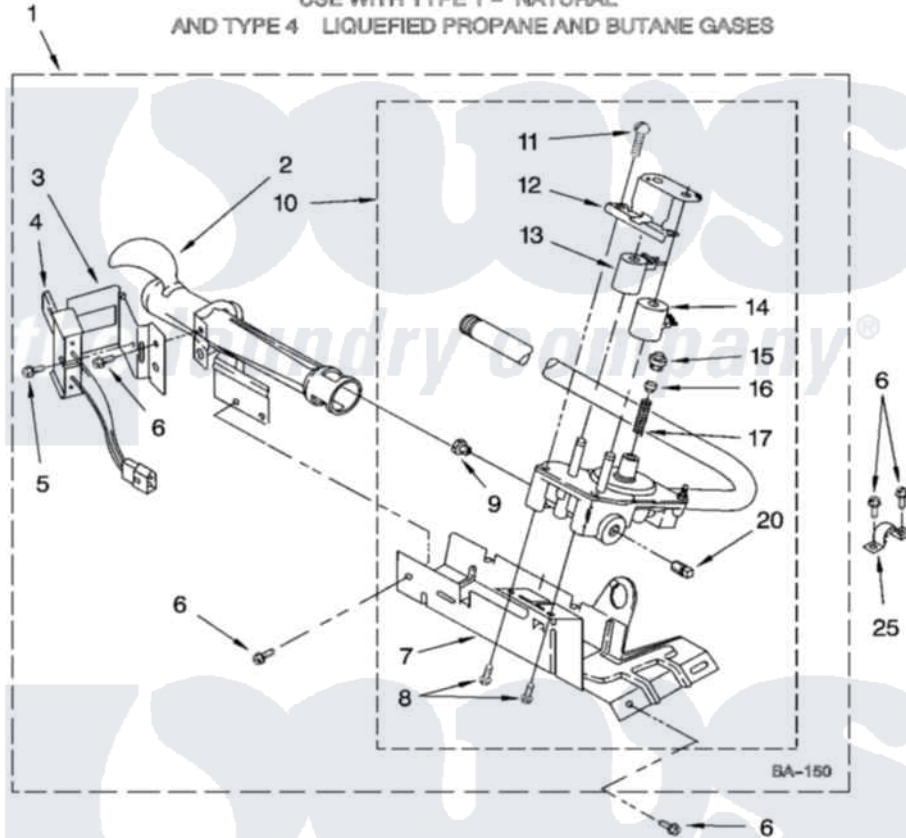

Whirlpool IJ70001 03 - 8318272 BURNER ASSEMBLY

8318272 BURNER ASSEMBLY

For Model: IJ70001
(White)

USE WITH TYPE 1 - NATURAL
AND TYPE 4 LIQUEFIED PROPANE AND BUTANE GASES

4320266

5

Whirlpool [Residential Whirlpool IJ70001 Dryer Parts](#) Parts Diagram 03 - 8318272 BURNER ASSEMBLY
Click on the part number to view part

Item	Original Part Number	Replaced By	Status	Part Description
1	8318272	W10465748		Burner-Gas
2	688617	693140		Burner
3	694298			Bracket, Ignitor
4	686590	279311		Ignitor
5	3393909			Screw, 8-32 X 7/8
6	343641	681414		Screw, 10AB X 1/2
7	693986			Base, Burner
8	3387057			Screw, 10-16 X 1/2 Orifice, Burner
9	234826			Orifice, Burner Type 1
"	229742			Orifice, Burner
"	234868			Orifice, Burner
10	8318277	W10337269		Valve-Gas
11	694421			Screw, Bracket Mounting
12	694538			Bracket, Shunt
13	694540			Coil, 60 Hz
14	694539			Coil, 60 Hz