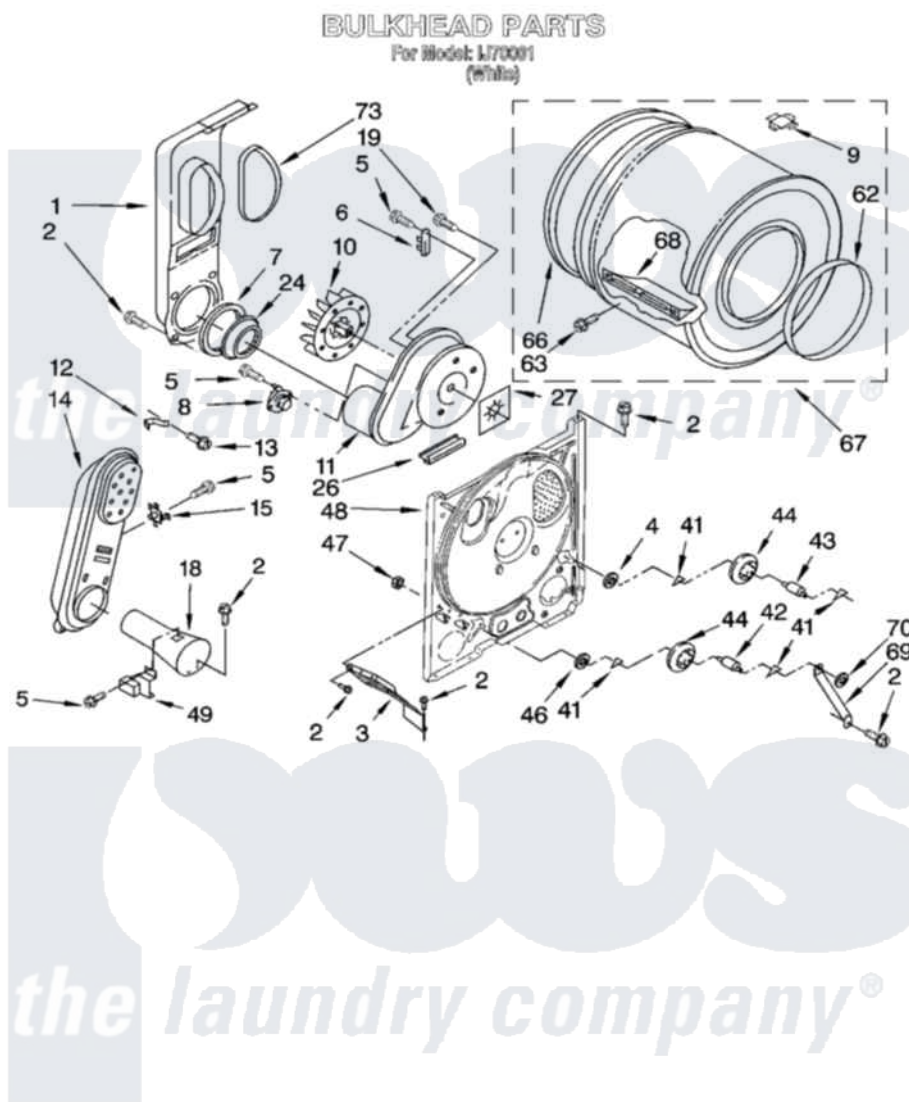

Whirlpool IJ70001 04 - BULKHEAD PARTS, OPTIONAL PARTS (NOT INCLUDED)

4320266

7

Whirlpool [Residential Whirlpool IJ70001 Dryer Parts](#) Parts Diagram 04 - BULKHEAD PARTS, OPTIONAL PARTS (NOT INCLUDED)

[Click on the part number to view part](#)

Item	Original Part Number	Replaced By	Status	Part Description
1	694283	279505		Chute
2	343641	681414		Screw, 10AB X 1/2
3	3406022			Bracket, Bulkhead
4	3388703			Washer, Support
5	90767			Screw, 8A X 3/8 HeX Washer Head Tapping
6	3392519			Thermal Limiter
7	347139			Seal, Lint Chute
8	3387134			Thermostat, Internal-Bias
9	8066086			Plug, Drum Hole
10	694089			Wheel, Blower
11	3405016	8577230		Housing, Blower
12	3398161			CLIP
13	489463			Screw, 8-18 X 1/16
14	3394343	279980		Box