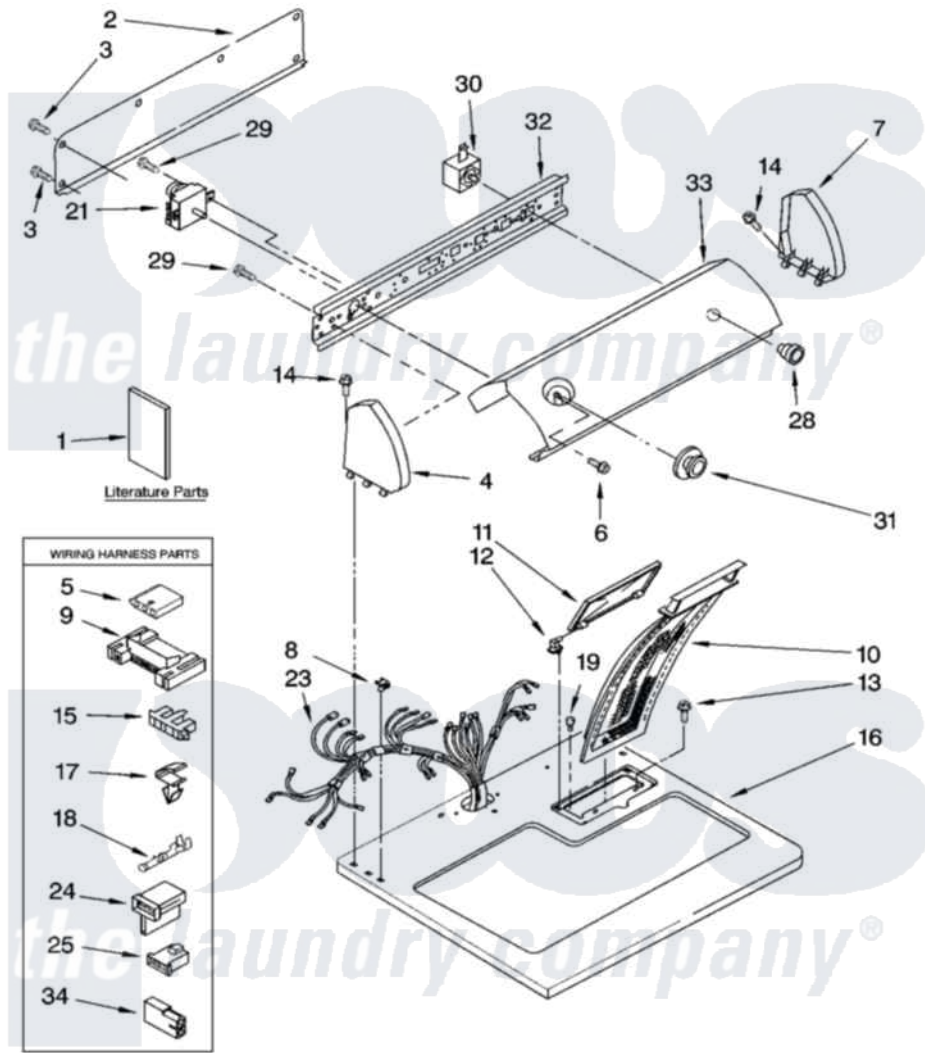

Whirlpool IJ70002 01 - TOP AND CONSOLE PARTS

Inglis

TOP AND CONSOLE PARTS

For Model: IJ70002
(Designer White)

29" GAS DRYER

10-02 Litho in U.S.A. (djc)

1

Part No. 8179711

Whirlpool Residential Whirlpool IJ70002 Dryer Parts Parts Diagram 01 - TOP AND CONSOLE PARTS

Click on the part number to view part

Item	Original Part Number	Replaced By	Status	Part Description
1	LIT8314836		Not Available	Literature Parts (Use & Care Guide)
"	LIT3978907		Not Available	Instructions, Installation
"	LIT8528189		Not Available	Literature Parts (Label, Wiring Diagram)
"	BLANK		Not Available	Following May Be Purchased DO-IT-YOURSELF REPAIR MANUALS
"	677818		Not Available	Manual, Do-It- Yourself Repair (Dryer)
2	8274261			Do-It-Yourself Repair Manuals
3	693995			Screw, Hex Head
4	8271365	279962		Endcap
5	3936144			Do-It-Yourself Repair Manuals
6	3400859			Screw, Grounding
7	8271359	279962		Endcap
8	357213			Nut, Push-In
9	3395683			Receptacle, Multi-Terminal

10	339392		Screen, Lint
11	8283378		Cover, Lint Screen
12	3978605	W10044470	Hinge, RH
"	3978606		Hinge, Lint Lid
13	688983	487240	Screw, For Mtg. Service Capacitor
14	388326		Screw, 8-18 X 1.25
15	3397269		Connector, Timer
16	8271390	8521918	Top
17	3394427		Clip-Harness
18	94614		Terminal
19	297535	17258	Bumper
21	3976584		Timer Assembly
23	8299876		Harness, Wiring
24	3403499		Connector, 2-Postion
25	3403498		Connector, 3-Position
28	8271341	3957804	Knob, Push-To-Start
29	3390646	W10139210	Screw, 8-18 X 5/16
30	3977456		Switch, Push-To-Start
31	8312687	3957754	Timer Knob Assembly
32	8271418		Bracket, Control
33	3977840	Not Available	Panel, Control
34	717252		Receptacle, Terminal
"	BLANK	Not Available	ACCESSORY PARTS
"	279948	4392065	Kit, Dryer Repair
"	346764		Kit, Hold Down
"	689790		Dry Rack
"	72017		Paint, Touch-Up
"	350930		Paint, Pressurized Spray B
"	350938		Paint, Pressurized Spray B
"	799344		Paint, Touch-Up)