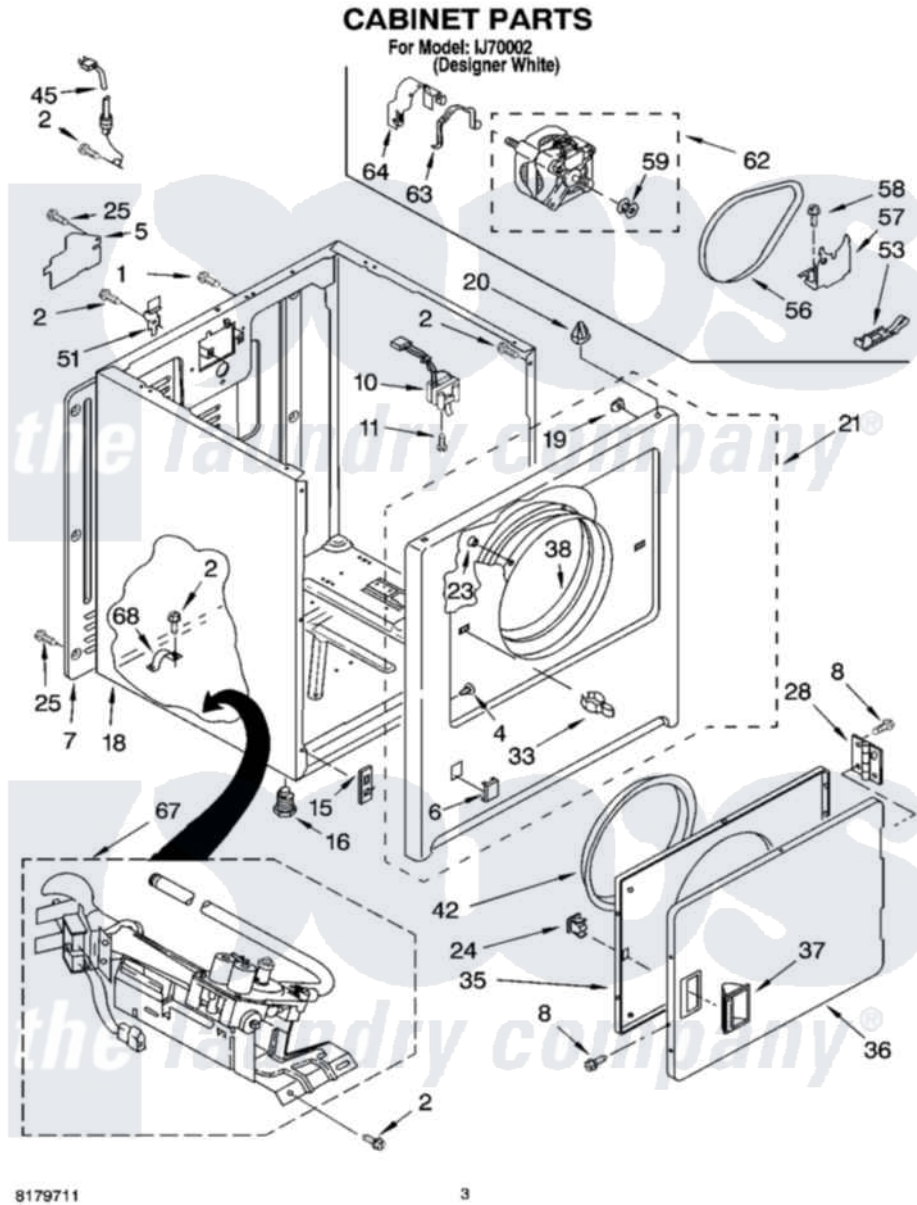

Whirlpool IJ70002 02 - CABINET PARTS

8179711

3

Whirlpool [Residential Whirlpool IJ70002 Dryer Parts](#) Parts Diagram 02 - CABINET PARTS
Click on the part number to view part

Item	Original Part Number	Replaced By	Status	Part Description
1	697776	4331106		Screw, No.10-32 X 7/16
2	343641	681414		Screw, 10AB X 1/2
4	3404413			Plug, Hinge Hole
5	3396795			Cover, Terminal Block
6	3394975			Plug, Front Panel
7	3396807	280040		Panel-Rear
8	342055	488627		Screw
10	3406104	3406105		Door Switch Assembly
11	697773	3395530		Screw
15	3394083			Clip, Front Panel
16	3392100	49621		Feet-Leveling
"	279810			Foot-Optional
18	8530603	8533643		Cabinet
19	98234			Clip, U-Bend
20	690363	18776		Lock, Front Top
21	3403574	279846		Panel

23	685203	279220	Clip
24	690081	279570	Latch
25	693995		Screw, Hex Head
28	3405514	W10362431	Hinge And Pin Assembly
33	696144	279570	Latch
35	3403371		Door, Inner
36	3403361		Door Front
37	3405184		Handle, Door
38	8066124	279264	Air Channel Box
42	3405245		5/16-18 X 3/4
45	344020	3401402	Cord, Power
51	238088	8066217	Hinge, Top
53	3394332	691366	Idler And Pulley Assembly
56	8066065	341241	Belt
57	348780		Base, Motor
58	3400500		Bolt, 3405245 5/16-18 X 3/4
59	3394341	W10299847	Pulley-Motor
62	3976707	279827	Motor-Drve
63	660658		Clamp, Motor Mounting 343481 685441
64	3404162		Clamp, Motor
67	8318272	W10465748	Burner-Gas
68	341029		Clamp, Pipe Door Spring