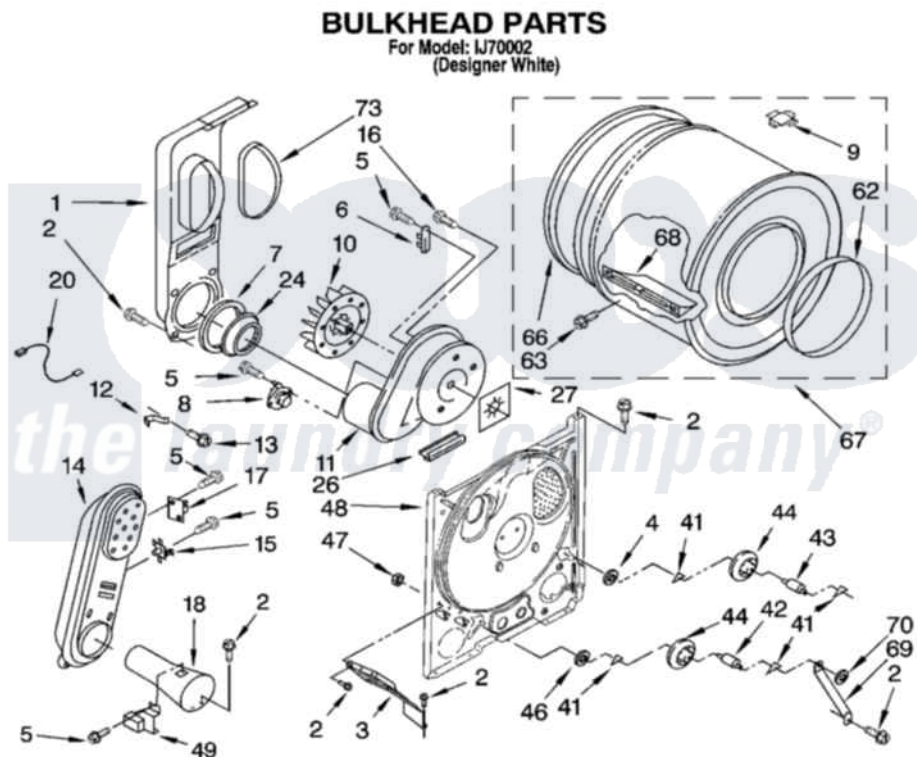

# Whirlpool IJ70002 04 - BULKHEAD PARTS

8179711

7

Whirlpool [Residential Whirlpool IJ70002 Dryer Parts](#) Parts Diagram 04 - BULKHEAD PARTS  
 Click on the part number to view part

Item	Original Part Number	Replaced By	Status	Part Description
1	694283	<a href="#">279505</a>		Chute
2	343641	<a href="#">681414</a>		Screw, 10AB X 1/2
3	<a href="#">3406022</a>			Bracket, Bulkhead
4	<a href="#">3388703</a>			Washer, Support
5	<a href="#">90767</a>			Screw, 8A X 3/8 HeX Washer Head Tapping
6	<a href="#">3392519</a>			Thermal Limiter
7	<a href="#">347139</a>			Seal, Lint Chute
8	<a href="#">3387134</a>			Thermostat, Internal-Bias
9	<a href="#">8066086</a>			Plug, Drum Hole
10	<a href="#">694089</a>			Wheel, Blower
11	3405016	<a href="#">8577230</a>		Housing, Blower
12	3398161			CLIP
13	<a href="#">489463</a>			Screw, 8-18 X 1/16
14	8530285	<a href="#">279980</a>		Box
15	<a href="#">3403140</a>			Thermostat, High-Limit 205F
16	3390647	<a href="#">488729</a>		Screw