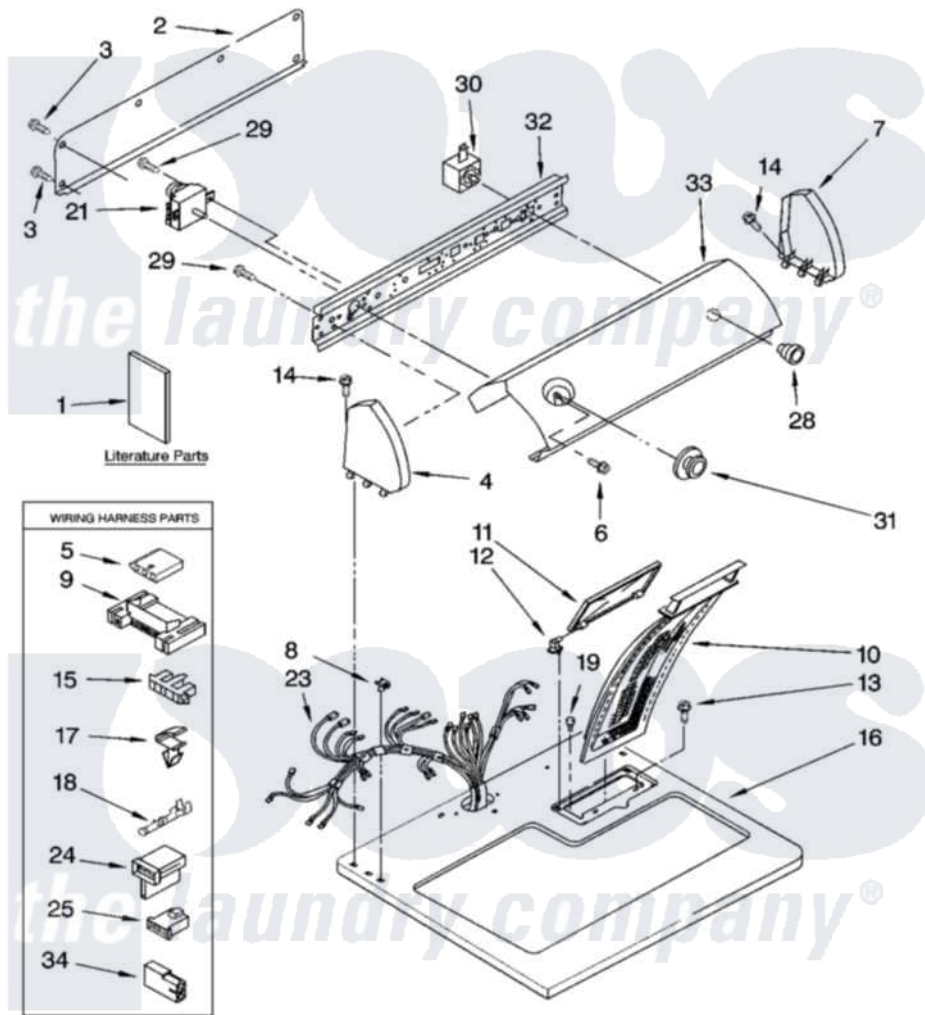

# Whirlpool IJ70003 01 - TOP AND CONSOLE PARTS

## TOP AND CONSOLE PARTS

For Model: IJ70003  
(Designer White)

29" GAS DRYER

03-04 Litho in U.S.A. (djc)

1

Part No. 8180253

[Whirlpool Residential Whirlpool IJ70003 Dryer Parts](#) Parts Diagram 01 - TOP AND CONSOLE PARTS

[Click on the part number to view part](#)

Item	Original Part Number	Replaced By	Status	Part Description
1	LIT8314836		Not Available	Literature Parts (Use & Care Guide)
"	LIT3978907		Not Available	Instructions, Installation
"	LIT8528189		Not Available	Literature Parts (Label, Wiring Diagram)
"	BLANK		Not Available	Following May Be Purchased DO-IT-YOURSELF REPAIR MANUALS
"	677818		Not Available	Manual, Do-It- Yourself Repair (Dryer)
2	<a href="#">8274261</a>			Do-It-Yourself Repair Manuals
3	<a href="#">693995</a>			Screw, Hex Head
4	8271365	<a href="#">279962</a>		Endcap
5	<a href="#">3936144</a>			Do-It-Yourself Repair Manuals
6	<a href="#">3400859</a>			Screw, Grounding
7	8271359	<a href="#">279962</a>		Endcap
8	<a href="#">357213</a>			Nut, Push-In
9	<a href="#">3395683</a>			Receptacle, Multi-Terminal