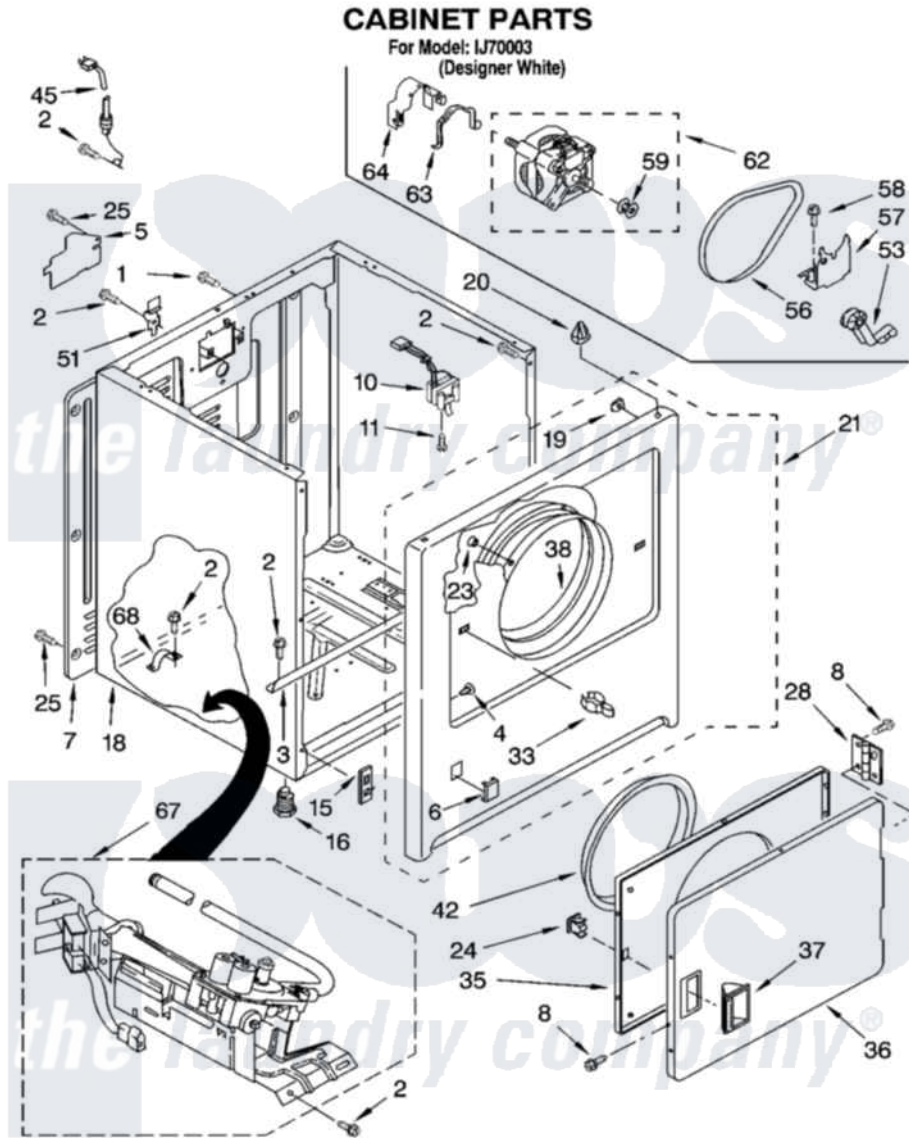

# Whirlpool IJ70003 02 - CABINET PARTS

8180253

3

Whirlpool [Residential Whirlpool IJ70003 Dryer Parts](#) Parts Diagram 02 - CABINET PARTS  
Click on the part number to view part

Item	Original Part Number	Replaced By	Status	Part Description
1	697776	<a href="#">4331106</a>		Screw, No.10-32 X 7/16
2	343641	<a href="#">681414</a>		Screw, 10AB X 1/2
3	<a href="#">8541400</a>			Bracket, Cabinet
4	<a href="#">3404413</a>			Plug, Hinge Hole
5	<a href="#">3396795</a>			Cover, Terminal Block
6	<a href="#">3394975</a>			Plug, Front Panel
7	3396807	<a href="#">280040</a>		Panel-Rear
8	342055	<a href="#">488627</a>		Screw
10	3406104	<a href="#">3406105</a>		Door Switch Assembly
11	697773	<a href="#">3395530</a>		Screw
15	<a href="#">3394083</a>			Clip, Front Panel
16	3392100	<a href="#">49621</a>		Feet-Leveling
"	<a href="#">279810</a>			Foot-Optional
18	8530603	<a href="#">8533643</a>		Cabinet
19	<a href="#">98234</a>			Clip, U-Bend
20	690363	<a href="#">18776</a>		Lock, Front Top