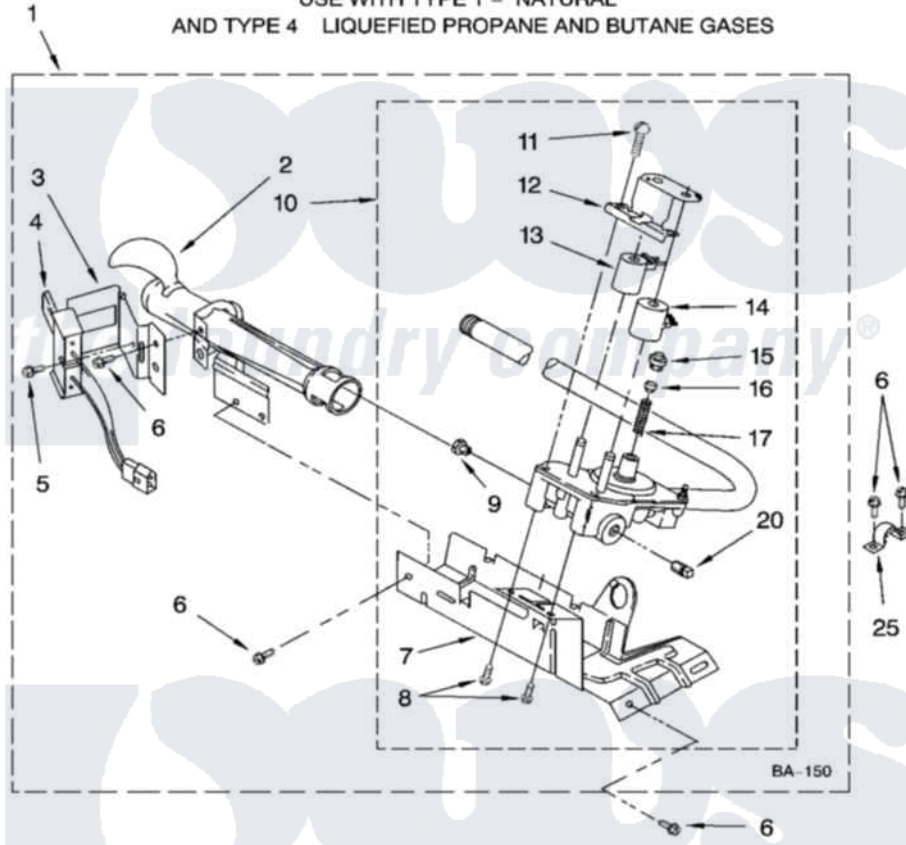

Whirlpool IJ70003 03 - 8318272 BURNER ASSEMBLY

8318272 BURNER ASSEMBLY

For Model: IJ70003
(Designer White)

USE WITH TYPE 1 - NATURAL
AND TYPE 4 LIQUEFIED PROPANE AND BUTANE GASES

8180253

5

Whirlpool [Residential Whirlpool IJ70003 Dryer Parts](#) Parts Diagram 03 - 8318272 BURNER ASSEMBLY
Click on the part number to view part

Item	Original Part Number	Replaced By	Status	Part Description
1	8318272	W10465748		Burner-Gas
2	688617	693140		Burner
3	694298			Bracket, Ignitor
4	686590	279311		Ignitor
5	3393909			Screw, 8-32 X 7/8
6	343641	681414		Screw, 10AB X 1/2
7	693986			Base, Burner
8	3387057			Screw, 10-16 X 1/2 Orifice, Burner
9	234826			Orifice, Burner Type 1
"	229742			Orifice, Burner
"	234868			Orifice, Burner
10	8318277	W10337269		Valve-Gas
11	694421			Screw, Bracket Mounting
12	694538			Bracket, Shunt
13	694540			Coil, 60 Hz
14	694539			Coil, 60 Hz

15	694424		Leak, Limiter
16	694423		Screw, Regulator Adjustment
17	694422		Spring, Regulator
20	239822	W10295523	Plug, Pipe
25	341029		Clamp, Pipe Door Spring
"	BLANK	Not Available	Following Parts Not Illustrated
"	694572	49572A	Conversion Kit To Type L.p.g.f