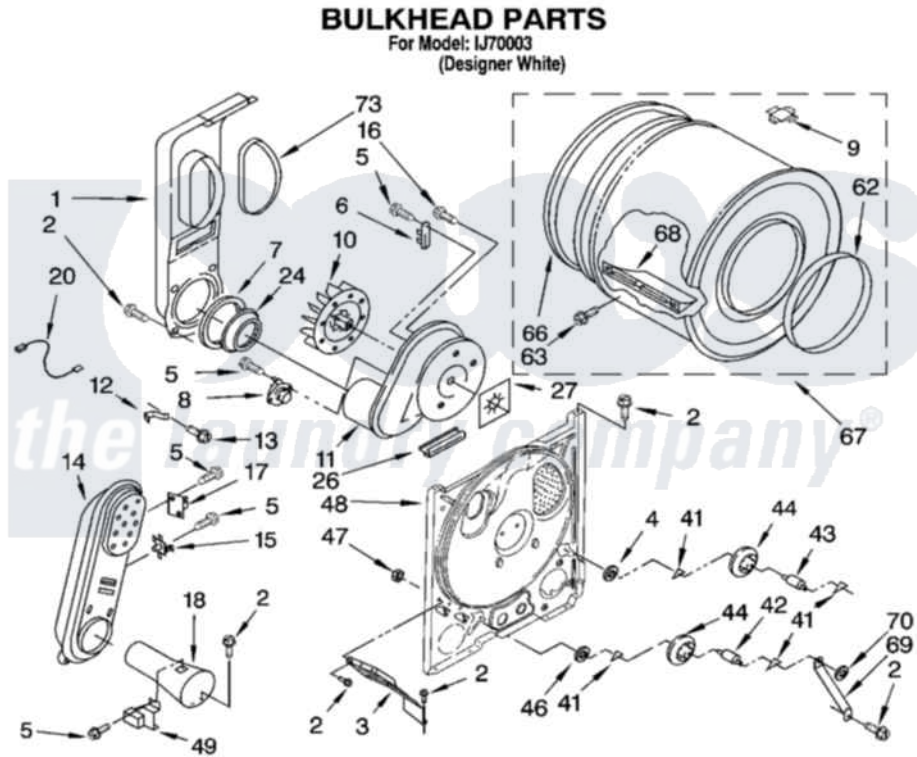

Whirlpool IJ70003 04 - BULKHEAD PARTS

8180253

7

Whirlpool [Residential Whirlpool IJ70003 Dryer Parts](#) Parts Diagram 04 - BULKHEAD PARTS
Click on the part number to view part

Item	Original Part Number	Replaced By	Status	Part Description
1	694283	279505		Chute
2	343641	681414		Screw, 10AB X 1/2
3	3406022			Bracket, Bulkhead
4	3388703			Washer, Support
5	90767			Screw, 8A X 3/8 HeX Washer Head Tapping
6	3392519			Thermal Limiter
7	347139			Seal, Lint Chute
8	3387134			Thermostat, Internal-Bias
9	8066086			Plug, Drum Hole
10	694089			Wheel, Blower
11	8557384	8577230		Housing, Blower
12	3398161			CLIP
13	489463			Screw, 8-18 X 1/16
14	8530285	279980		Box
15	3403140			Thermostat, High-Limit 205F
16	3390647	488729		Screw

17	280010		Kit, Thermal Cut-Off
18	8066048		Funnel, Burner
20	3401707		Jumper, Tco-High Limit
24	696302		Shield, Exhaust
26	3392247	686889	Pad
27	3394196		Seal, Blower Shaft
41	690997		Washer, Thrust
42	3399506	W10359270	Shaft, Drum Roller Threads
43	3399507	W10359269	Shaft, Drum Roller Threads
44	3397588	349241T	Support
46	348197		Washer, Support
47	3359452		Nut, Lock
48	8529955	279793	Bulkhead
49	338906		Radiant, Sensor
62	3394509		Ring, Bearing
63	97787	W10109200	Screw, Baffle Mounting
66	8066085	239087	Seal
67	3396777	697760	Drum
68	342847		Baffle, Drum
69	3976435		Bracket, Support
70	90296		Nut, Push On
73	339956		Seal, Air Duct To Bulkhead