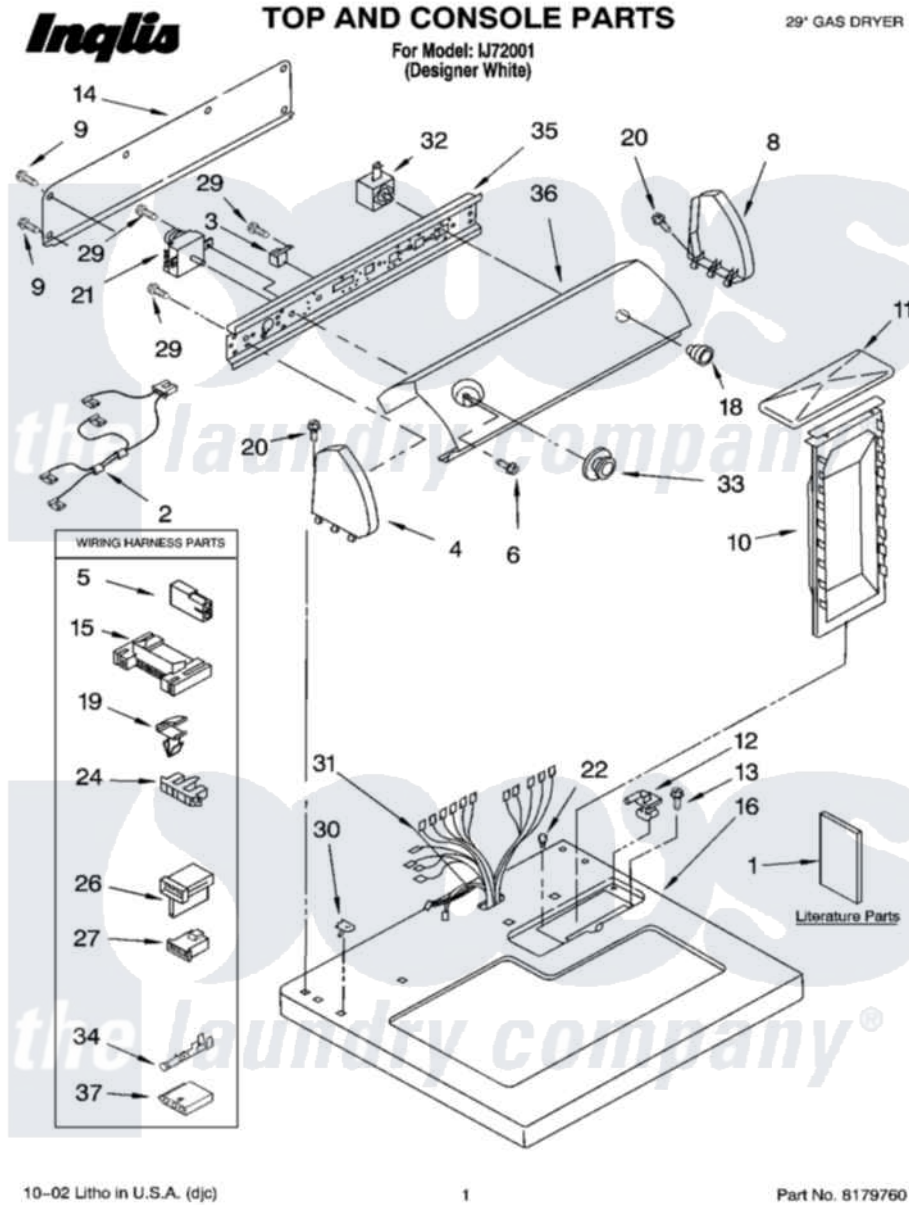

Whirlpool IJ72001 01 - TOP AND CONSOLE PARTS

10-02 Litho in U.S.A. (djc)

1

Part No. 8179760

Whirlpool [Residential Whirlpool IJ72001 Dryer Parts](#) Parts Diagram 01 - TOP AND CONSOLE PARTS
 Click on the part number to view part

Item	Original Part Number	Replaced By	Status	Part Description
1	LIT3978907		Not Available	Instructions, Installation
"	LIT8314836		Not Available	Literature Parts (Use & Care Guide)
"	LIT8528189		Not Available	Literature Parts (Label, Wiring Diagram)
"	BLANK		Not Available	Following May Be Purchased DO-IT-YOURSELF REPAIR MANUALS
"	677818		Not Available	Manual, Do-It- Yourself Repair (Dryer)
2	3397692			Jumper, Wire
3	694419			Mini-Buzzer
4	8271365	279962		Endcap
5	717252			Receptacle, Terminal
6	3400859			Screw, Grounding
8	8271359	279962		Endcap
9	693995			Screw, Hex Head
10	349639			HANdle And Lint Screen Assembly

11	8283378		Cover, Lint Screen
12	3978605	W10044470	Hinge, RH
"	3978606		Hinge, Lint Lid
13	688983	487240	Screw, For Mtg. Service Capacitor
14	8274261		Do-It-Yourself Repair Manuals
15	3395683		Receptacle, Multi-Terminal
16	8271390	8521918	Top
18	8271339	3957799	Knob, Control
19	3394427		Clip-Harness
20	388326		Screw, 8-18 X 1.25
21	3976584		Timer Assembly
22	297535	17258	Bumper
24	3397269		Connector, Timer
26	3403499		Connector, 2-Position
27	3403498		Connector, 3-Position
29	3390646	W10139210	Screw, 8-18 X 5/16
30	357213		Nut, Push-In
31	8299877		Harness, Wiring
32	3395384	3395385	Switch-Pts
33	8312687	3957754	Timer Knob Assembly
34	94614		Terminal
35	8271418		Bracket, Control
36	3977841	Not Available	Panel, Control
37	3936144		Do-It-Yourself Repair Manuals
"	BLANK	Not Available	ACCESSORY PARTS
"	279948	4392065	Kit, Dryer Repair
"	346764		Kit, Hold Down
"	3404351		Accessory Parts
"	72017		Paint, Touch-Up
"	350930		Paint, Pressurized Spray B
"	350938		Paint, Pressurized Spray B
"	799344		Paint, Touch-Up)