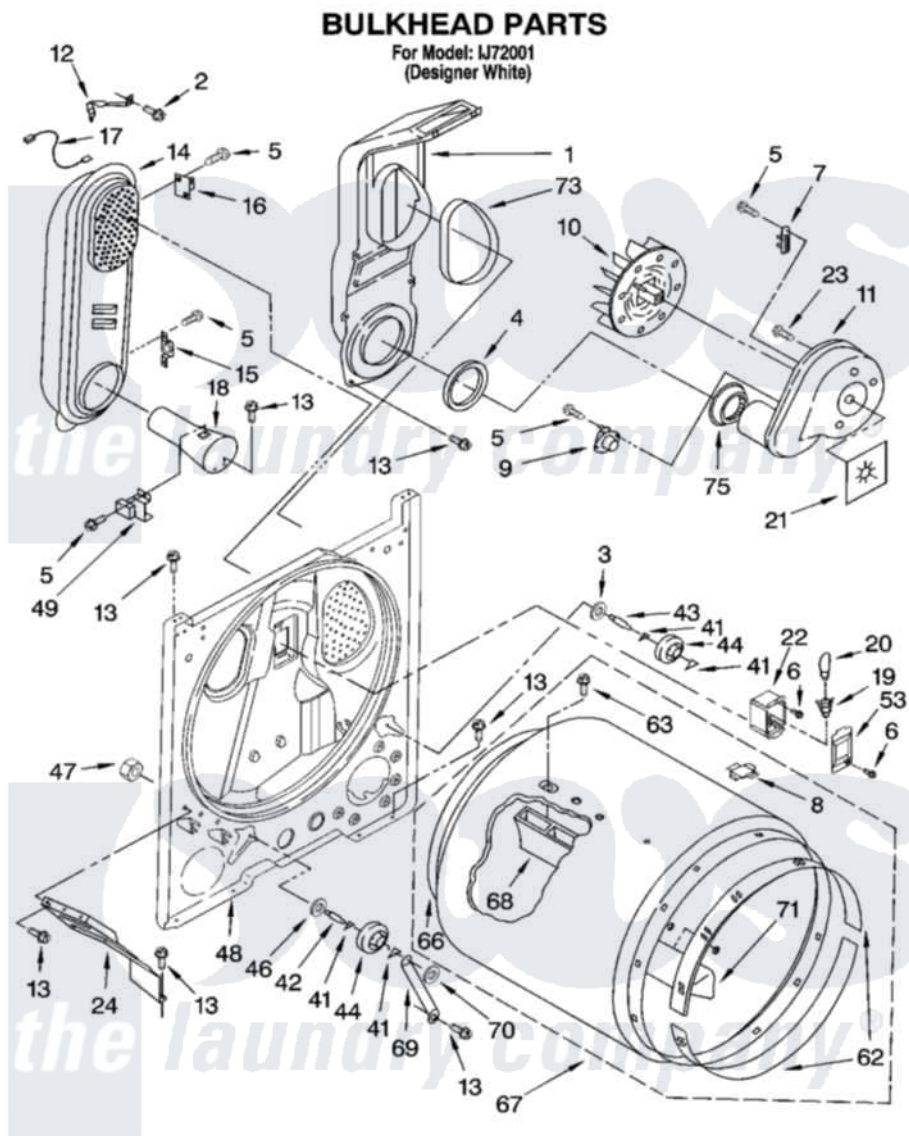

Whirlpool IJ72001 03 - BULKHEAD PARTS

8179760

5

Whirlpool [Residential Whirlpool IJ72001 Dryer Parts](#) Parts Diagram 03 - BULKHEAD PARTS
Click on the part number to view part

Item	Original Part Number	Replaced By	Status	Part Description
1	348368			Lint Chute Assembly
2	489463			Screw, 8-18 X 1/16
3	3388703			Washer, Support
4	347139			Seal, Lint Chute
5	90767			Screw, 8A X 3/8 HeX Washer Head Tapping
6	487909	488729		Screw
7	3392519			Thermal Limiter
8	8066086			Plug, Drum Hole
9	3387134			Thermostat, Internal-Bias
10	694089			Wheel, Blower
11	3405016	8577230		Housing, Blower
12	3398161			CLIP
13	343641	681414		Screw, 10AB X 1/2
14	8530285	279980		Box
15	3403140			Thermostat, High-Limit 205F
16	280010			Kit, Thermal Cut-Off

17	3401707		Jumper, Tco-High Limit
18	8066049		Funnel, Burner Light
19	3403634	W10136369	Socket, Drum Light Assembly
20	3406124	22002263	Lamp
21	3394196		Seal, Blower Shaft
22	3977373		Bracket, Drum Light
23	3390647	488729	Screw
24	3406022		Bracket, Bulkhead
41	690997		Washer, Thrust
42	3399506	W10359270	Shaft, Drum Roller Threads
43	3399507	W10359269	Shaft, Drum Roller Threads
44	3397588	349241T	Support
46	348197		Washer, Support
47	3359452		Nut, Lock
48	3403493	279798	Bulkhead
49	338906		Radiant, Sensor
53	3402841	8532165	Lens, Drum Light
62	692526	279441	BeaRng-Rng
63	97787	W10109200	Screw, Baffle Mounting
66	3406130	279857	Seal
67	695587		Drum Assembly
68	692490		Baffle, Drum
69	3976434		Bracket, Support Shaft
70	90296		Nut, Push On
71	3403636		Baffle, Drum
73	339956		Seal, Air Duct To Bulkhead
75	696302		Shield, Exhaust